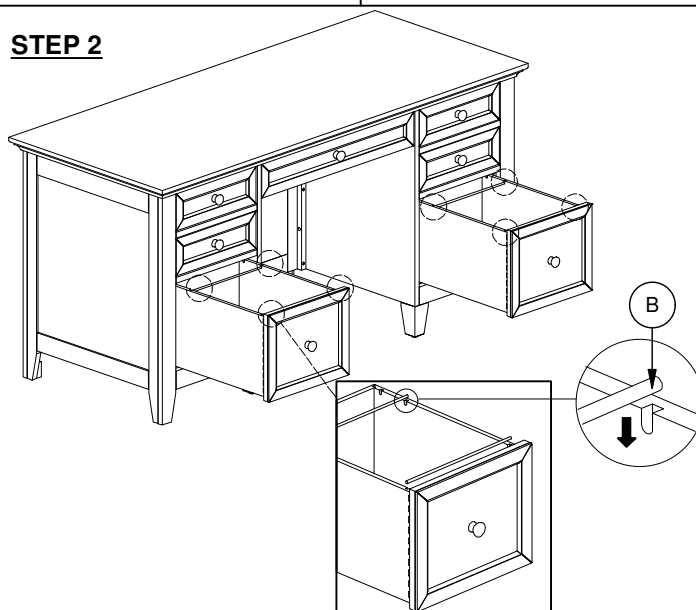

INTERCON
FURNITURE FOR LIFE

ASSEMBLY INSTRUCTIONS

DESCRIPTION : 62" EXECUTIVE DESK

ITEM NO : SM-HO-6230ED-GRY-C

SM-HO-6230ED-TUS-C

SM-HO-6230ED-RWH-C

Thank you for purchasing this quality product. Be sure to check all packing material carefully for small parts that may have come loose inside the carton during shipment. Identify and count all parts and compare with the parts list below. Please keep all hardware out of reach of small children.

STEP 1

STEP 2

STEP 3

Note : Adjust leveller to stabilize

ASSEMBLY TIPS:

- 1.Remove hardware from box and sort by size.
- 2.Please check to see that all hardware and parts are present prior start of assembly.
- 3.Please follow attached instructions in the same sequence as numbered to assure fast and easy assembly.

⚠ WARNING!

- 1.Don't attempt to repair or modify parts that are broken or defective. Please contact the store immediately.
- 2.This product is for home use only and not intended for commercial establishments.