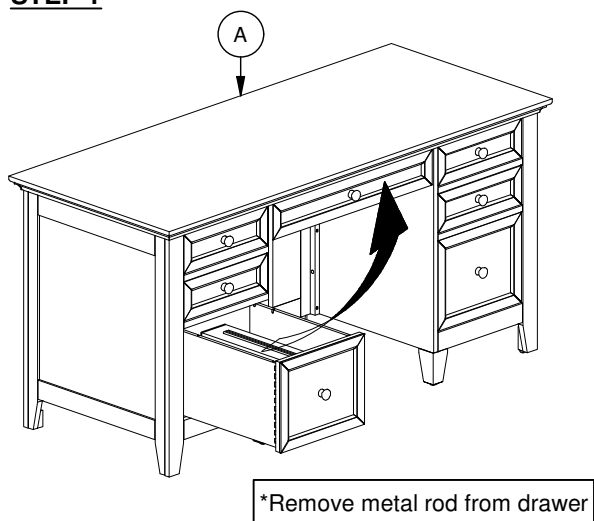

INTERCON
FURNITURE FOR LIFE

ASSEMBLY INSTRUCTIONS

DESCRIPTION : 62" EXECUTIVE DESK

ITEM NO : SM-HO-6230ED-GRY-C

SM-HO-6230ED-TUS-C

SM-HO-6230ED-RWH-C

Thank you for purchasing this quality product. Be sure to check all packing material carefully for small parts that may have come loose inside the carton during shipment. Identify and count all parts and compare with the parts list below. Please keep all hardware out of reach of small children.

STEP 1

STEP 2

STEP 3

Note : Adjust leveller to stabilize

ASSEMBLY TIPS:

- 1.Remove hardware from box and sort by size.
- 2.Please check to see that all hardware and parts are present prior start of assembly.
- 3.Please follow attached instructions in the same sequence as numbered to assure fast and easy assembly.

⚠ WARNING!

- 1.Don't attempt to repair or modify parts that are broken or defective. Please contact the store immediately.
- 2.This product is for home use only and not intended for commercial establishments.