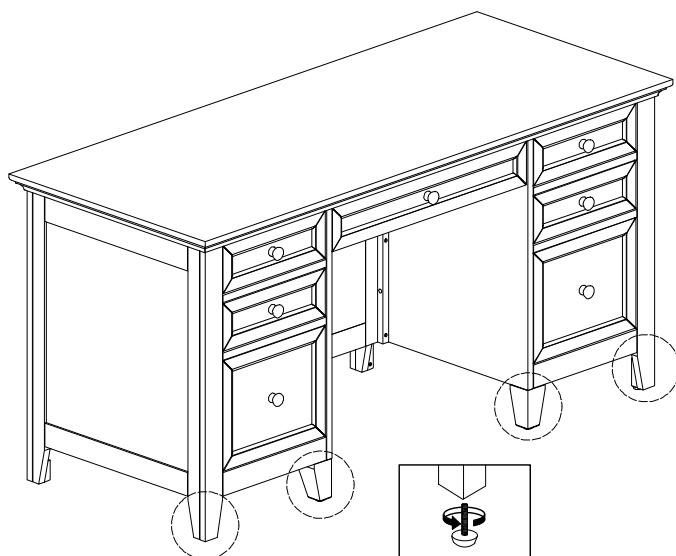

STEP 3

Note : Adjust leveller to stabilize

ASSEMBLY TIPS:

- 1.Remove hardware from box and sort by size.
- 2.Please check to see that all hardware and parts are present prior start of assembly.
- 3.Please follow attached instructions in the same sequence as numbered to assure fast and easy assembly.

⚠ WARNING!

- 1.Don't attempt to repair or modify parts that are broken or defective. Please contact the store immediately.
- 2.This product is for home use only and not intended for commercial establishments.