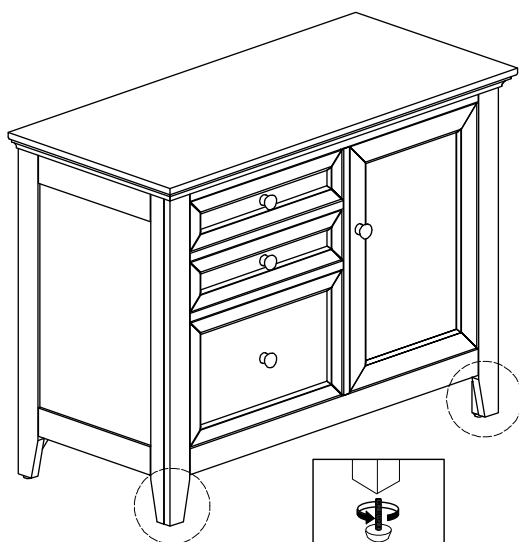

STEP 3

Note : Adjust leveller to stabilize

ASSEMBLY TIPS:

- 1.Remove hardware from box and sort by size.
- 2.Please check to see that all hardware and parts are present prior start of assembly.
- 3.Please follow attached instructions in the same sequence as numbered to assure fast and easy assembly.

⚠ WARNING!

- 1.Don't attempt to repair or modify parts that are broken or defective. Please contact the store immediately.
- 2.This product is for home use only and not intended for commercial establishments.