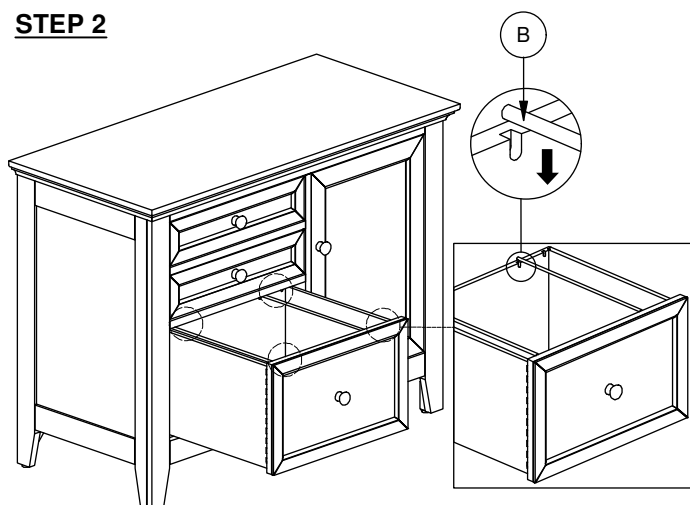

INTERCON
FURNITURE FOR LIFE

ASSEMBLY INSTRUCTIONS

DESCRIPTION : 41" CREENZA

ITEM NO : SM-HO-4130D-GRY-C

SM-HO-4130D-TUS-C

SM-HO-4130D-RWH-C

Thank you for purchasing this quality product. Be sure to check all packing material carefully for small parts that may have come loose inside the carton during shipment. Identify and count all parts and compare with the parts list below. Please keep all hardware out of reach of small children.

STEP 1

STEP 2

STEP 3

Note : Adjust leveller to stabilize

ASSEMBLY TIPS:

- 1.Remove hardware from box and sort by size.
- 2.Please check to see that all hardware and parts are present prior start of assembly.
- 3.Please follow attached instructions in the same sequence as numbered to assure fast and easy assembly.

⚠ WARNING!

- 1.Don't attempt to repair or modify parts that are broken or defective. Please contact the store immediately.
- 2.This product is for home use only and not intended for commercial establishments.