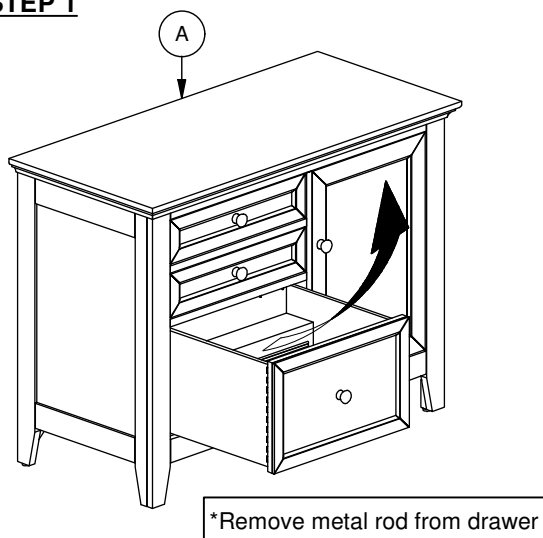

INTERCON
FURNITURE FOR LIFE

ASSEMBLY INSTRUCTIONS

DESCRIPTION : 41" CREENZA

ITEM NO : SM-HO-4130D-GRY-C

SM-HO-4130D-TUS-C

SM-HO-4130D-RWH-C

Thank you for purchasing this quality product. Be sure to check all packing material carefully for small parts that may have come loose inside the carton during shipment. Identify and count all parts and compare with the parts list below. Please keep all hardware out of reach of small children.

STEP 1

STEP 2

STEP 3

Note : Adjust leveller to stabilize

ASSEMBLY TIPS:

- 1.Remove hardware from box and sort by size.
- 2.Please check to see that all hardware and parts are present prior start of assembly.
- 3.Please follow attached instructions in the same sequence as numbered to assure fast and easy assembly.

⚠ WARNING!

- 1.Don't attempt to repair or modify parts that are broken or defective. Please contact the store immediately.
- 2.This product is for home use only and not intended for commercial establishments.