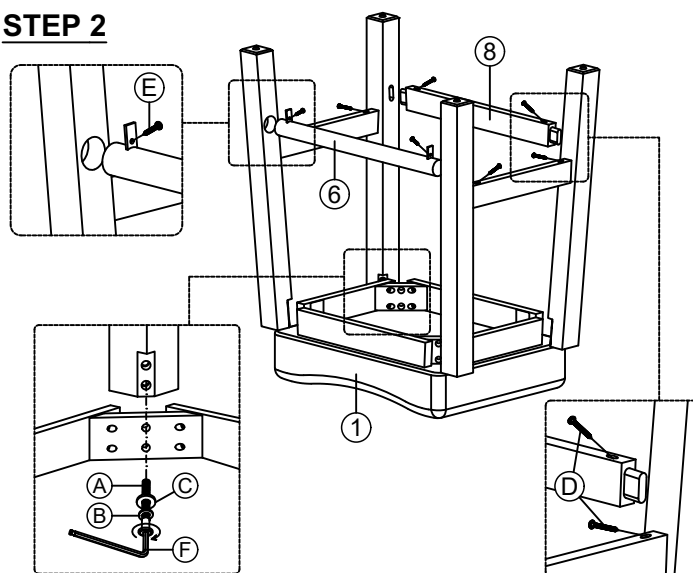

INTERCON
FURNITURE FOR LIFE

ASSEMBLY INSTRUCTIONS

DESCRIP: B/S, BACKLESS W/ CUSHION SEAT

ITEM: DK-BS-45W-RFO-K24

Thank you for purchasing this quality product. Be sure to check all packing material carefully for small parts which may have come loose inside the carton during shipment. Identify and count all parts and compare with the parts list below. Please keep all hardware out of reach of small children.

1  CUSHION SEAT FRAME (x1)	2  FRONT LEG - LEFT (x1)	3  FRONT LEG - RIGHT (x1)	4  BACK LEG - LEFT (x1)	5  BACK LEG - RIGHT (x1)	6  FRONT STRETCHER (x1)	7  SIDE STRETCHER (x2)	8  BACK STRETCHER (x1)
A  BOLT 5/16" x 2 5/16" (x8)	B  SPRING WASHER 5/16" (x8)	C  FLAT WASHER 5/16" (x8)	D  WOOD SCREW 1 3/4" (x6)	E  WOOD SCREW 3/4" (x6)	F  ALLEN KEY M4 (x1)		

STEP 1

STEP 2

STEP 3

COMPLETE ASSEMBLY

ASSEMBLY TIPS:

1. Remove hardware from box and sort by size.
2. Please check to see that all hardware and parts are present prior start of assembly.
3. Please follow attached instructions in the same sequence as numbered to assure fast and easy assembly.