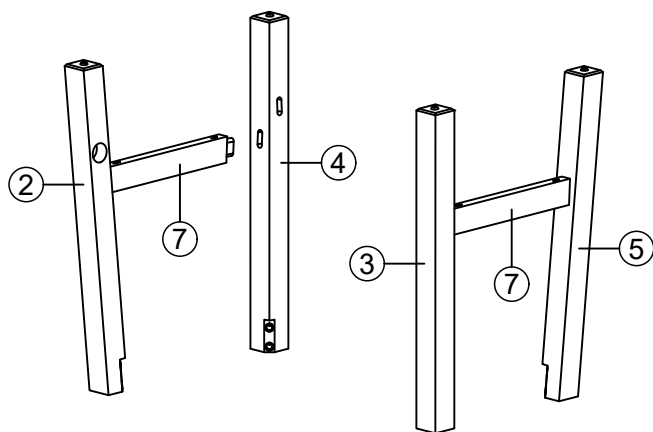

INTERCON
FURNITURE FOR LIFE

ASSEMBLY INSTRUCTIONS

DESCRIP: B/S, BACKLESS W/ CUSHION SEAT

ITEM: DK-BS-45W-RFO-K24

Thank you for purchasing this quality product. Be sure to check all packing material carefully for small parts which may have come loose inside the carton during shipment. Identify and count all parts and compare with the parts list below. Please keep all hardware out of reach of small children.

1 CUSHION SEAT FRAME (x1)	2 FRONT LEG - LEFT (x1)	3 FRONT LEG - RIGHT (x1)	4 BACK LEG - LEFT (x1)	5 BACK LEG - RIGHT (x1)	6 FRONT STRETCHER (x1)	7 SIDE STRETCHER (x2)	8 BACK STRETCHER (x1)
A BOLT 5/16" x 2 5/16" (x8)	B SPRING WASHER 5/16" (x8)	C FLAT WASHER 5/16" (x8)	D WOOD SCREW 1 3/4" (x6)	E WOOD SCREW 3/4" (x6)	F ALLEN KEY M4 (x1)		

STEP 1