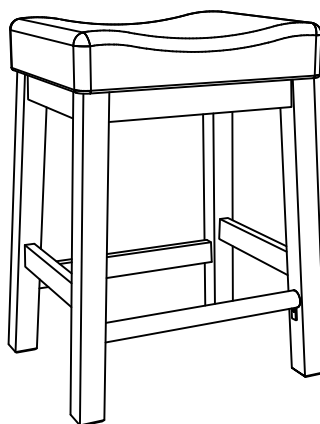

STEP 3

COMPLETE ASSEMBLY

ASSEMBLY TIPS:

1. Remove hardware from box and sort by size.
2. Please check to see that all hardware and parts are present prior start of assembly.
3. Please follow attached instructions in the same sequence as numbered to assure fast and easy assembly.

⚠ WARNING

1. Don't attempt to repair or modify parts that are broken or defective. Please contact the store immediately.
2. This product is for home use only and not intended for commercial establishments.