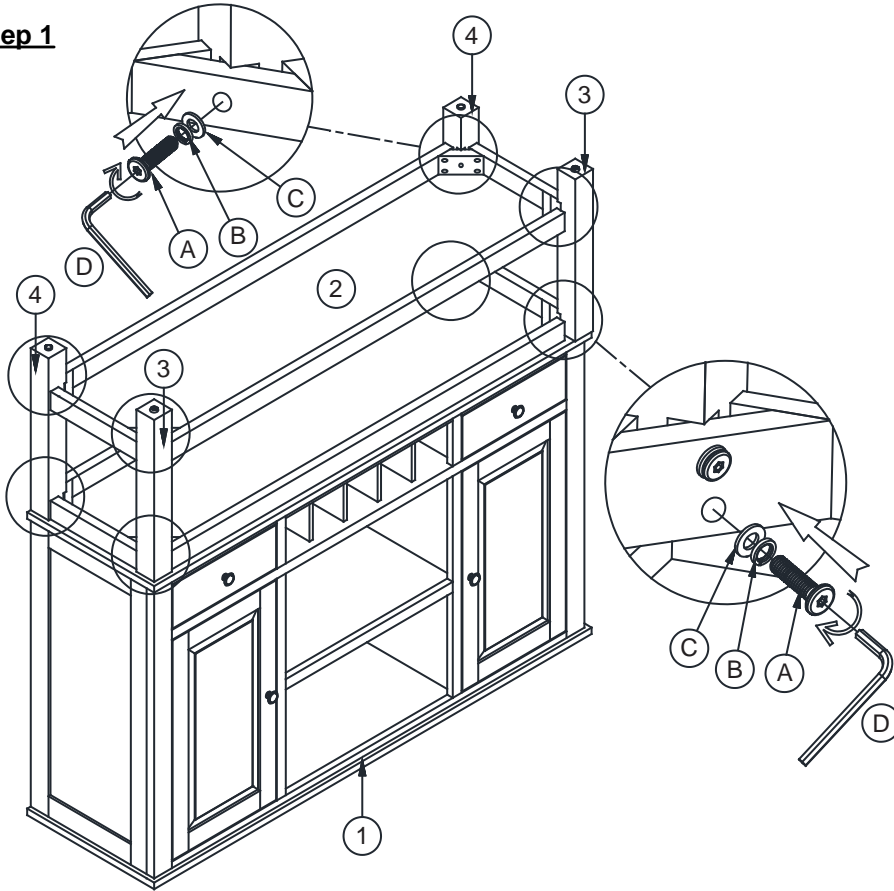

INTERCON
FURNITURE FOR LIFE

ASSEMBLY INSTRUCTION

DESCRIPTION: 62" Sideboard w/Wine Storage

ITEM NO: TR-CA-6256-DWS-C

Thank you for purchasing this quality product. Be sure to check all packing material carefully for small parts which may have come loose inside the carton during shipment. Identify and count all parts and compare with the parts list below. Please keep all hardware out of reach of small children.

1 Sideboard 1 PC	2 Bottom Shelf Panel 1 PC	3 Front Legs 2 Pcs	4 Back Legs 2 Pcs				
A JCBB Bolt M8 x 40mm 12 Pcs	B Spring Washer 8 x 12mm 12 Pcs	C Spring Washer 8 x 16mm 12 Pcs	D Allen Key 1 PC				

Step 1

Complete Assemble

ASSEMBLY TIPS:

1. Remove hardware from box and sort by size.
2. Please check to see that all hardware and parts are present prior start of assembly.
3. Please follow attached instructions in the same sequence as numbered to assure fast and easy assembly.

⚠ WARNING!

1. Don't attempt to repair or modify parts that are broken or defective. Please contact the store immediately.
2. This product is for home use only and not intended for commercial establishments.