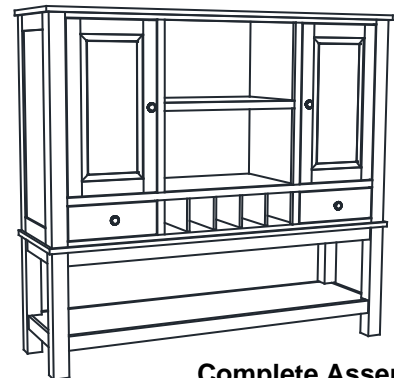

INTERCON
FURNITURE FOR LIFE

ASSEMBLY INSTRUCTION

DESCRIPTION: 62" Sideboard w/Wine Storage

ITEM NO: TR-CA-6256-DWS-C

Thank you for purchasing this quality product. Be sure to check all packing material carefully for small parts which may have come loose inside the carton during shipment. Identify and count all parts and compare with the parts list below. Please keep all hardware out of reach of small children.

1 Sideboard 1 PC	2 Bottom Shelf Panel 1 PC	3 Front Legs 2 Pcs	4 Back Legs 2 Pcs				
A JCBB Bolt M8 x 40mm 12 Pcs	B Spring Washer 8 x 12mm 12 Pcs	C Spring Washer 8 x 16mm 12 Pcs	D Allen Key 1 PC				

Step 1

Complete Assemble

ASSEMBLY TIPS:

1. Remove hardware from box and sort by size.
2. Please check to see that all hardware and parts are present prior start of assembly.
3. Please follow attached instructions in the same sequence as numbered to assure fast and easy assembly.

⚠ WARNING!

1. Don't attempt to repair or modify parts that are broken or defective. Please contact the store immediately.
2. This product is for home use only and not intended for commercial establishments.