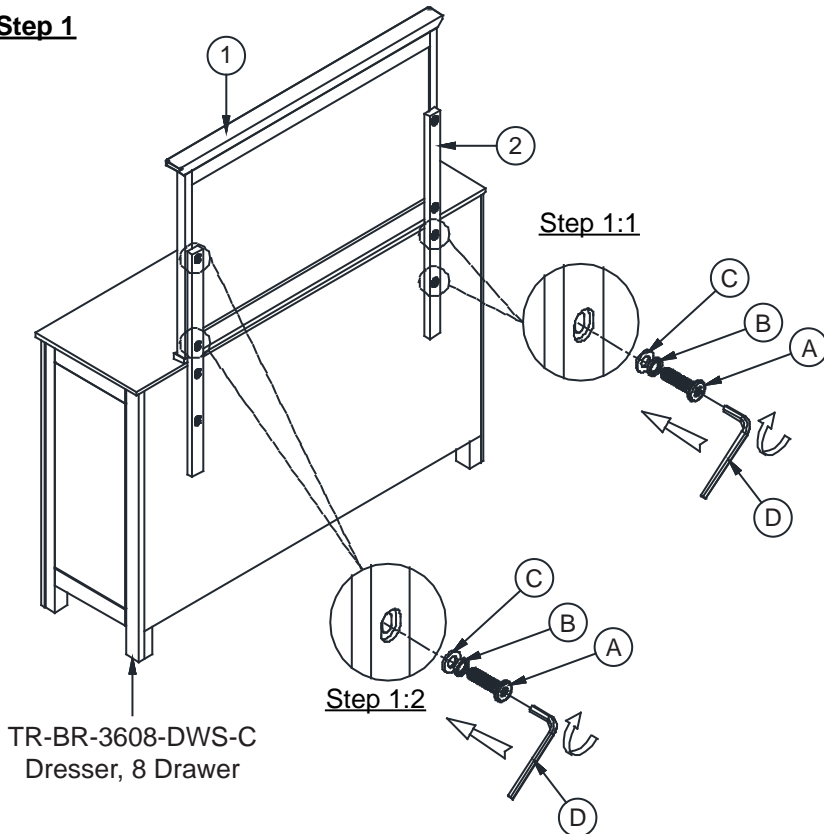

INTERCON
FURNITURE FOR LIFE

ASSEMBLY INSTRUCTION

DESCRIPTION: Mirror

ITEM NO: TR-BR-3691-DWS-C

Thank you for purchasing this quality product. Be sure to check all packing material carefully for small parts which may have come loose inside the carton during shipment. Identify and count all parts and compare with the parts list below. Please keep all hardware out of reach of small children.

1  Mirror 1 PC	2  Mirror Support 2 Pcs					
A  Allen Bolt M8 x 40mm 8 Pcs	B  Spring Washer M8 8 Pcs	C  Flat Washer M8 x 19mm 8 Pcs	D  Allen Key 1 PC			

Step 1

Complete Assemble

ASSEMBLY TIPS:

1. Remove hardware from box and sort by size.
2. Please check to see that all hardware and parts are present prior start of assembly.
3. Please follow attached instructions in the same sequence as numbered to assure fast and easy assembly.