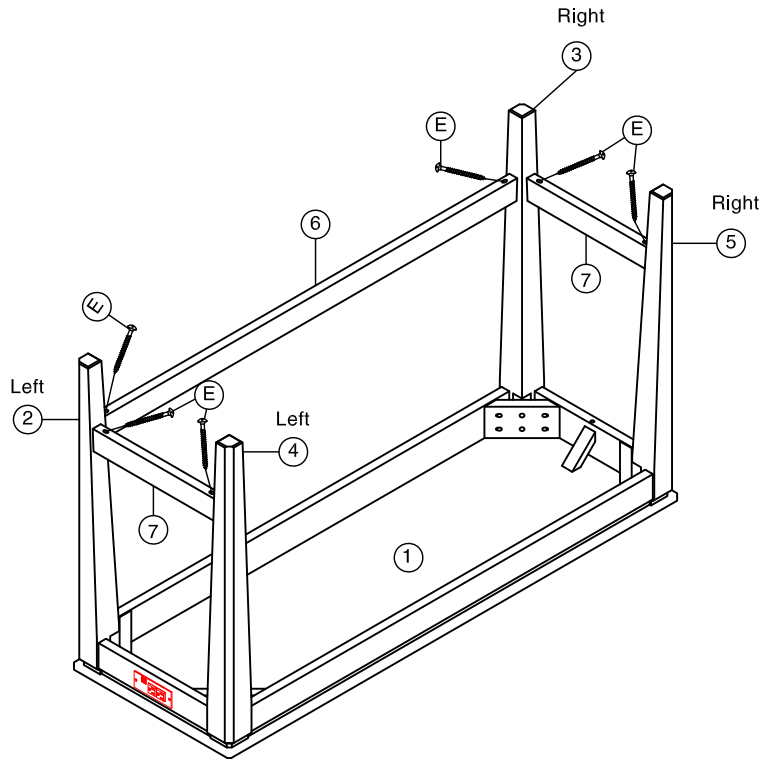

INTERCON
FURNITURE FOR LIFE

ASSEMBLY INSTRUCTIONS

DESCRIP: 61" x 21" Sofa Table

ITEM: KI-TA-6021-BMW-C

Thank you for purchasing this quality product. Be sure to check all packing material carefully for small parts which may have come loose inside the carton during shipment. Identify and count all parts and compare with the parts list below. Please keep all hardware out of reach of small children.

STEP 1

STEP 2

INTERCON
FURNITURE FOR LIFE

ASSEMBLY INSTRUCTIONS

DESCRIP: 61" x 21" Sofa Table

ITEM: KI-TA-6021-BMW-C

Thank you for purchasing this quality product. Be sure to check all packing material carefully for small parts which may have come loose inside the carton during shipment. Identify and count all parts and compare with the parts list below. Please keep all hardware out of reach of small children.

STEP 3

STEP 4