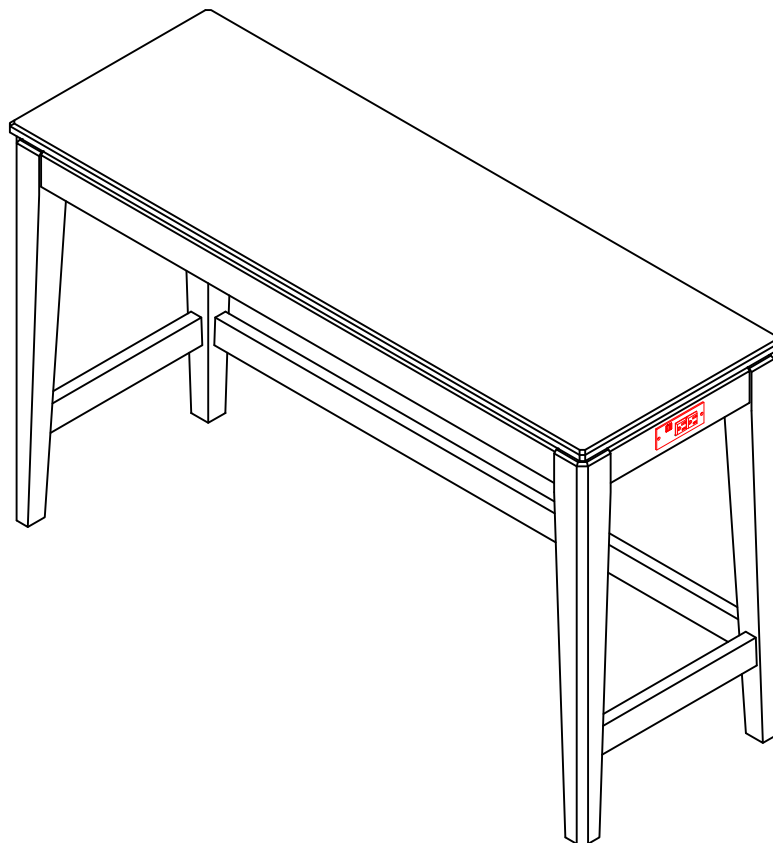

INTERCON
FURNITURE FOR LIFE

ASSEMBLY INSTRUCTIONS

DESCRIP: 61" x 21" Sofa Table

ITEM: KI-TA-6021-BMW-C

Thank you for purchasing this quality product. Be sure to check all packing material carefully for small parts which may have come loose inside the carton during shipment. Identify and count all parts and compare with the parts list below. Please keep all hardware out of reach of small children.

1  TABLE TOP (x1)	2  TABLE LEG (x1) LEFT	3  TABLE LEG (x1) RIGHT	4  TABLE LEG (x1) LEFT	5  TABLE LEG (x1) RIGHT	6  BACK STRETCHER (x1)	7  SIDE STRETCHER (x2)	
A  FLAT WASHER Ø5/16" x Ø19mm (x8)	B  SPRING WASHER Ø5/16" x Ø12mm (x8)	C  LONG BOLT Ø5/16" x 75 (x8)	D  ALLEN KEY 58 x 23 x 4mm (x1)	E  SCREW Ø8x Ø4x 50mm (x6)			