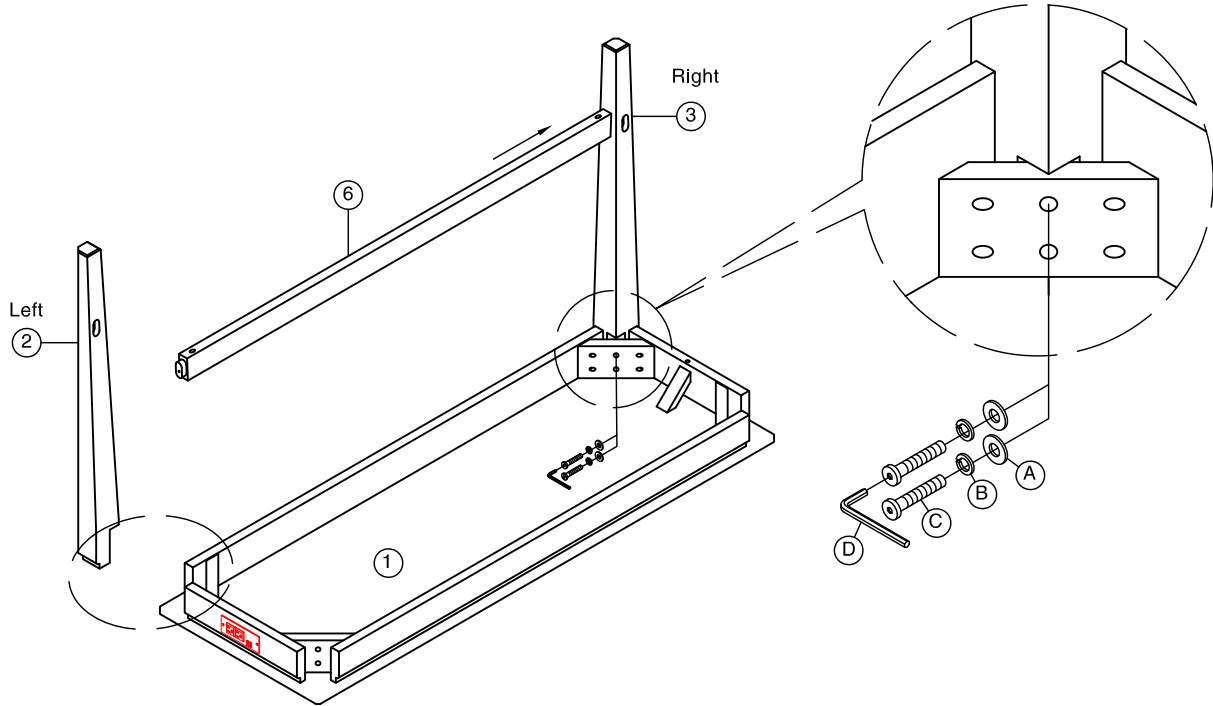

INTERCON
FURNITURE FOR LIFE

ASSEMBLY INSTRUCTIONS

DESCRIP: 61" x 21" Sofa Table

ITEM: KI-TA-6021-BMW-C

Thank you for purchasing this quality product. Be sure to check all packing material carefully for small parts which may have come loose inside the carton during shipment. Identify and count all parts and compare with the parts list below. Please keep all hardware out of reach of small children.

STEP 1

STEP 2

INTERCON
FURNITURE FOR LIFE

ASSEMBLY INSTRUCTIONS

DESCRIP: 61" x 21" Sofa Table

ITEM: KI-TA-6021-BMW-C

Thank you for purchasing this quality product. Be sure to check all packing material carefully for small parts which may have come loose inside the carton during shipment. Identify and count all parts and compare with the parts list below. Please keep all hardware out of reach of small children.

STEP 3

STEP 4