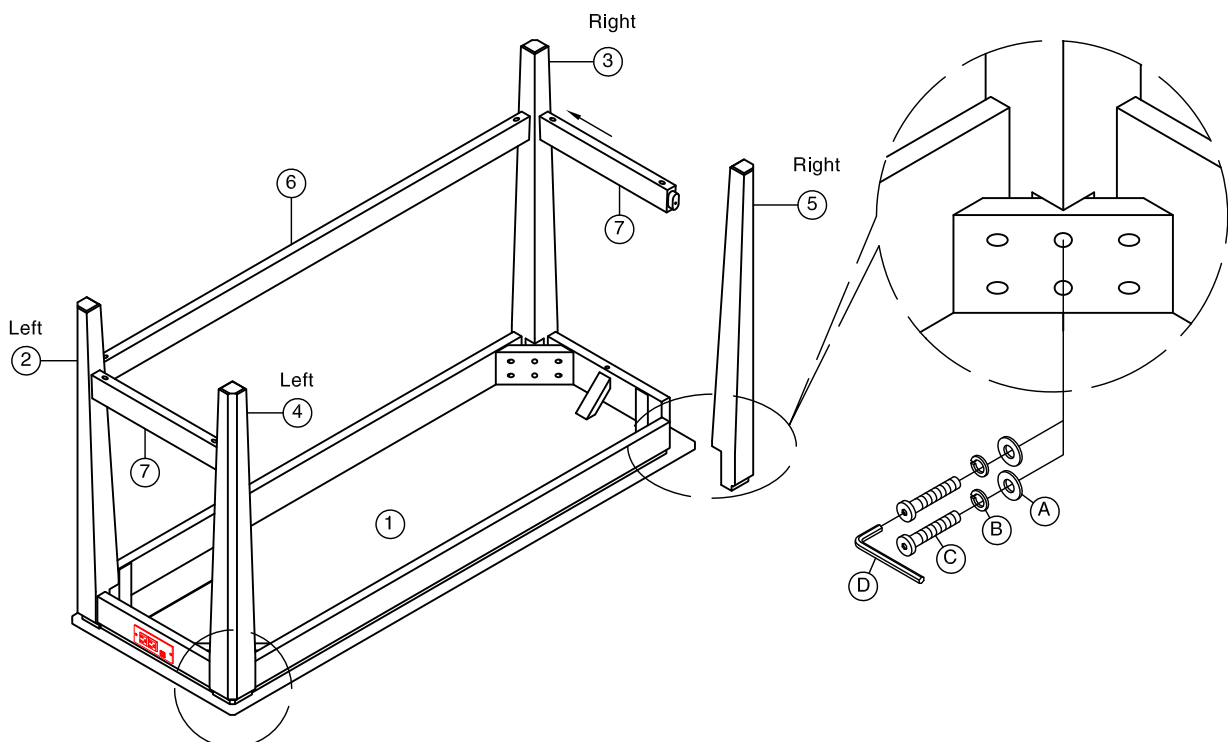

INTERCON
FURNITURE FOR LIFE

ASSEMBLY INSTRUCTIONS

DESCRIP: 61" x 21" Sofa Table

ITEM: KI-TA-6021-BMW-C

Thank you for purchasing this quality product. Be sure to check all packing material carefully for small parts which may have come loose inside the carton during shipment. Identify and count all parts and compare with the parts list below. Please keep all hardware out of reach of small children.

STEP 1

STEP 2

INTERCON
FURNITURE FOR LIFE

ASSEMBLY INSTRUCTIONS

DESCRIP: 61" x 21" Sofa Table

ITEM: KI-TA-6021-BMW-C

Thank you for purchasing this quality product. Be sure to check all packing material carefully for small parts which may have come loose inside the carton during shipment. Identify and count all parts and compare with the parts list below. Please keep all hardware out of reach of small children.

STEP 3

STEP 4