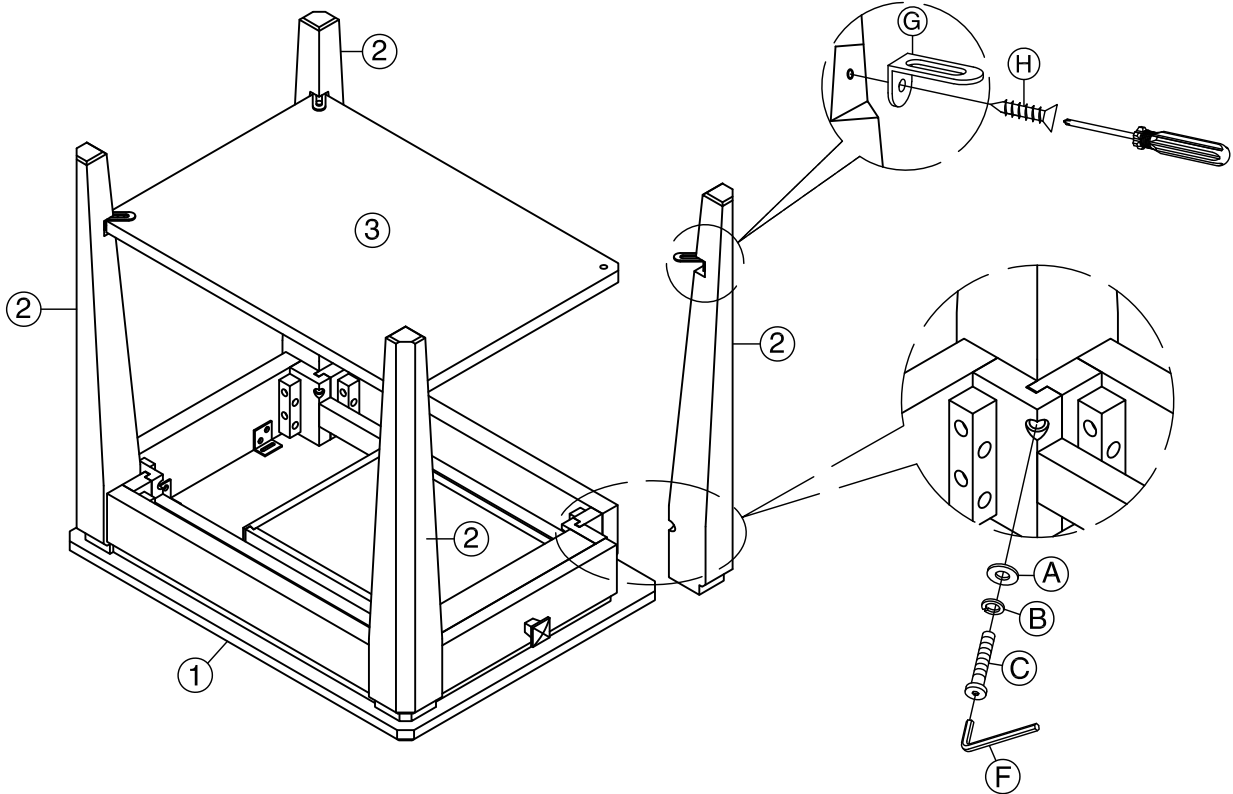

INTERCON
FURNITURE FOR LIFE

ASSEMBLY INSTRUCTIONS

DESCRIP: 18" x 24" Chairside Table

ITEM: KI-TA-1824-BMW-C

Thank you for purchasing this quality product. Be sure to check all packing material carefully for small parts which may have come loose inside the carton during shipment. Identify and count all parts and compare with the parts list below. Please keep all hardware out of reach of small children.

STEP 1

STEP 2

INTERCON
FURNITURE FOR LIFE

ASSEMBLY INSTRUCTIONS

DESCRIP: 18" x 24" Chairside Table

ITEM: KI-TA-1824-BMW-C

Thank you for purchasing this quality product. Be sure to check all packing material carefully for small parts which may have come loose inside the carton during shipment. Identify and count all parts and compare with the parts list below. Please keep all hardware out of reach of small children.

STEP 3

STEP 4