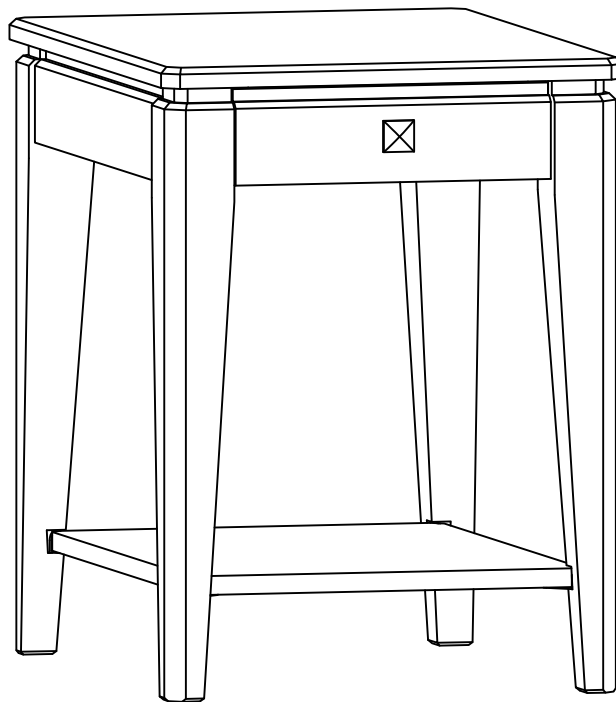

INTERCON
FURNITURE FOR LIFE

ASSEMBLY INSTRUCTIONS

DESCRIP: 18" x 24" Chairside Table

ITEM: KI-TA-1824-BMW-C

Thank you for purchasing this quality product. Be sure to check all packing material carefully for small parts which may have come loose inside the carton during shipment. Identify and count all parts and compare with the parts list below. Please keep all hardware out of reach of small children.

1  TABLE TOP (x1)	2  TABLE LEG (x4)	3  BOTTOM SHELF (x1)					
A  FLAT WASHER Ø5/16" x Ø14mm (x4)	B  SPRING WASHER Ø5/16" x Ø12mm (x8)	C  LONG BOLT Ø5/16" x 64 (x4)	D  FLAT WASHER Ø5/16" x Ø19mm (x4)	E  SHORT BOLT Ø1/4" x 15 (x4)	F  ALLEN KEY 58 x 23 x 4mm (x1)	G  L BRACKET 39 x 16 x 20mm (x4)	H  SCREW Ø6x Ø3x 16mm (x4)