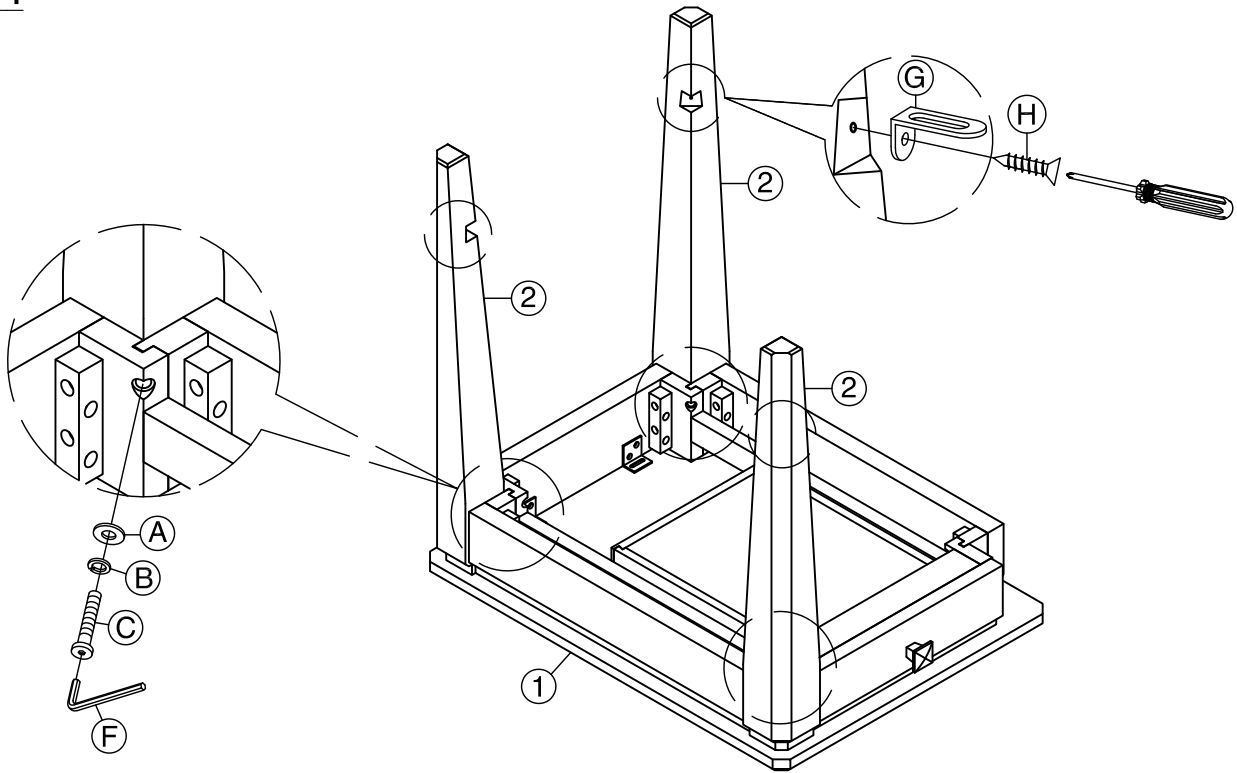

INTERCON
FURNITURE FOR LIFE

ASSEMBLY INSTRUCTIONS

DESCRIP: 18" x 24" Chairside Table

ITEM: KI-TA-1824-BMW-C

Thank you for purchasing this quality product. Be sure to check all packing material carefully for small parts which may have come loose inside the carton during shipment. Identify and count all parts and compare with the parts list below. Please keep all hardware out of reach of small children.

STEP 1

STEP 2

INTERCON
FURNITURE FOR LIFE

ASSEMBLY INSTRUCTIONS

DESCRIP: 18" x 24" Chairside Table

ITEM: KI-TA-1824-BMW-C

Thank you for purchasing this quality product. Be sure to check all packing material carefully for small parts which may have come loose inside the carton during shipment. Identify and count all parts and compare with the parts list below. Please keep all hardware out of reach of small children.

STEP 3

STEP 4