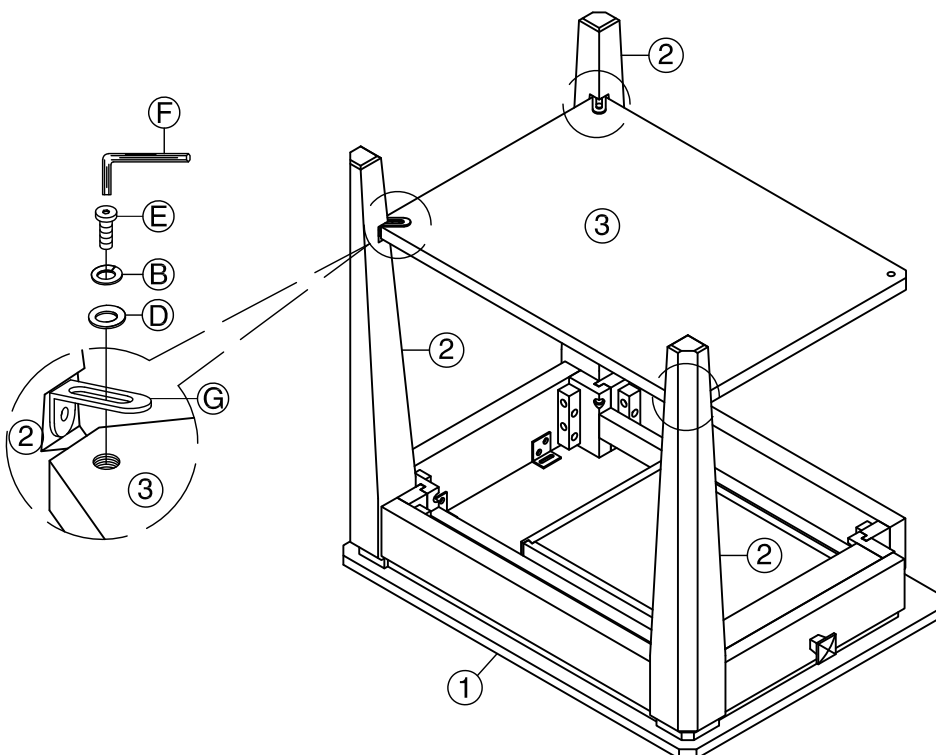

INTERCON
FURNITURE FOR LIFE

ASSEMBLY INSTRUCTIONS

DESCRIP: 18" x 24" Chairside Table

ITEM: KI-TA-1824-BMW-C

Thank you for purchasing this quality product. Be sure to check all packing material carefully for small parts which may have come loose inside the carton during shipment. Identify and count all parts and compare with the parts list below. Please keep all hardware out of reach of small children.

STEP 1

STEP 2

INTERCON
FURNITURE FOR LIFE

ASSEMBLY INSTRUCTIONS

DESCRIP: 18" x 24" Chairside Table

ITEM: KI-TA-1824-BMW-C

Thank you for purchasing this quality product. Be sure to check all packing material carefully for small parts which may have come loose inside the carton during shipment. Identify and count all parts and compare with the parts list below. Please keep all hardware out of reach of small children.