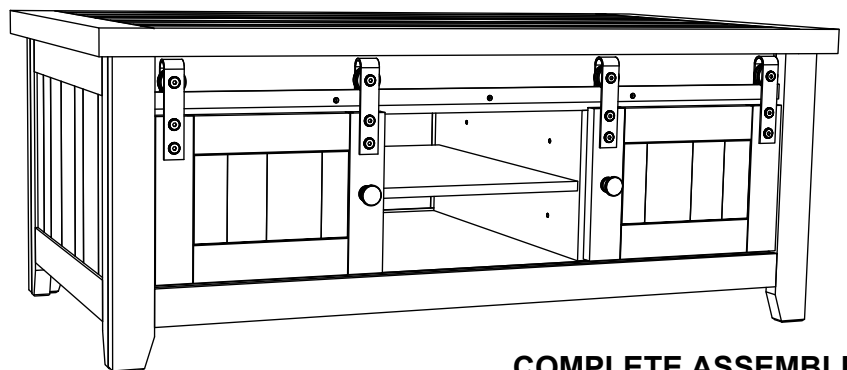

INTERCON
FURNITURE FOR LIFE

ASSEMBLY INSTRUCTIONS

DESCRIP: COFFEE TABLE W/SLIDING DOORS, 52 x 28

ITEM: HI-TA-5028D-SWH-C

Thank you for purchasing this quality product. Be sure to check all packing material carefully for small parts which may have come loose inside the carton during shipment. Identify and count all parts and compare with the parts list below. Please keep all hardware out of reach of small children.

<p>1</p>  <p>COFFEE TABLE TOP (x1)</p>	<p>2</p>  <p>SHELF (x1)</p>		
<p>A</p>  <p>Shelf Supporter (x4)</p>	<p>B</p>		

STEP 1

COMPLETE ASSEMBLE

ASSEMBLY TIPS:

1. Remove hardware from box and sort by size.
2. Please check to see that all hardware and parts are present prior start of assembly.
3. Please follow attached instructions in the same sequence as numbered to assure fast and easy assembly.