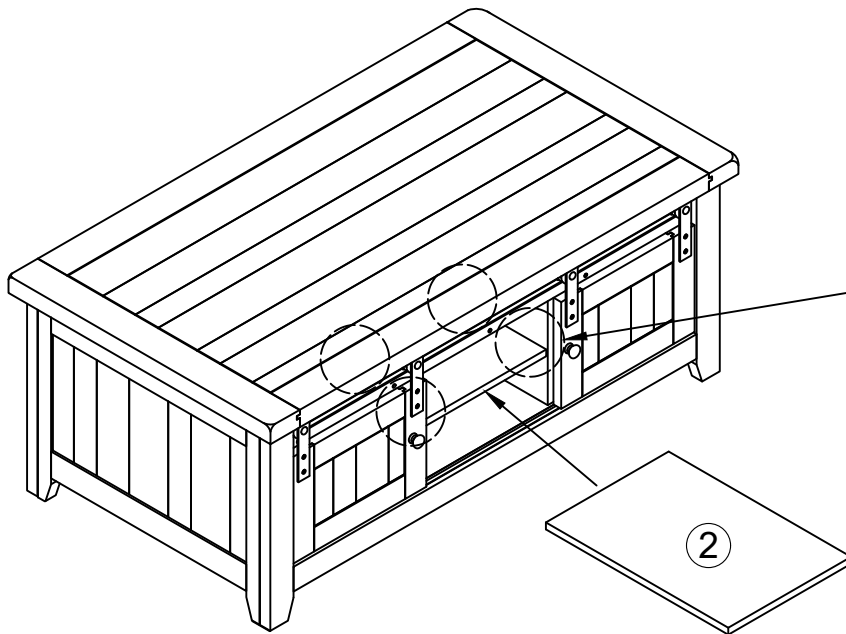

INTERCON
FURNITURE FOR LIFE

ASSEMBLY INSTRUCTIONS

DESCRIP: COFFEE TABLE W/SLIDING DOORS, 52 x 28

ITEM: HI-TA-5028D-SWH-C

Thank you for purchasing this quality product. Be sure to check all packing material carefully for small parts which may have come loose inside the carton during shipment. Identify and count all parts and compare with the parts list below. Please keep all hardware out of reach of small children.

<p>1</p>  <p>COFFEE TABLE TOP (x1)</p>	<p>2</p>  <p>SHELF (x1)</p>		
<p>A</p>  <p>Shelf Supporter (x4)</p>	<p>B</p>		

STEP 1

COMPLETE ASSEMBLE

ASSEMBLY TIPS:

1. Remove hardware from box and sort by size.
2. Please check to see that all hardware and parts are present prior start of assembly.
3. Please follow attached instructions in the same sequence as numbered to assure fast and easy assembly.