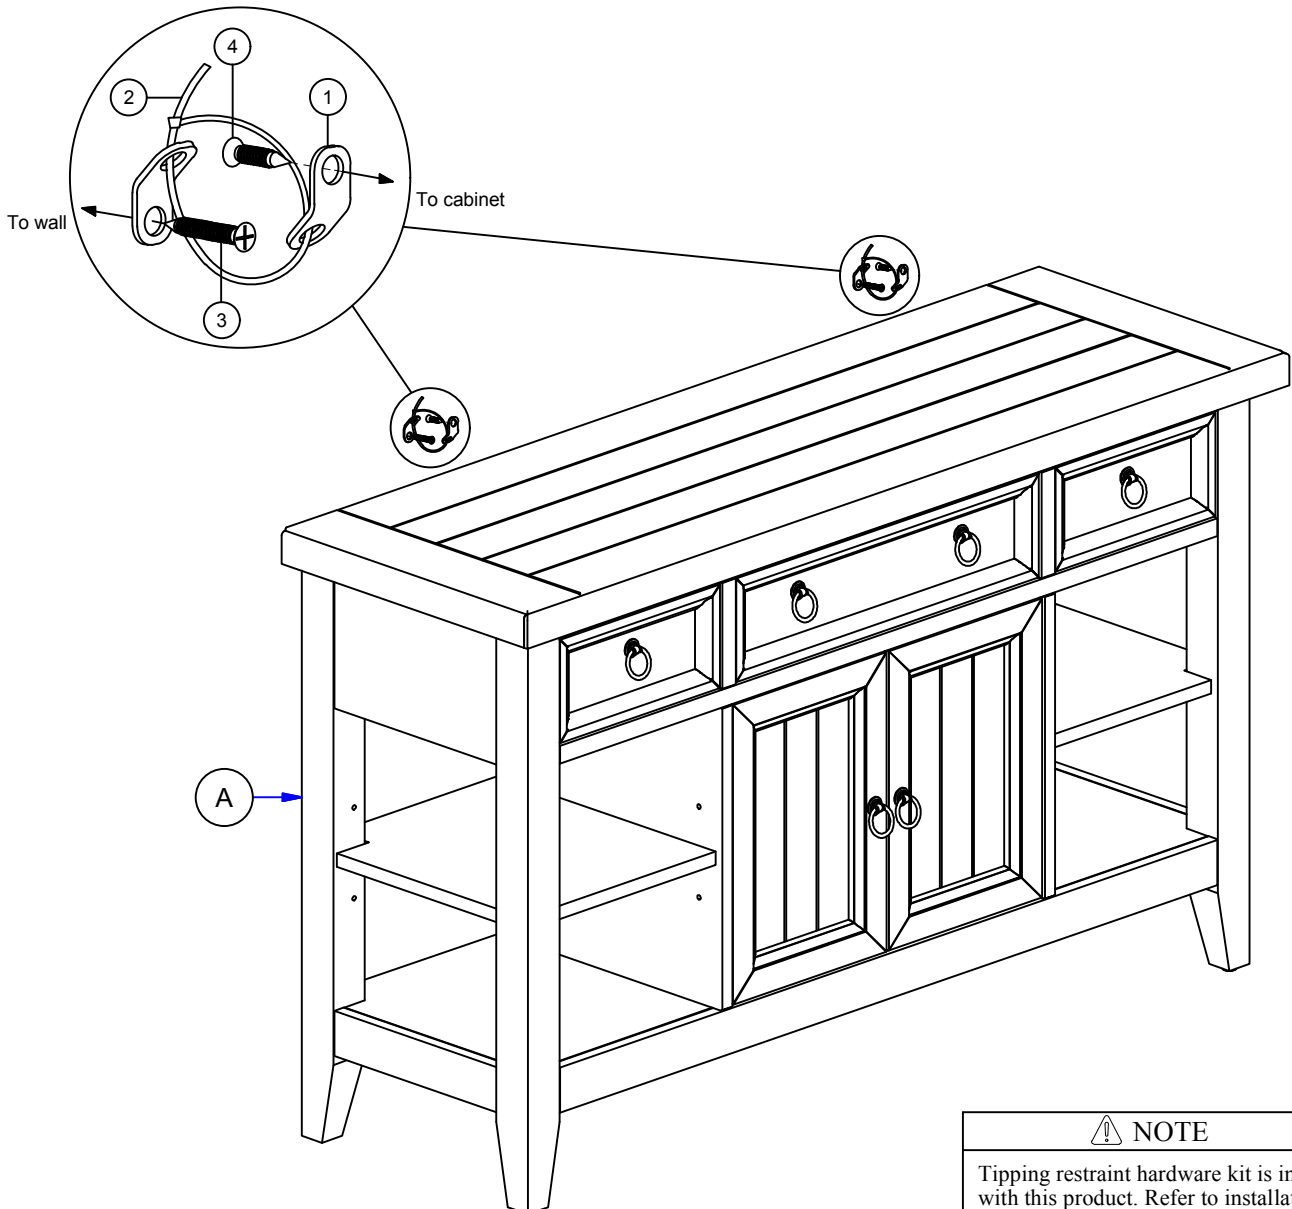

# ASSEMBLY INSTRUCTIONS

ITEM : 1407-SRV / RV-CA-R5618-CHL-C

DESCRIPTION : 1407-SRV SERVER

**ITCO**

SKU : 42914071

Thank you for purchasing this quality product. Be sure to check all packing material for small parts which may have come loose inside carton during shipment. Identify and count all parts and compare with the hardware list as below:

	No.	Picture	Description	Qty
Hardware List	①		Bracket	4 Pcs
	②		Tie Wrap	2 Pcs
	③		Screw 2"	2 Pcs
	④		Screw 5/8"	2 Pcs
Parts List	No.	Description		Qty
	A	Sideboard		1 Pc

**PARTS DETAIL**

**NOTE**  
Tipping restraint hardware kit is included with this product. Refer to installation instruction on the hardware pack.