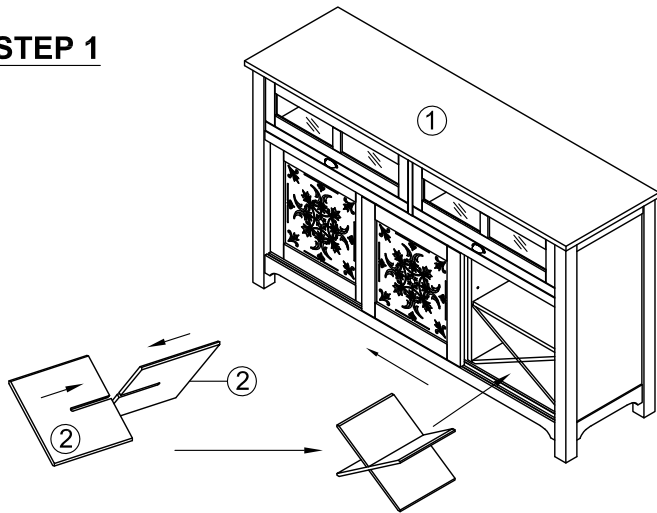

ASSEMBLY INSTRUCTION

DESCRIPTION: SIDEBOARD

ITEM: BF-CA-6218-GRY-C

Thank you for purchasing this quality product. Be sure to check all packing material carefully for small parts which may have come loose inside the carton during shipment. Identify and count all parts and compare with the parts list below. Please keep all hardware out of reach of small children.

1 SIDEBOARD (x1)	2 Wine Rack (x2)		
A Metal Brace 25x13x1.5mm (x4)	B Secure Band 300x8x5mm (x2)	C Long Screw φ9xφ4x50mm (x2)	D Short Screw φ9xφ4x15mm (x2)

STEP 1