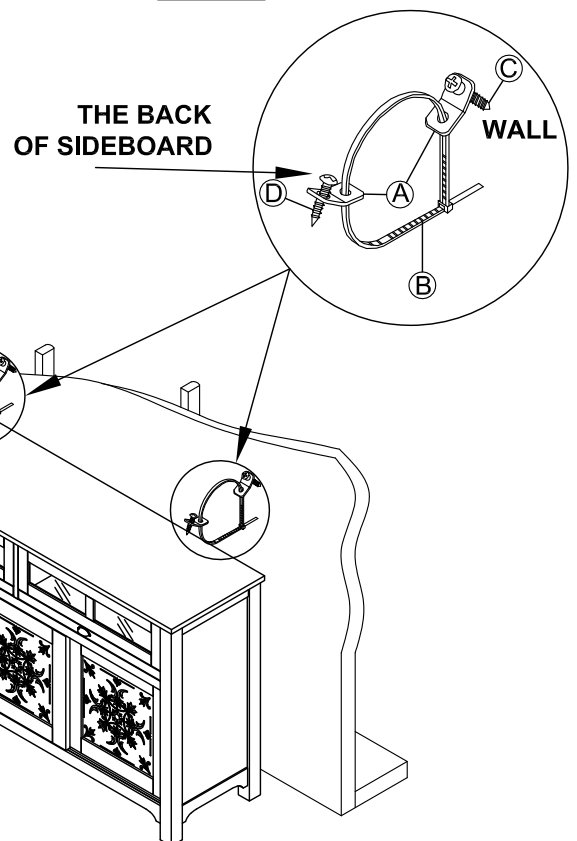

STEP 2

ASSEMBLY TIPS:

1. Remove hardware from box and sort by size.
2. Please check to see that all hardware and parts are present prior start of assembly.
3. Please follow attached instructions in the same sequence as numbered to assure fast and easy assembly.

WARNING

1. Don't attempt to repair or modify parts that are broken or defective. Please contact the store immediately.
2. This product is for home use only and not intended for commercial establishments.