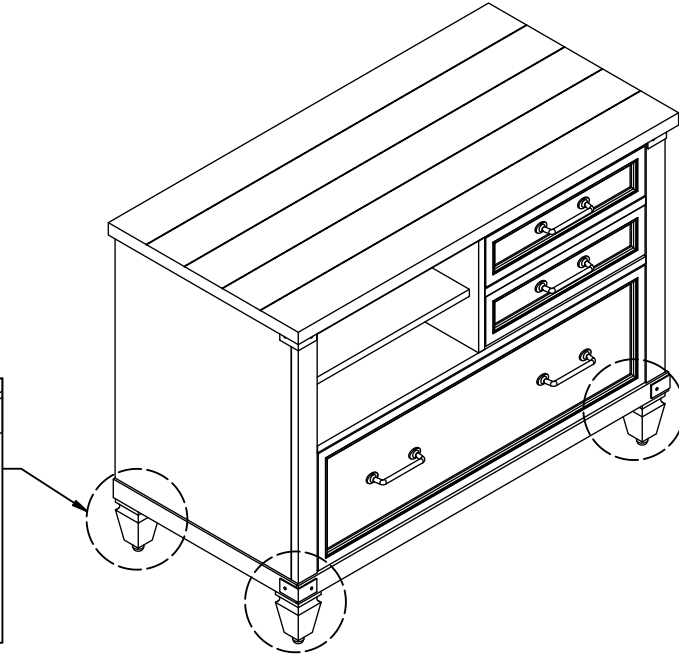

INTERCON
FURNITURE FOR LIFE

ASSEMBLY INSTRUCTION

DESCRIPTION: 42" Lateral File Cabinet
ITEM NO: FR-HO-4231LF-PEW-C

Thank you for purchasing this quality product. Be sure to check all packing material carefully for small parts which may have come loose inside the carton during shipment. Identify and count all parts and compare with the parts list below. Please keep all hardware out of reach of small children.

1

STEP 1

Note : Adjust leveler to stabilize

STEP 2