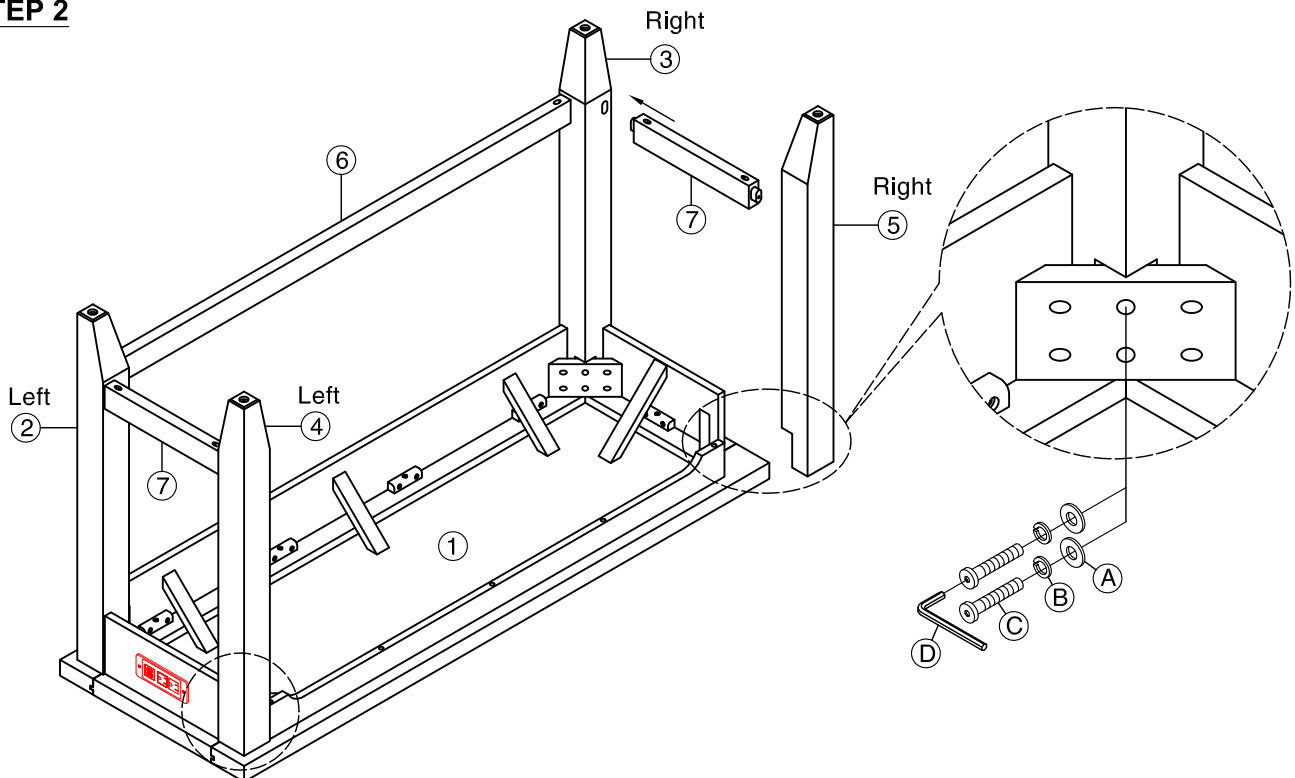

INTERCON
FURNITURE FOR LIFE

ASSEMBLY INSTRUCTIONS

DESCRIP: 60" SOFA BAR TABLE

ITEM: HI-TA-6021-SWH-C

Thank you for purchasing this quality product. Be sure to check all packing material carefully for small parts which may have come loose inside the carton during shipment. Identify and count all parts and compare with the parts list below. Please keep all hardware out of reach of small children.

STEP 1

STEP 2

INTERCON
FURNITURE FOR LIFE

ASSEMBLY INSTRUCTIONS

DESCRIP: 60" SOFA BAR TABLE

ITEM: HI-TA-6021-SWH-C

Thank you for purchasing this quality product. Be sure to check all packing material carefully for small parts which may have come loose inside the carton during shipment. Identify and count all parts and compare with the parts list below. Please keep all hardware out of reach of small children.

STEP 3

STEP 4