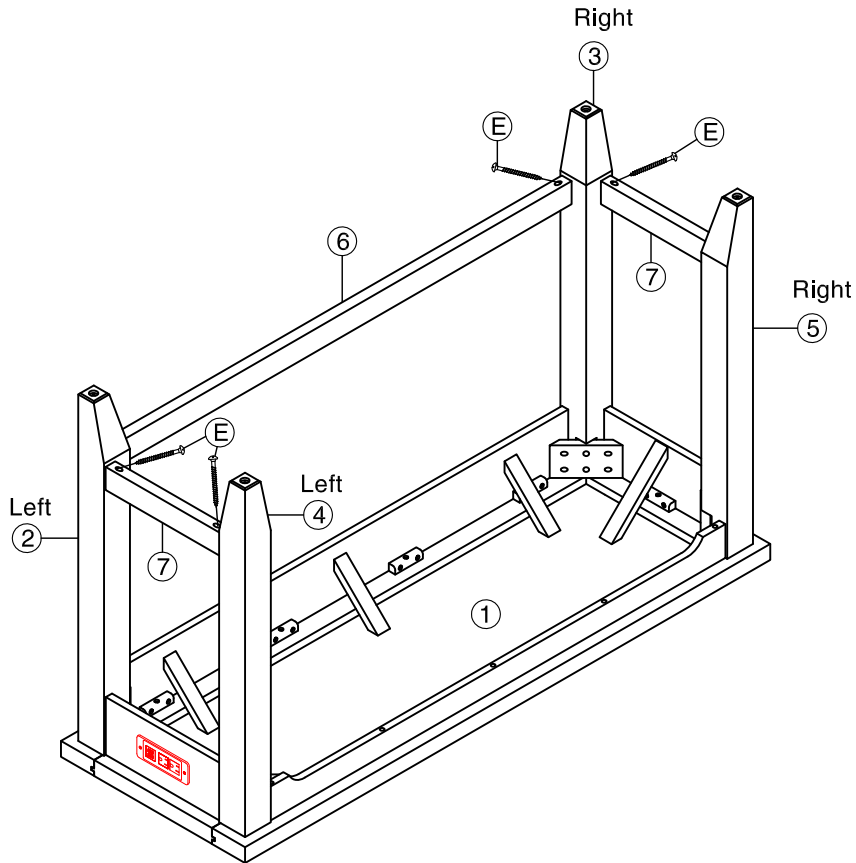

INTERCON
FURNITURE FOR LIFE

ASSEMBLY INSTRUCTIONS

DESCRIP: 60" SOFA BAR TABLE

ITEM: HI-TA-6021-SWH-C

Thank you for purchasing this quality product. Be sure to check all packing material carefully for small parts which may have come loose inside the carton during shipment. Identify and count all parts and compare with the parts list below. Please keep all hardware out of reach of small children.

STEP 1

STEP 2

INTERCON
FURNITURE FOR LIFE

ASSEMBLY INSTRUCTIONS

DESCRIP: 60" SOFA BAR TABLE

ITEM: HI-TA-6021-SWH-C

Thank you for purchasing this quality product. Be sure to check all packing material carefully for small parts which may have come loose inside the carton during shipment. Identify and count all parts and compare with the parts list below. Please keep all hardware out of reach of small children.

STEP 3

STEP 4