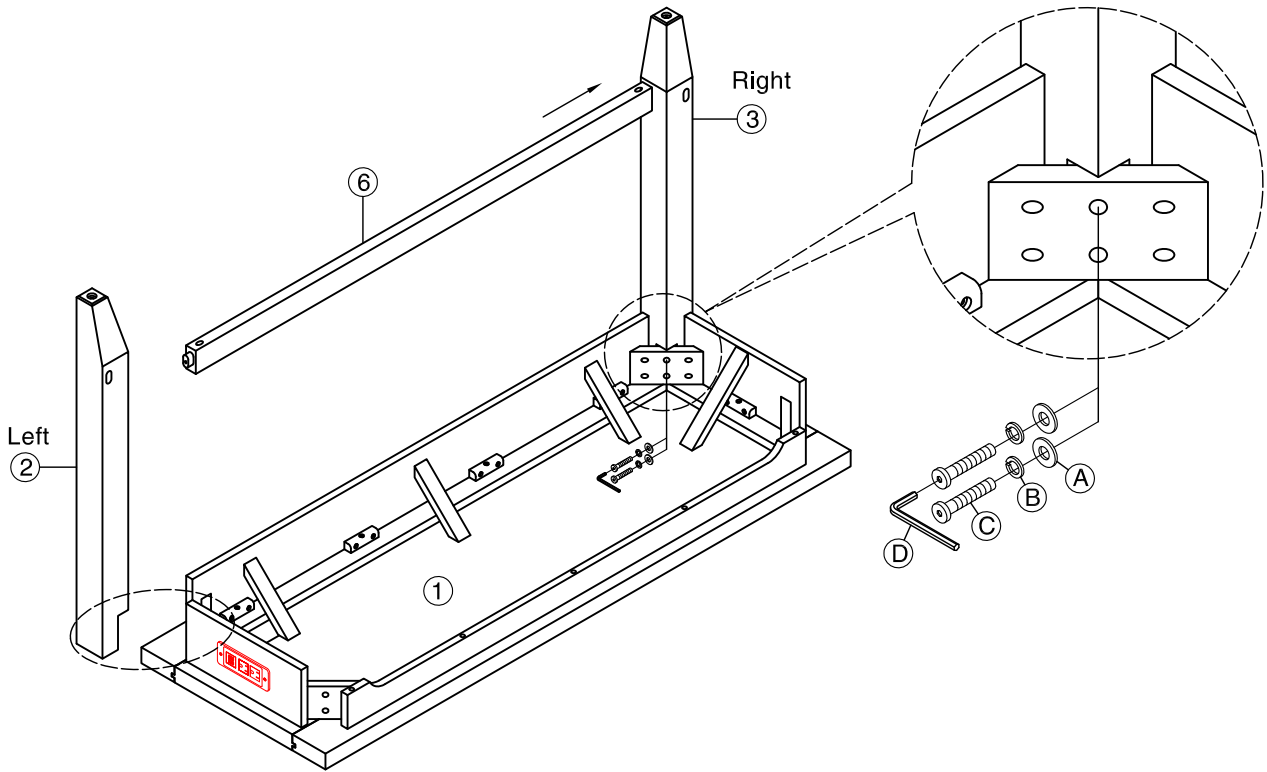

INTERCON
FURNITURE FOR LIFE

ASSEMBLY INSTRUCTIONS

DESCRIP: 60" SOFA BAR TABLE

ITEM: HI-TA-6021-SWH-C

Thank you for purchasing this quality product. Be sure to check all packing material carefully for small parts which may have come loose inside the carton during shipment. Identify and count all parts and compare with the parts list below. Please keep all hardware out of reach of small children.

STEP 1

STEP 2

INTERCON
FURNITURE FOR LIFE

ASSEMBLY INSTRUCTIONS

DESCRIP: 60" SOFA BAR TABLE

ITEM: HI-TA-6021-SWH-C

Thank you for purchasing this quality product. Be sure to check all packing material carefully for small parts which may have come loose inside the carton during shipment. Identify and count all parts and compare with the parts list below. Please keep all hardware out of reach of small children.