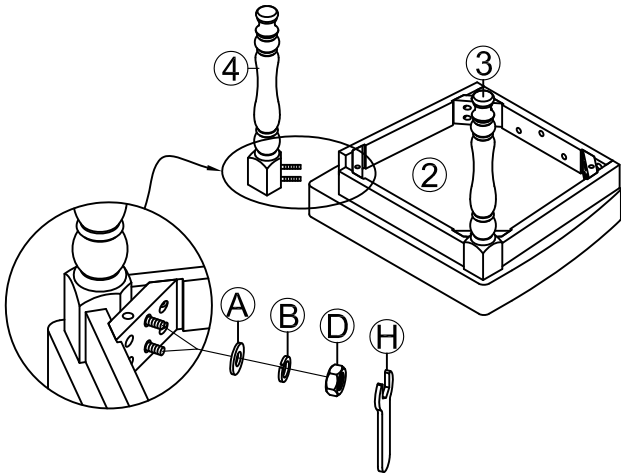

INTERCON
FURNITURE FOR LIFE

ASSEMBLY INSTRUCTIONS

DESCRIP: S/C, Ladder Back w/ Cushion Seat

ITEM: HI-CH-789C-SWH-RTA

Thank you for purchasing this quality product. Be sure to check all packing material carefully for small parts which may have come loose inside the carton during shipment. Identify and count all parts and compare with the parts list below. Please keep all hardware out of reach of small children.

1 CHAIR BACK (x1)	2 SEAT FRAME (x1)	3 LEFT FRONT LEG (x1)	4 RIGHT FRONT LEG (x1)	5 SIDE STRETCHER (x2)			
A FLAT WASHER Ø5/16" x Ø19mm (x11)	B SPRING WASHER Ø5/16" x Ø12mm (x11)	C SHORT BOLT Ø1/4" x 38 (x3)	D HEX NUT Ø5/16" x 12mm (x4)	E LONG BOLT Ø1/4" x 85 (x4)	F SCREW Ø8 x Ø4 x 38mm (x4)	G ALLEN KEY 58 x 23 x 4mm (x1)	H WRENCH 12 x 75mm (x1)

STEP 1