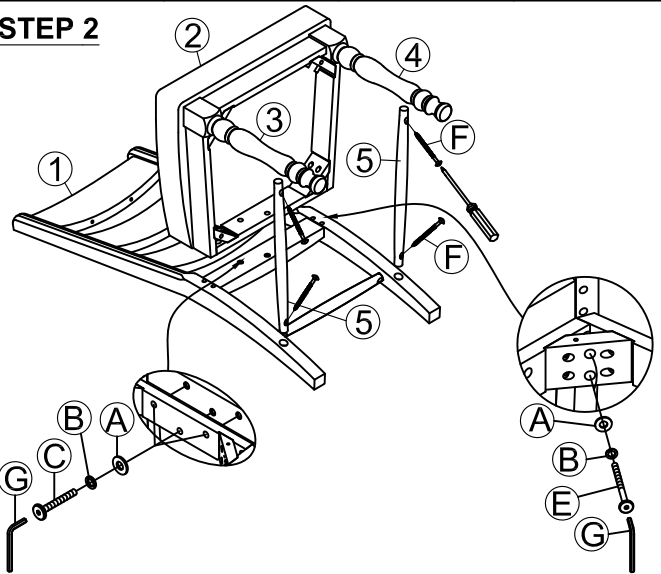

INTERCON
FURNITURE FOR LIFE

ASSEMBLY INSTRUCTIONS

DESCRIP: S/C, Ladder Back w/ Cushion Seat

ITEM: HI-CH-789C-SWH-RTA

Thank you for purchasing this quality product. Be sure to check all packing material carefully for small parts which may have come loose inside the carton during shipment. Identify and count all parts and compare with the parts list below. Please keep all hardware out of reach of small children.

1 CHAIR BACK (x1)	2 SEAT FRAME (x1)	3 LEFT FRONT LEG (x1)	4 RIGHT FRONT LEG (x1)	5 SIDE STRETCHER (x2)			
A FLAT WASHER Ø5/16" x Ø19mm (x11)	B SPRING WASHER Ø5/16" x Ø12mm (x11)	C SHORT BOLT Ø1/4" x 38 (x3)	D HEX NUT Ø5/16" x 12mm (x4)	E LONG BOLT Ø1/4" x 85 (x4)	F SCREW Ø8 x Ø4 x 38mm (x4)	G ALLEN KEY 58 x 23 x 4mm (x1)	H WRENCH 12 x 75mm (x1)

STEP 1

STEP 2

STEP 3

COMPLETE ASSEMBLE

ASSEMBLY TIPS:

1. Remove hardware from box and sort by size.
2. Please check to see that all hardware and parts are present prior start of assembly.
3. Please follow attached instructions in the same sequence as numbered to assure fast and easy assembly.

WARNING

1. Don't attempt to repair or modify parts that are broken or defective. Please contact the store immediately.
2. This product is for home use only and not intended for commercial establishments.