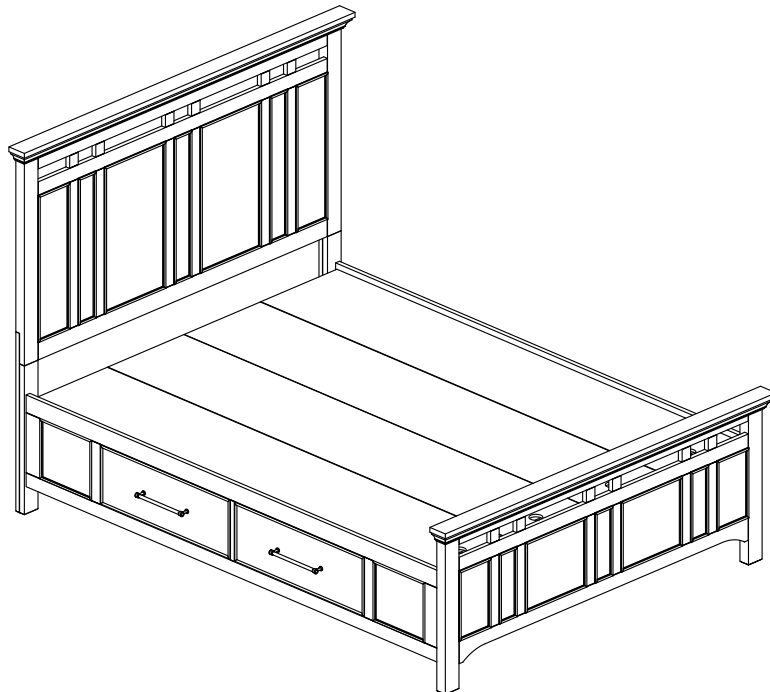

STEP 5

COMPLETE ASSEMBLE

ASSEMBLY TIPS:

- 1.Remove hardware from box and sort by size.
- 2.Please check to see that all hardware and parts are present prior start of assembly.
- 3.Please follow attached instructions in the same sequence as numbered to assure fast and easy assembly.

⚠ WARNING!

- 1.Don't attempt to repair or modify parts that are broken or defective. Please contact the store immediately.
- 2.This product is for home use only and not intended for commercial establishments.