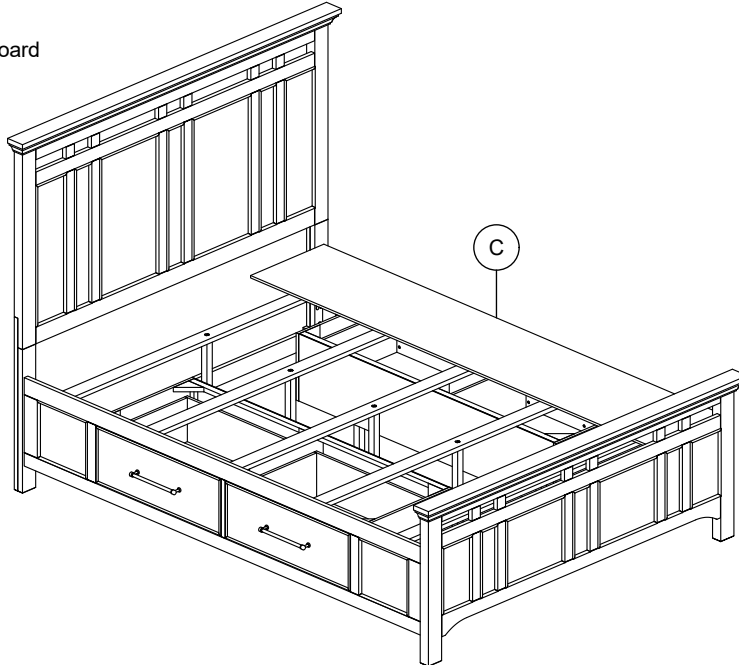

INTERCON
FURNITURE FOR LIFE

ASSEMBLY INSTRUCTIONS

DESCRIPTION : QUEEN PANEL BED WITH QUEEN STORAGE SIDE RAILS

ITEM NO : HW-BR-5360Q-BCL-HB / HW-BR-5360Q-BCL-FB
HW-BR-5360QS-BCL-RS

Thank you for purchasing this quality product. Be sure to check all packing material carefully for small parts that may have come loose inside the carton during shipment. Identify and count all parts and compare with the parts list below. Please keep all hardware out of reach of small children.

STEP 4

* Align & place conceal panel board on top of bed slats.