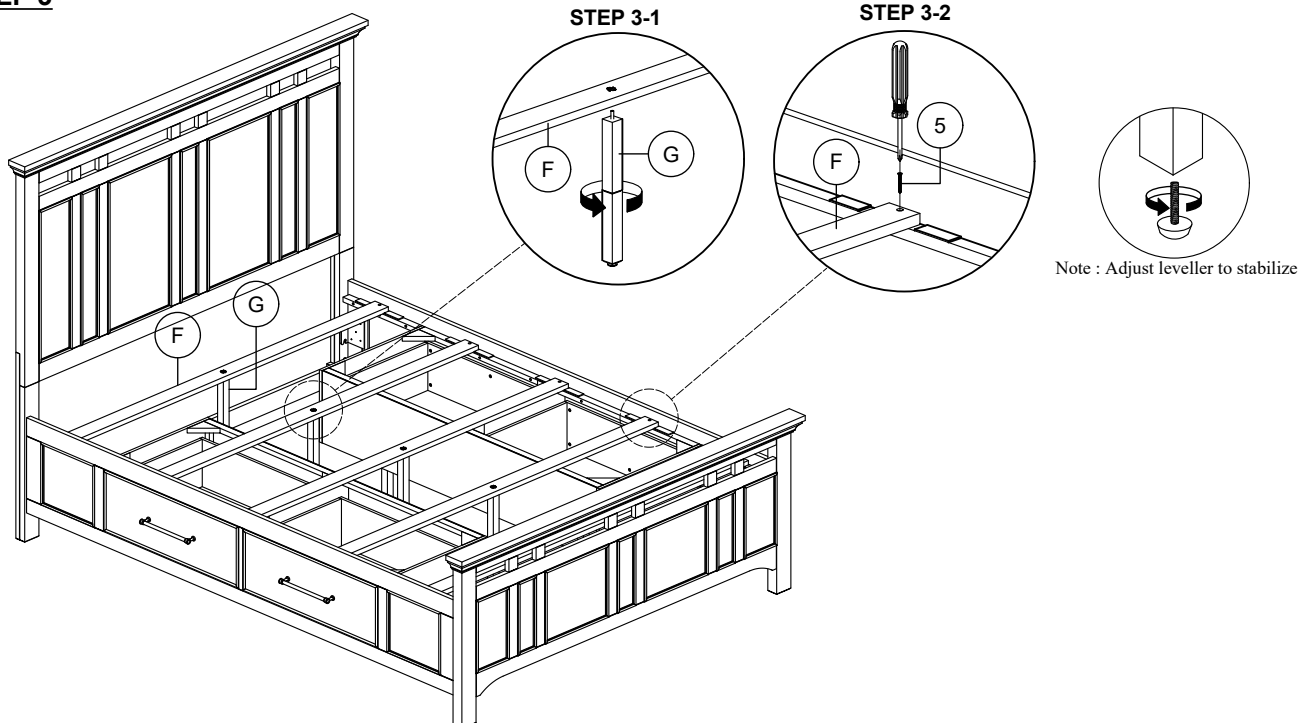

STEP 3

ASSEMBLY TIPS:

- 1.Remove hardware from box and sort by size.
- 2.Please check to see that all hardware and parts are present prior start of assembly.
- 3.Please follow attached instructions in the same sequence as numbered to assure fast and easy assembly.

⚠ WARNING!

- 1.Don't attempt to repair or modify parts that are broken or defective. Please contact the store immediately.
- 2.This product is for home use only and not intended for commercial establishments.