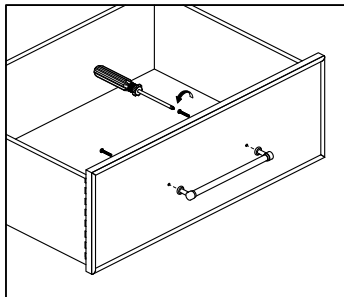

INTERCON
FURNITURE FOR LIFE

ASSEMBLY INSTRUCTIONS

DESCRIPTION : QUEEN PANEL BED WITH QUEEN STORAGE SIDE RAILS

ITEM NO : HW-BR-5360Q-BCL-HB / HW-BR-5360Q-BCL-FB
HW-BR-5360QS-BCL-RS

Thank you for purchasing this quality product. Be sure to check all packing material carefully for small parts that may have come loose inside the carton during shipment. Identify and count all parts and compare with the parts list below. Please keep all hardware out of reach of small children.

A QUEEN STORAGE SIDE RAIL 2 PCS	B SIDE RAIL SUPPORT LEG 4 PCS	C CONCEAL PANEL BOARD 4 PCS		
D QUEEN PANEL HEADBOARD 1 PC	E QUEEN PANEL FOOTBOARD 1 PC	F SLAT 5 PCS	G SUPPORT LEG 5 PCS	
1 JCB SCREW M8 x 25mm 8 PCS	2 SPRING WASHER M8 8 PCS	3 FLAT WASHER M8 8 PCS	4 ALLEN KEY M5 1 PC	5 CSK SCREW M4 x 32mm 10 PCS

STEP 1

STEP 1-1

STEP 1-2

Note : Adjust leveller to stabilize

ASSEMBLY TIPS:

1. Remove hardware from box and sort by size.
2. Please check to see that all hardware and parts are present prior start of assembly.
3. Please follow attached instructions in the same sequence as numbered to assure fast and easy assembly.

⚠ WARNING!

1. Don't attempt to repair or modify parts that are broken or defective. Please contact the store immediately.
2. This product is for home use only and not intended for commercial establishments.