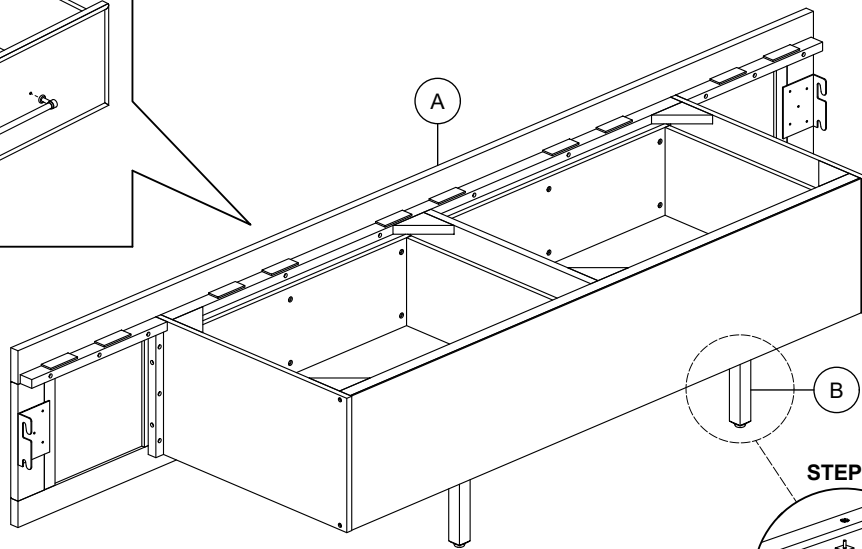

INTERCON
FURNITURE FOR LIFE

ASSEMBLY INSTRUCTIONS

DESCRIPTION : QUEEN PANEL BED WITH QUEEN STORAGE SIDE RAILS

ITEM NO : HW-BR-5360Q-BCL-HB / HW-BR-5360Q-BCL-FB
HW-BR-5360QS-BCL-RS

Thank you for purchasing this quality product. Be sure to check all packing material carefully for small parts that may have come loose inside the carton during shipment. Identify and count all parts and compare with the parts list below. Please keep all hardware out of reach of small children.

A QUEEN STORAGE SIDE RAIL 2 PCS	B SIDE RAIL SUPPORT LEG 4 PCS	C CONCEAL PANEL BOARD 4 PCS		
D QUEEN PANEL HEADBOARD 1 PC	E QUEEN PANEL FOOTBOARD 1 PC	F SLAT 5 PCS	G SUPPORT LEG 5 PCS	
1 JCB SCREW M8 x 25mm 8 PCS	2 SPRING WASHER M8 8 PCS	3 FLAT WASHER M8 8 PCS	4 ALLEN KEY M5 1 PC	5 CSK SCREW M4 x 32mm 10 PCS

STEP 1

STEP 1-1

STEP 1-2

Note : Adjust leveller to stabilize

ASSEMBLY TIPS:

1. Remove hardware from box and sort by size.
2. Please check to see that all hardware and parts are present prior start of assembly.
3. Please follow attached instructions in the same sequence as numbered to assure fast and easy assembly.

⚠ WARNING!

1. Don't attempt to repair or modify parts that are broken or defective. Please contact the store immediately.
2. This product is for home use only and not intended for commercial establishments.