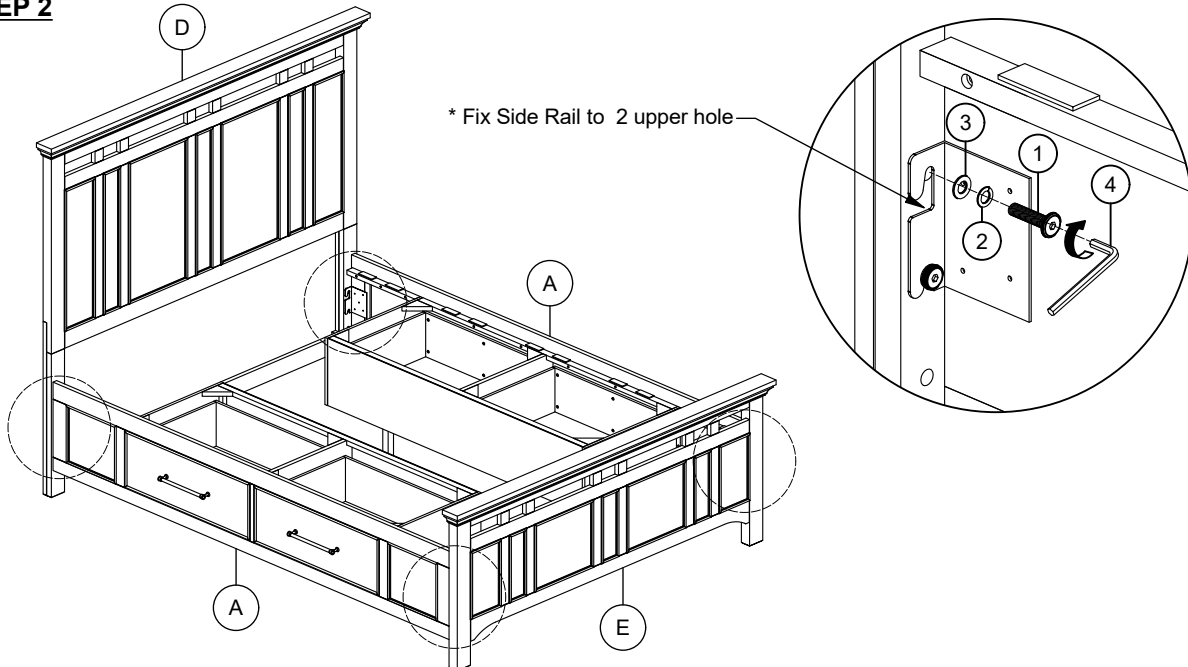

INTERCON
FURNITURE FOR LIFE

ASSEMBLY INSTRUCTIONS

DESCRIPTION : QUEEN PANEL BED WITH QUEEN STORAGE SIDE RAILS

ITEM NO : HW-BR-5360Q-BCL-HB / HW-BR-5360Q-BCL-FB
HW-BR-5360QS-BCL-RS

Thank you for purchasing this quality product. Be sure to check all packing material carefully for small parts that may have come loose inside the carton during shipment. Identify and count all parts and compare with the parts list below. Please keep all hardware out of reach of small children.

STEP 2