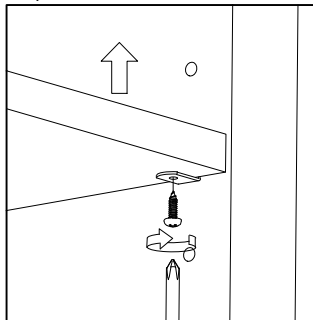

INTERCON
FURNITURE FOR LIFE

ASSEMBLY INSTRUCTIONS

DESCRIPTION : 6 DRAWER GENTLEMEN'S CHEST

ITEM NO : HW-BR-5306GC-BCL-C

Thank you for purchasing this quality product. Be sure to check all packing material carefully for small parts that may have come loose inside the carton during shipment. Identify and count all parts and compare with the parts list below. Please keep all hardware out of reach of small children.

<p>A</p>  <p>GENTLEMEN'S CHEST 1 PC</p>					

TO ADJUST SHELF POSITION :

Step 1a :

Step 1b :

Step 1c :

Step 1d :

ASSEMBLY TIPS:

1. Remove hardware from box and sort by size.
2. Please check to see that all hardware and parts are present prior start of assembly.
3. Please follow attached instructions in the same sequence as numbered to assure fast and easy assembly.