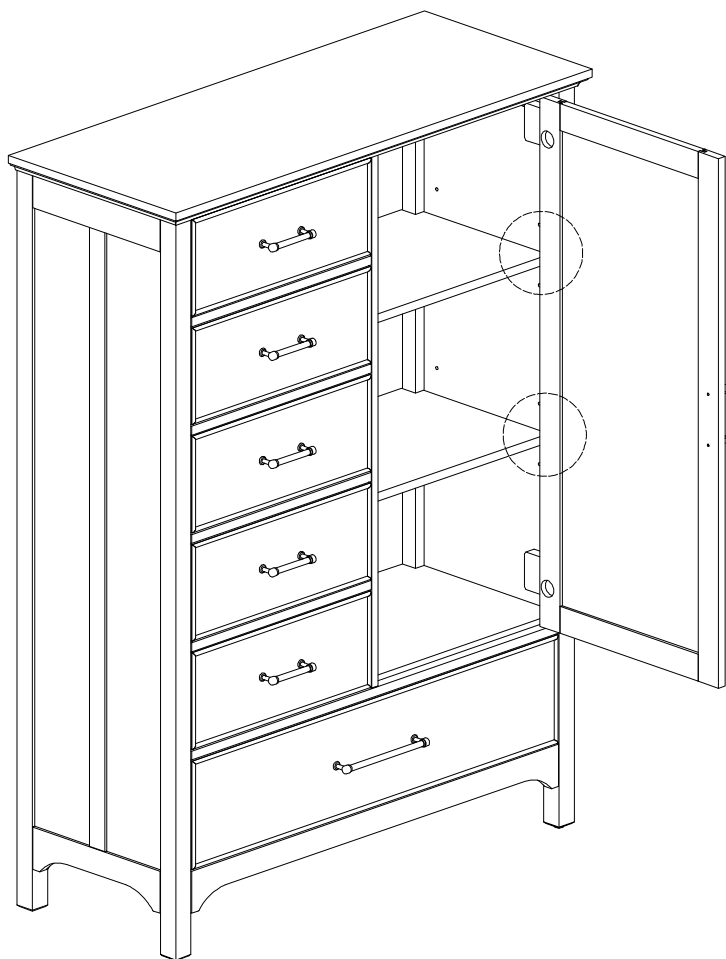

INTERCON
FURNITURE FOR LIFE

ASSEMBLY INSTRUCTIONS

DESCRIPTION : 6 DRAWER GENTLEMEN'S CHEST

ITEM NO : HW-BR-5306GC-BCL-C

Thank you for purchasing this quality product. Be sure to check all packing material carefully for small parts that may have come loose inside the carton during shipment. Identify and count all parts and compare with the parts list below. Please keep all hardware out of reach of small children.

<p>A</p>  <p>GENTLEMEN'S CHEST 1 PC</p>					

TO ADJUST SHELF POSITION :

Step 1a :

Step 1b :

Step 1c :

Step 1d :

ASSEMBLY TIPS:

1. Remove hardware from box and sort by size.
2. Please check to see that all hardware and parts are present prior start of assembly.
3. Please follow attached instructions in the same sequence as numbered to assure fast and easy assembly.