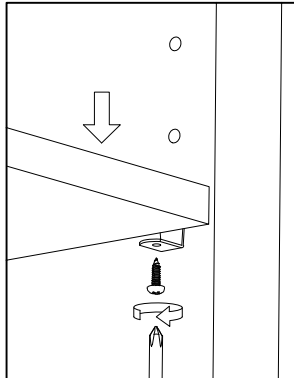

INTERCON
FURNITURE FOR LIFE

ASSEMBLY INSTRUCTIONS

DESCRIPTION : 6 DRAWER GENTLEMEN'S CHEST

ITEM NO : HW-BR-5306GC-BCL-C

Thank you for purchasing this quality product. Be sure to check all packing material carefully for small parts that may have come loose inside the carton during shipment. Identify and count all parts and compare with the parts list below. Please keep all hardware out of reach of small children.

<p>A</p>  <p>GENTLEMEN'S CHEST 1 PC</p>					

TO ADJUST SHELF POSITION :

Step 1a :

Step 1b :

Step 1c :

Step 1d :

ASSEMBLY TIPS:

1. Remove hardware from box and sort by size.
2. Please check to see that all hardware and parts are present prior start of assembly.
3. Please follow attached instructions in the same sequence as numbered to assure fast and easy assembly.