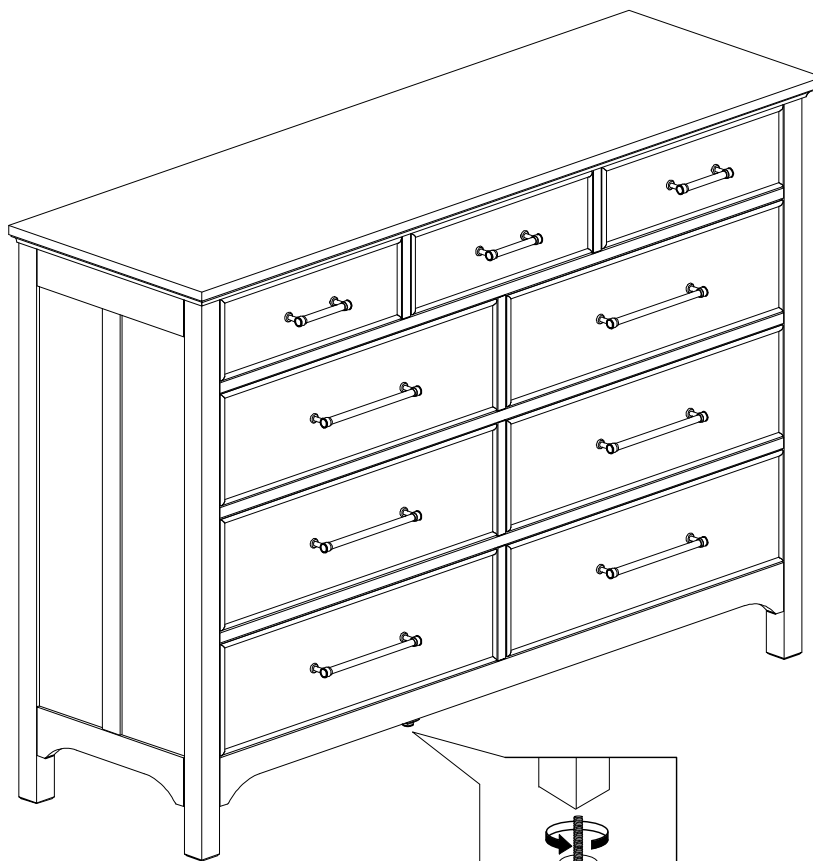

## ASSEMBLY INSTRUCTIONS

DESCRIPTION : 9 DRAWER DRESSER

ITEM NO : HW-BR-5309-BCL-C

Thank you for purchasing this quality product. Be sure to check all packing material carefully for small parts that may have come loose inside the carton during shipment. Identify and count all parts and compare with the parts list below. Please keep all hardware out of reach of small children.

<p>A</p>  <p>DRESSER 1 PC</p>					

Note : Adjust leveller to stabilize