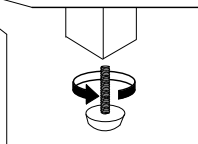

Note : Adjust leveller to stabilize

ASSEMBLY TIPS:

1. Remove hardware from box and sort by size.
2. Please check to see that all hardware and parts are present prior start of assembly.
3. Please follow attached instructions in the same sequence as numbered to assure fast and easy assembly.

⚠ WARNING!

1. Don't attempt to repair or modify parts that are broken or defective. Please contact the store immediately.
2. This product is for home use only and not intended for commercial establishments.