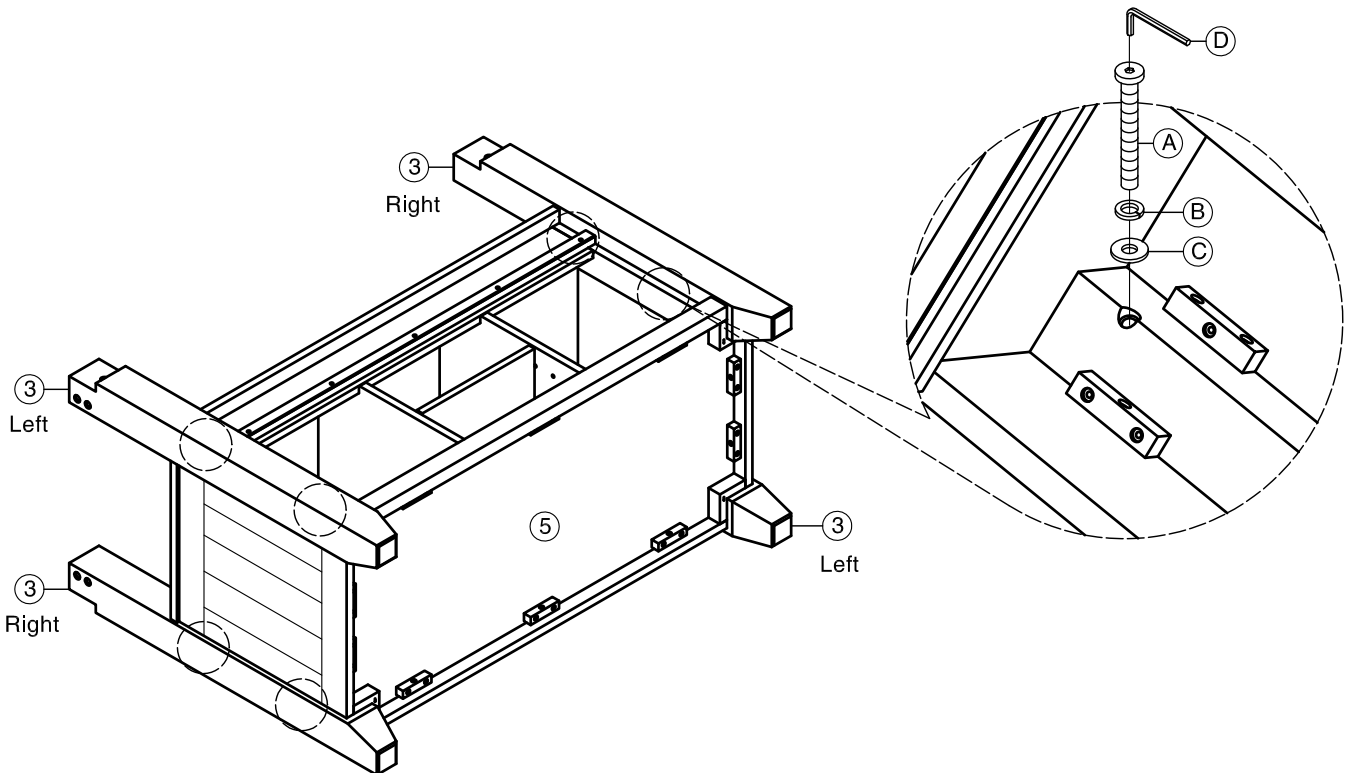

INTERCON
FURNITURE FOR LIFE

ASSEMBLY INSTRUCTIONS

DESCRIP: TABLE TOP, 42" x 60"- 72" COUNTER HT
TABLE BASE, 42"x 72" COUNTER HT

ITEM: HI-TA-4272G -SWH-TOP
HI-TA-4272G -SWH-BSE

Thank you for purchasing this quality product. Be sure to check all packing material carefully for small parts which may have come loose inside the carton during shipment. Identify and count all parts and compare with the parts list below. Please keep all hardware out of reach of small children.

STEP 1

STEP 2