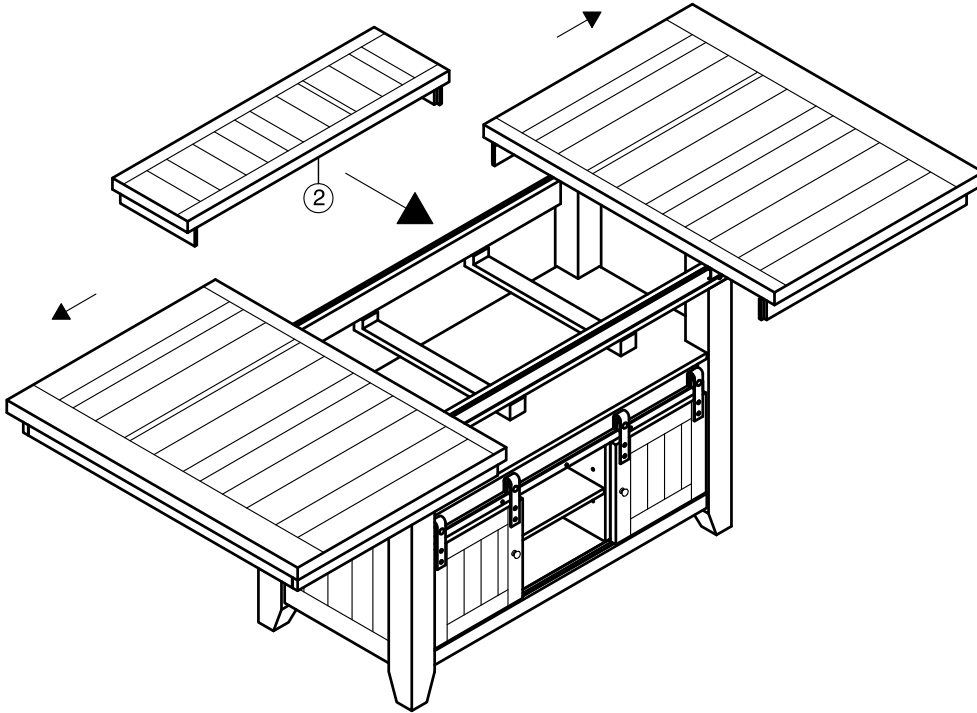

INTERCON
FURNITURE FOR LIFE

ASSEMBLY INSTRUCTIONS

DESCRIP: TABLE TOP, 42" x 60" - 72" COUNTER HT
TABLE BASE, 42"x 72" COUNTER HT

ITEM: HI-TA-4272G -SWH-TOP
HI-TA-4272G -SWH-BSE

Thank you for purchasing this quality product. Be sure to check all packing material carefully for small parts which may have come loose inside the carton during shipment. Identify and count all parts and compare with the parts list below. Please keep all hardware out of reach of small children.

STEP 9