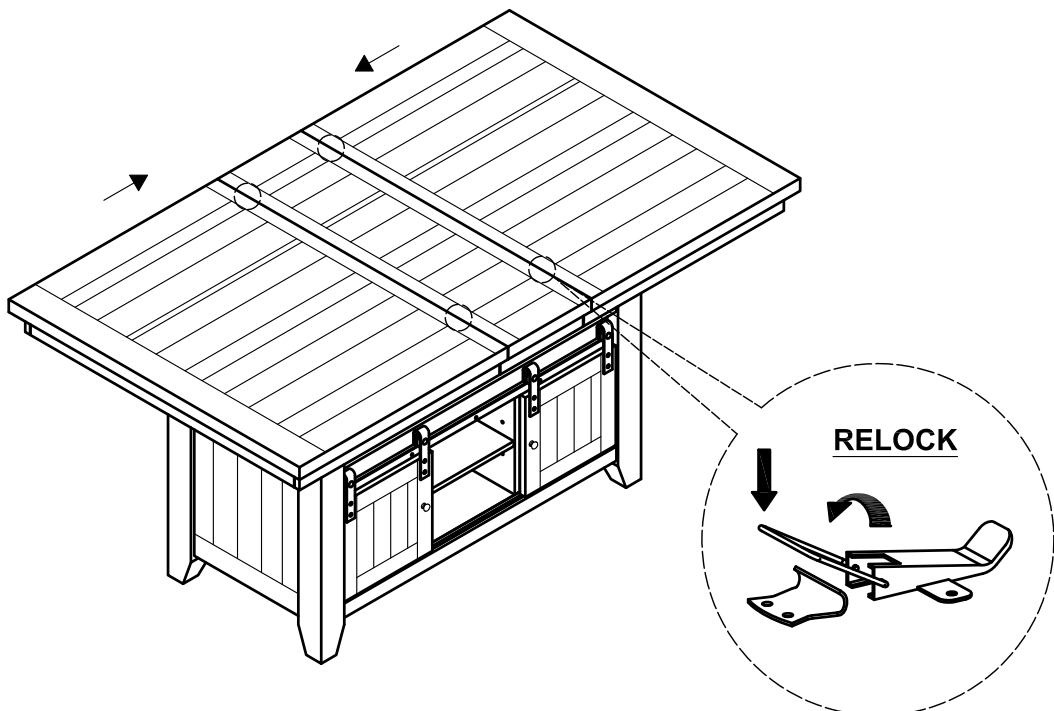

INTERCON
FURNITURE FOR LIFE

ASSEMBLY INSTRUCTIONS

DESCRIP: TABLE TOP, 42" x 60" - 72" COUNTER HT
TABLE BASE, 42"x 72" COUNTER HT

ITEM: HI-TA-4272G -SWH-TOP
HI-TA-4272G -SWH-BSE

Thank you for purchasing this quality product. Be sure to check all packing material carefully for small parts which may have come loose inside the carton during shipment. Identify and count all parts and compare with the parts list below. Please keep all hardware out of reach of small children.

STEP 7

STEP 8