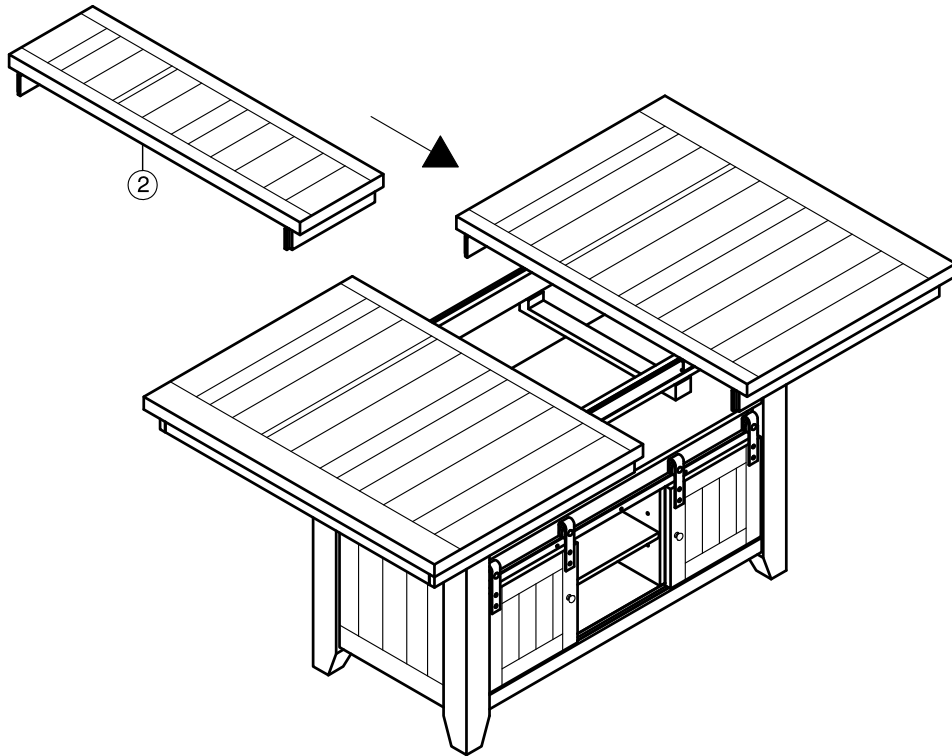

INTERCON
FURNITURE FOR LIFE

ASSEMBLY INSTRUCTIONS

DESCRIP: TABLE TOP, 42" x 60" - 72" COUNTER HT
TABLE BASE, 42"x 72" COUNTER HT

ITEM: HI-TA-4272G -SWH-TOP
HI-TA-4272G -SWH-BSE

Thank you for purchasing this quality product. Be sure to check all packing material carefully for small parts which may have come loose inside the carton during shipment. Identify and count all parts and compare with the parts list below. Please keep all hardware out of reach of small children.

STEP 7