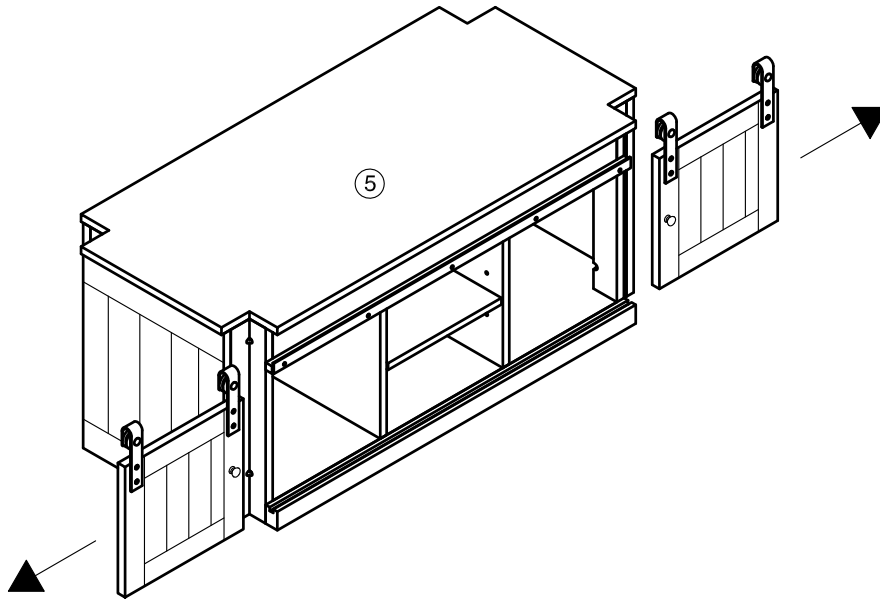

INTERCON
FURNITURE FOR LIFE

ASSEMBLY INSTRUCTIONS

DESCRIP: TABLE TOP, 42" x 60"- 72" COUNTER HT
TABLE BASE, 42"x 72" COUNTER HT

ITEM: HI-TA-4272G -SWH-TOP
HI-TA-4272G -SWH-BSE

Thank you for purchasing this quality product. Be sure to check all packing material carefully for small parts which may have come loose inside the carton during shipment. Identify and count all parts and compare with the parts list below. Please keep all hardware out of reach of small children.

STEP 1