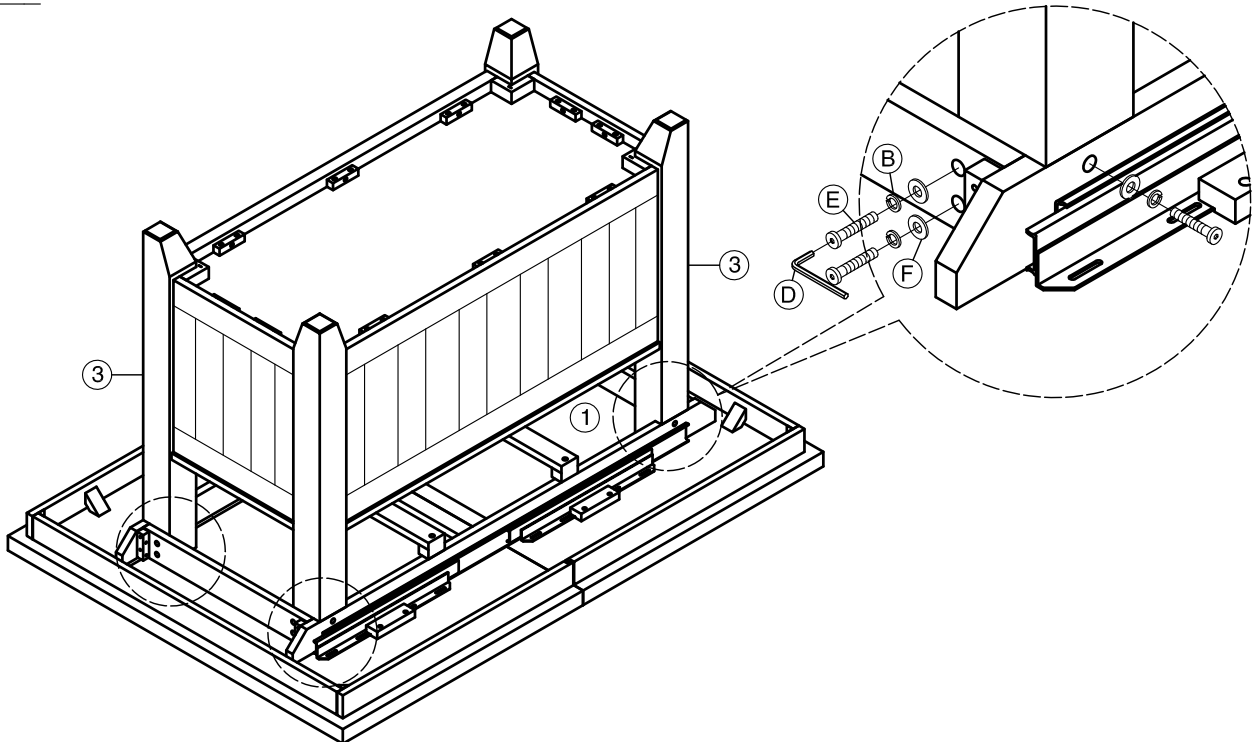

INTERCON
FURNITURE FOR LIFE

ASSEMBLY INSTRUCTIONS

DESCRIP: TABLE TOP, 42" x 60" - 72" COUNTER HT
TABLE BASE, 42"x 72" COUNTER HT

ITEM: HI-TA-4272G -SWH-TOP
HI-TA-4272G -SWH-BSE

Thank you for purchasing this quality product. Be sure to check all packing material carefully for small parts which may have come loose inside the carton during shipment. Identify and count all parts and compare with the parts list below. Please keep all hardware out of reach of small children.

STEP 3

STEP 4