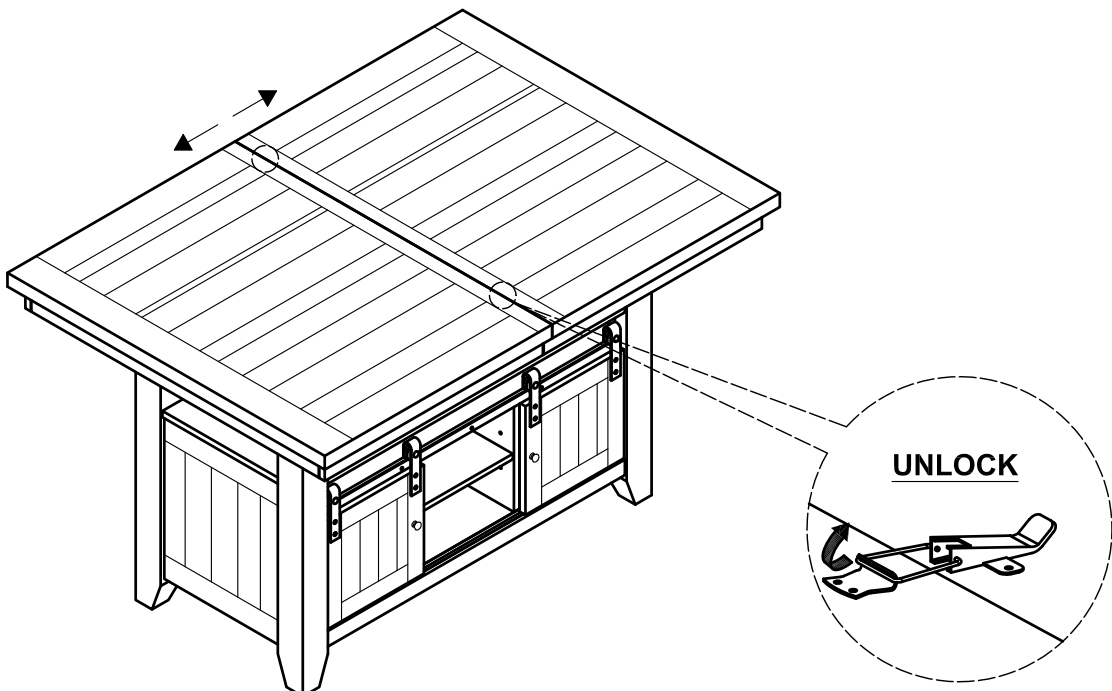

INTERCON
FURNITURE FOR LIFE

ASSEMBLY INSTRUCTIONS

DESCRIP: TABLE TOP, 42" x 60" - 72" COUNTER HT
TABLE BASE, 42"x 72" COUNTER HT

ITEM: HI-TA-4272G -SWH-TOP
HI-TA-4272G -SWH-BSE

Thank you for purchasing this quality product. Be sure to check all packing material carefully for small parts which may have come loose inside the carton during shipment. Identify and count all parts and compare with the parts list below. Please keep all hardware out of reach of small children.

STEP 5

STEP 6