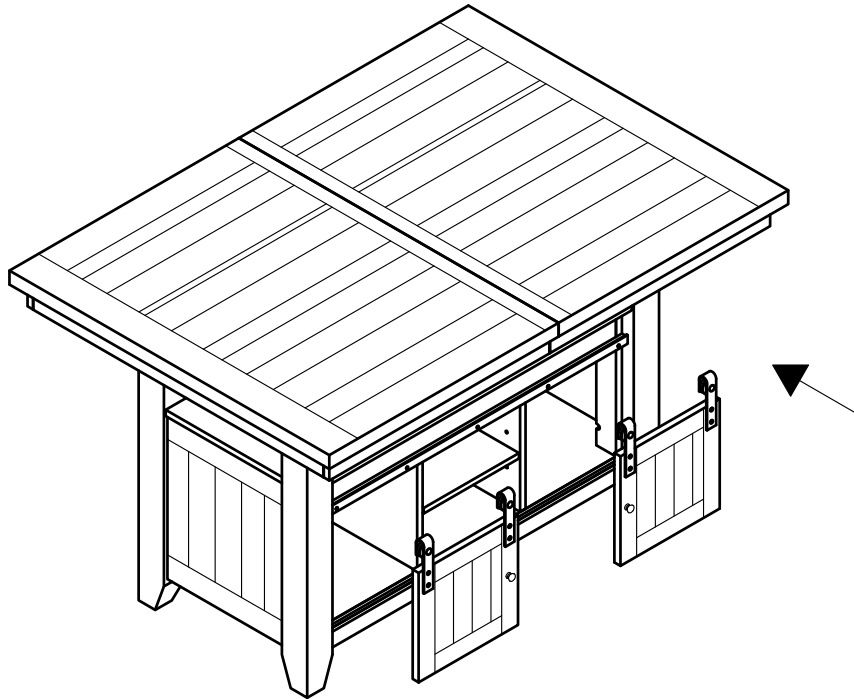

INTERCON
FURNITURE FOR LIFE

ASSEMBLY INSTRUCTIONS

DESCRIP: TABLE TOP, 42" x 60" - 72" COUNTER HT
TABLE BASE, 42"x 72" COUNTER HT

ITEM: HI-TA-4272G -SWH-TOP
HI-TA-4272G -SWH-BSE

Thank you for purchasing this quality product. Be sure to check all packing material carefully for small parts which may have come loose inside the carton during shipment. Identify and count all parts and compare with the parts list below. Please keep all hardware out of reach of small children.

STEP 5