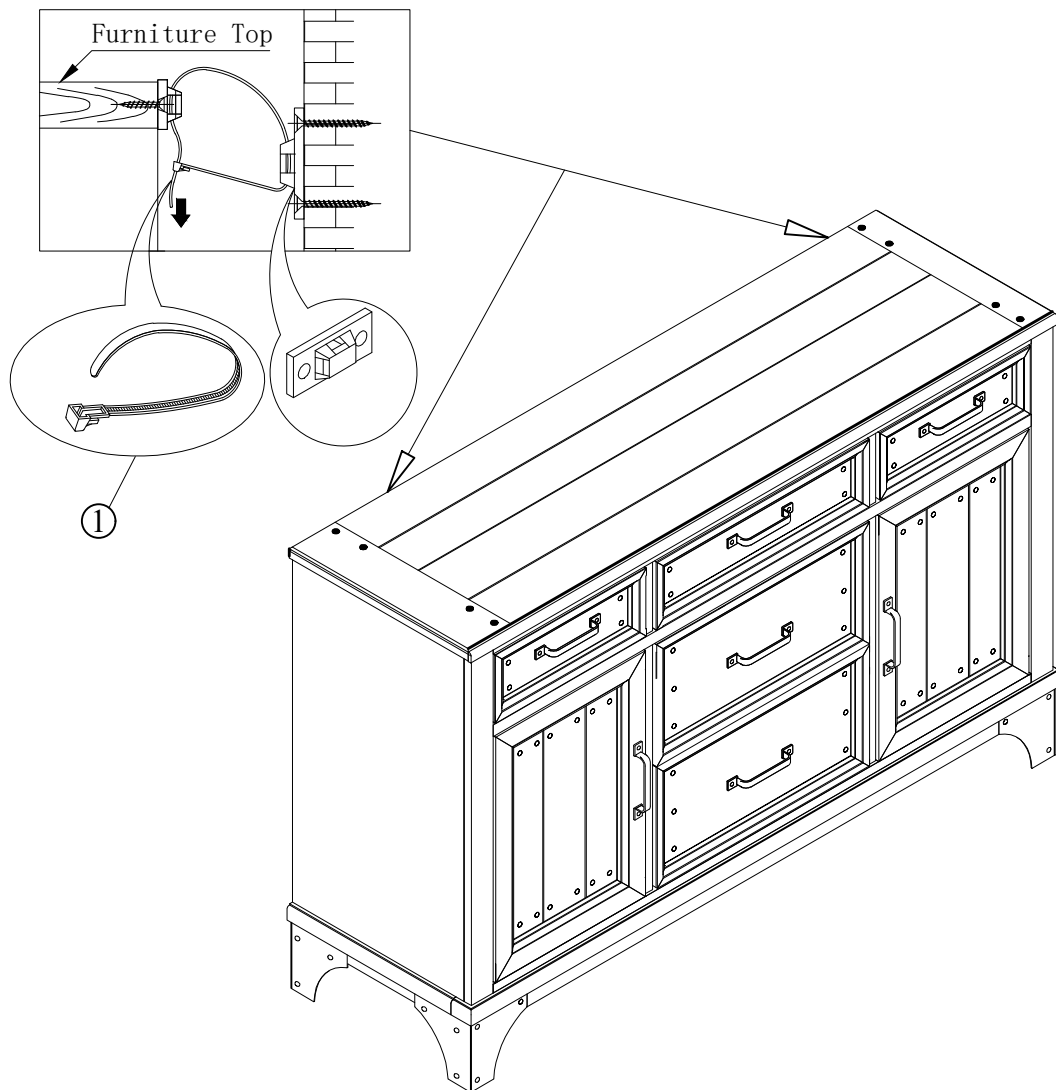

INTERCON
FURNITURE FOR LIFE

ASSEMBLY INSTRUCTION

DESCRIPTION : SIDEBOARD, 58" x 18" x 38"

ITEM NO : WY-CA-5838-GPG-C

Thank you for purchasing this quality product. Be sure to check all packing material carefully for small parts which may have come loose inside the carton during shipment. Identify and count all parts and compare with the parts list below. Please keep all hardware out of reach of small children.

A	 SIDEBOARD 1 PC						
1	 ANTI TIPPING KIT 1 Set						

ASSEMBLY TIPS:

- 1.Remove hardware from box and sort by size.
- 2.Please check to see that all hardware and parts are present prior start of assembly.
- 3.Please follow attached instructions in the same sequence as numbered to assure fast and easy assembly.