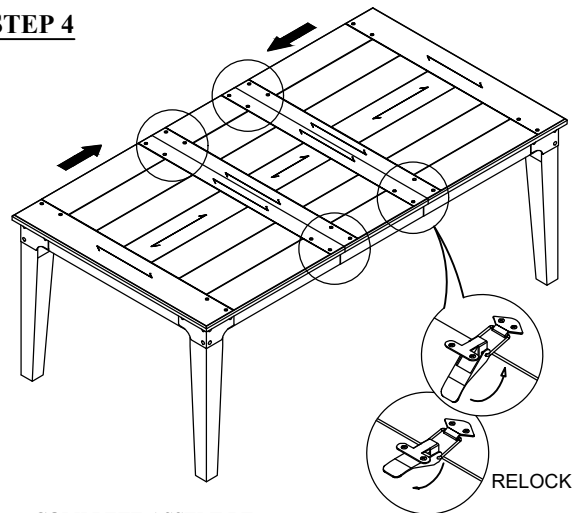

STEP 4

COMPLETE ASSEMBLE

ASSEMBLY TIPS:

1. Remove hardware from box and sort by size.
2. Please check to see that all hardware and parts are present prior start of assembly.
3. Please follow attached instructions in the same sequence as numbered to assure fast and easy assembly.

⚠ WARNING!

1. Don't attempt to repair or modify parts that are broken or defective. Please contact the store immediately.
2. This product is for home use only and not intended for commercial establishments.