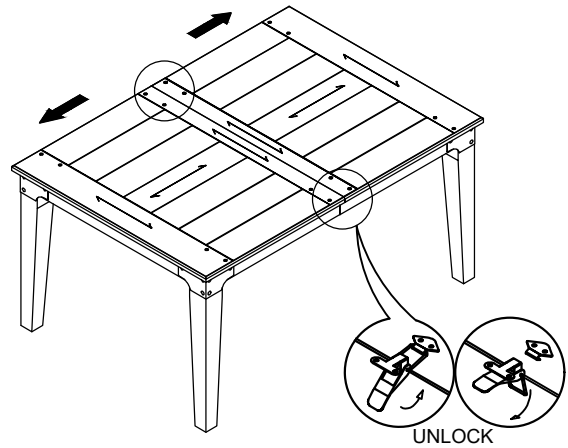

INTERCON
FURNITURE FOR LIFE

ASSEMBLY INSTRUCTION

DESCRIPTION : TABLE, 42 x 60-78, 18" LEAF

ITEM NO : WY-TA-4278-GPG-C

Thank you for purchasing this quality product. Be sure to check all packing material carefully for small parts which may have come loose inside the carton during shipment. Identify and count all parts and compare with the parts list below. Please keep all hardware out of reach of small children.

  A TABLE TOP 1 PC	 B LEAF TOP 1 PC	 C TABLE LEG 4 Pcs					
  1 BOLT 5/16" x 75MM 8 Pcs	 2 SPRING WASHER 5/16" 8 Pcs	 3 FLAT WASHER 5/16" 8 Pcs	 4 ALLEN KEY M4 1 PC				

STEP 1

STEP 2

STEP 3

STEP 4

COMPLETE ASSEMBLE

ASSEMBLY TIPS:

1. Remove hardware from box and sort by size.
2. Please check to see that all hardware and parts are present prior start of assembly.
3. Please follow attached instructions in the same sequence as numbered to assure fast and easy assembly.

⚠ WARNING!

1. Don't attempt to repair or modify parts that are broken or defective. Please contact the store immediately.
2. This product is for home use only and not intended for commercial establishments.