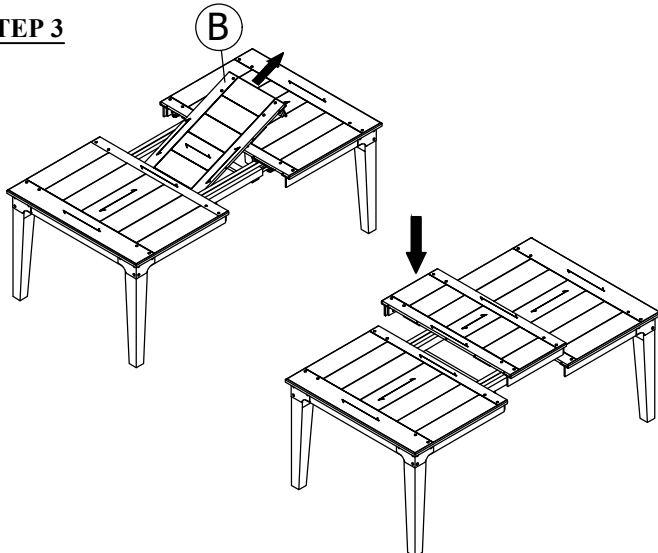

INTERCON
FURNITURE FOR LIFE

ASSEMBLY INSTRUCTION

DESCRIPTION : TABLE, 42 x 60-78, 18" LEAF

ITEM NO : WY-TA-4278-GPG-C

Thank you for purchasing this quality product. Be sure to check all packing material carefully for small parts which may have come loose inside the carton during shipment. Identify and count all parts and compare with the parts list below. Please keep all hardware out of reach of small children.

  A TABLE TOP 1 PC	 B LEAF TOP 1 PC	 C TABLE LEG 4 Pcs					
  1 BOLT 5/16" x 75MM 8 Pcs	 2 SPRING WASHER 5/16" 8 Pcs	 3 FLAT WASHER 5/16" 8 Pcs	 4 ALLEN KEY M4 1 PC				

STEP 1

STEP 2

STEP 3

STEP 4

COMPLETE ASSEMBLE

ASSEMBLY TIPS:

1. Remove hardware from box and sort by size.
2. Please check to see that all hardware and parts are present prior start of assembly.
3. Please follow attached instructions in the same sequence as numbered to assure fast and easy assembly.

⚠ WARNING!

1. Don't attempt to repair or modify parts that are broken or defective. Please contact the store immediately.
2. This product is for home use only and not intended for commercial establishments.