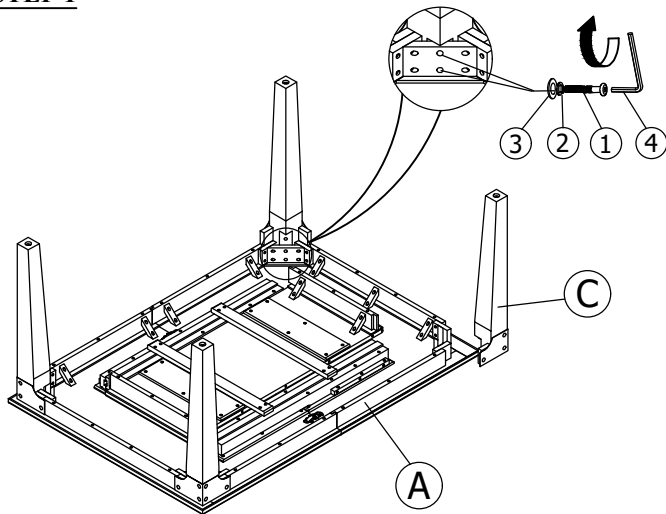

INTERCON
FURNITURE FOR LIFE

ASSEMBLY INSTRUCTION

DESCRIPTION : TABLE, 42 x 60-78, 18" LEAF

ITEM NO : WY-TA-4278-GPG-C

Thank you for purchasing this quality product. Be sure to check all packing material carefully for small parts which may have come loose inside the carton during shipment. Identify and count all parts and compare with the parts list below. Please keep all hardware out of reach of small children.

  A TABLE TOP 1 PC	 B LEAF TOP 1 PC	 C TABLE LEG 4 Pcs					
  1 BOLT 5/16" x 75MM 8 Pcs	 2 SPRING WASHER 5/16" 8 Pcs	 3 FLAT WASHER 5/16" 8 Pcs	 4 ALLEN KEY M4 1 PC				

STEP 1

STEP 2