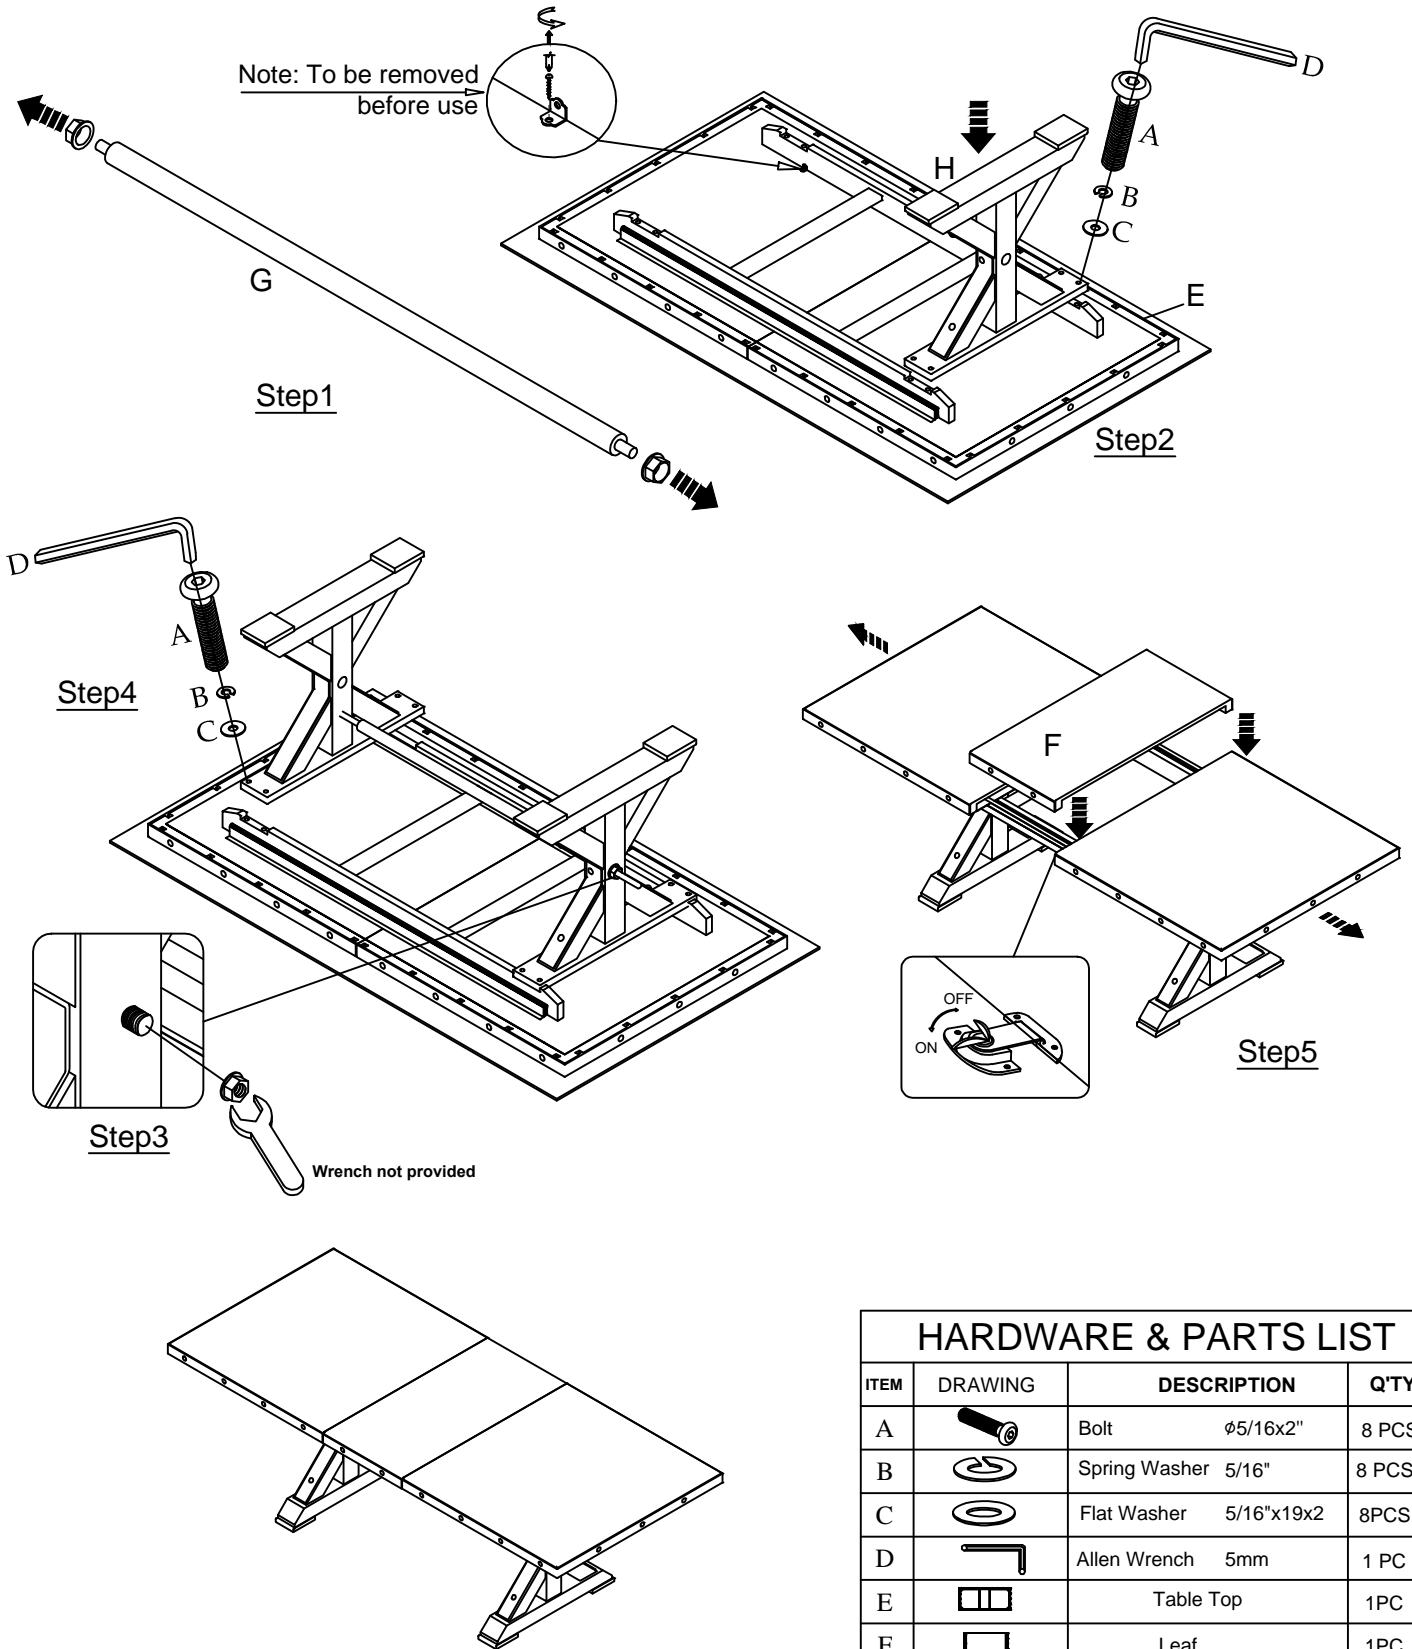

ASSEMBLY INSTRUCTIONS

ITEM NO : TS-TA-4299-CYB-C
TRESTLE TABLE

Thank you for purchasing this quality product. Be sure to check all packing material carefully for small parts, which may have come loose inside the carton during shipment. Identify and count all parts and compare with the parts List below.

Note: To be removed before use

Step1

Step2

Step4

Step5

Step3

Wrench not provided

HARDWARE & PARTS LIST

ITEM	DRAWING	DESCRIPTION	Q'TY
A		Bolt $\phi 5/16 \times 2''$	8 PCS
B		Spring Washer 5/16"	8 PCS
C		Flat Washer 5/16"x19x2	8PCS
D		Allen Wrench 5mm	1 PC
E		Table Top	1PC
F		Leaf	1PC
G		Bottom rail	1 PC
H		Legs frame	2 PCS