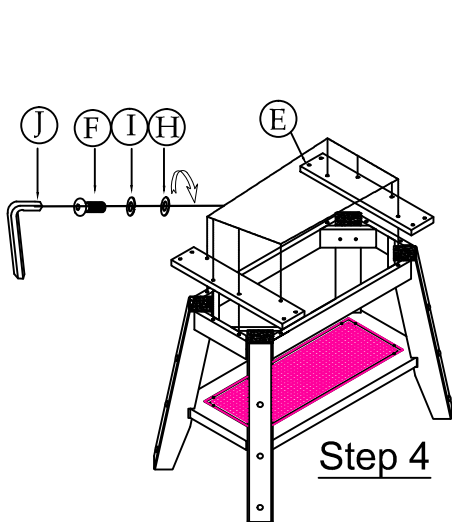

# ASSEMBLY INSTRUCTIONS

ITEM NO :TS-TA-4085G-CYB-C  
 RECTANGULAR GATHERING HEIGHT EXTENSION TABLE

Thank you for purchasing this quality product. Be sure to check all packing material carefully for small parts, which may have come loose inside the carton during shipment. Identify and count all parts and compare with the parts List below.

## HARDWARE & PARTS LIST

NO.	Drawing	DESCRIPTION	Q'TY
A		Table Top	1PC
B		Wood Shelf	1PC
C		Legs	4PCS
D		Leaf	1PC
E		Side stretcher	2PCS
F		5/16" x 2 " Allen Head Bolt	24PCS
G		5/16" x 3/4 " Allen Head Bolt	4PCS
H		5/16" Flat Washer	28PCS
I		5/16" Spring washer	28PCS
J		5mm Allen Wrench	1 PC