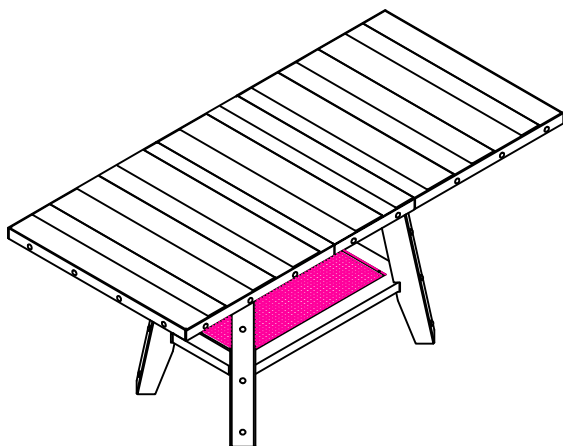

# ASSEMBLY INSTRUCTIONS

ITEM NO :TS-TA-4085G-CYB-C  
 RECTANGULAR GATHERING HEIGHT EXTENSION TABLE

Thank you for purchasing this quality product. Be sure to check all packing material carefully for small parts, which may have come loose inside the carton during shipment. Identify and count all parts and compare with the parts List below.

## HARDWARE & PARTS LIST

NO.	Drawing	DESCRIPTION	Q'TY
A		Table Top	1PC
B		Wood Shelf	1PC
C		Legs	4PCS
D		Leaf	1PC
E		Side stretcher	2PCS
F		5/16" x 2 " Allen Head Bolt	24PCS
G		5/16" x 3/4 " Allen Head Bolt	4PCS
H		5/16" Flat Washer	28PCS
I		5/16" Spring washer	28PCS
J		5mm Allen Wrench	1 PC