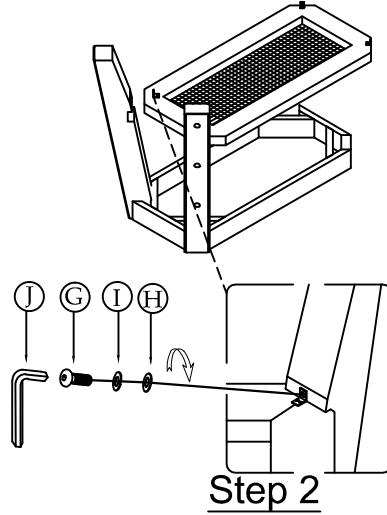

# ASSEMBLY INSTRUCTIONS

ITEM NO :TS-TA-4085G-CYB-C  
 RECTANGULAR GATHERING HEIGHT EXTENSION TABLE

Thank you for purchasing this quality product. Be sure to check all packing material carefully for small parts, which may have come loose inside the carton during shipment. Identify and count all parts and compare with the parts List below.

## HARDWARE & PARTS LIST

NO.	Drawing	DESCRIPTION	Q'TY
A		Table Top	1PC
B		Wood Shelf	1PC
C		Legs	4PCS
D		Leaf	1PC
E		Side stretcher	2PCS
F		5/16" x 2 " Allen Head Bolt	24PCS
G		5/16" x 3/4 " Allen Head Bolt	4PCS
H		5/16" Flat Washer	28PCS
I		5/16" Spring washer	28PCS
J		5mm Allen Wrench	1 PC