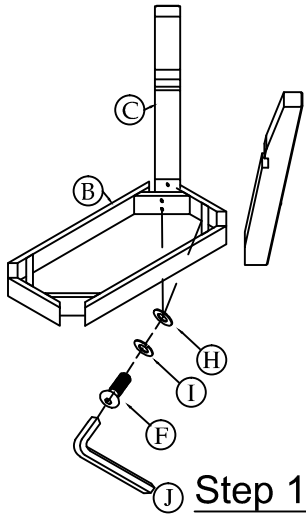

# ASSEMBLY INSTRUCTIONS

ITEM NO :TS-TA-4085G-CYB-C  
 RECTANGULAR GATHERING HEIGHT EXTENSION TABLE

Thank you for purchasing this quality product. Be sure to check all packing material carefully for small parts, which may have come loose inside the carton during shipment. Identify and count all parts and compare with the parts List below.

## HARDWARE & PARTS LIST

NO.	Drawing	DESCRIPTION	Q'TY
A		Table Top	1PC
B		Wood Shelf	1PC
C		Legs	4PCS
D		Leaf	1PC
E		Side stretcher	2PCS
F		5/16" x 2 " Allen Head Bolt	24PCS
G		5/16" x 3/4 " Allen Head Bolt	4PCS
H		5/16" Flat Washer	28PCS
I		5/16" Spring washer	28PCS
J		5mm Allen Wrench	1 PC