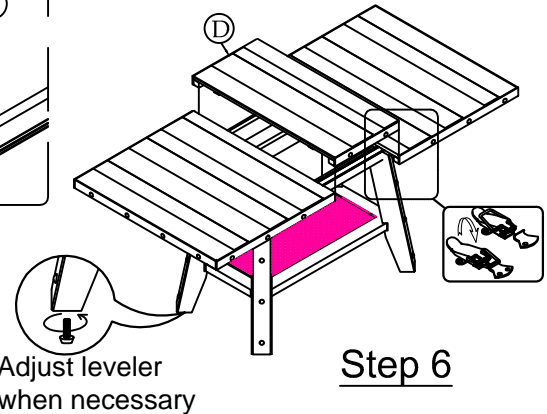

# ASSEMBLY INSTRUCTIONS

ITEM NO :TS-TA-4085G-CYB-C  
 RECTANGULAR GATHERING HEIGHT EXTENSION TABLE

Thank you for purchasing this quality product. Be sure to check all packing material carefully for small parts, which may have come loose inside the carton during shipment. Identify and count all parts and compare with the parts List below.

## HARDWARE & PARTS LIST

NO.	Drawing	DESCRIPTION	Q'TY
A		Table Top	1PC
B		Wood Shelf	1PC
C		Legs	4PCS
D		Leaf	1PC
E		Side stretcher	2PCS
F		5/16" x 2 " Allen Head Bolt	24PCS
G		5/16" x 3/4 " Allen Head Bolt	4PCS
H		5/16" Flat Washer	28PCS
I		5/16" Spring washer	28PCS
J		5mm Allen Wrench	1 PC