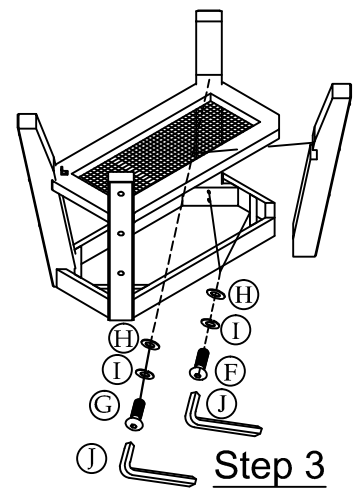

# ASSEMBLY INSTRUCTIONS

ITEM NO :TS-TA-4085G-CYB-C  
 RECTANGULAR GATHERING HEIGHT EXTENSION TABLE

Thank you for purchasing this quality product. Be sure to check all packing material carefully for small parts, which may have come loose inside the carton during shipment. Identify and count all parts and compare with the parts List below.

## HARDWARE & PARTS LIST

NO.	Drawing	DESCRIPTION	Q'TY
A		Table Top	1PC
B		Wood Shelf	1PC
C		Legs	4PCS
D		Leaf	1PC
E		Side stretcher	2PCS
F		5/16" x 2 " Allen Head Bolt	24PCS
G		5/16" x 3/4 " Allen Head Bolt	4PCS
H		5/16" Flat Washer	28PCS
I		5/16" Spring washer	28PCS
J		5mm Allen Wrench	1 PC