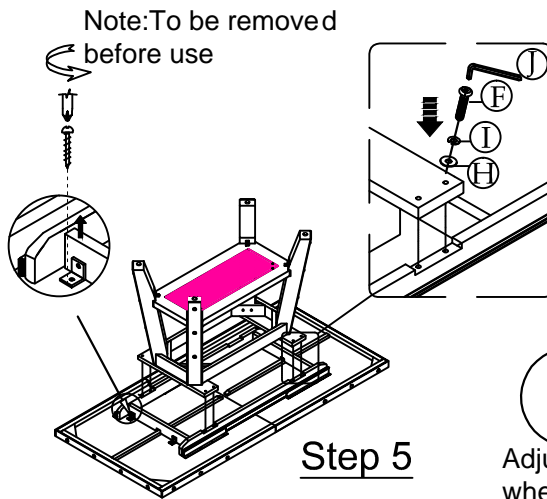

# ASSEMBLY INSTRUCTIONS

ITEM NO :TS-TA-4085G-CYB-C  
 RECTANGULAR GATHERING HEIGHT EXTENSION TABLE

Thank you for purchasing this quality product. Be sure to check all packing material carefully for small parts, which may have come loose inside the carton during shipment. Identify and count all parts and compare with the parts List below.

## HARDWARE & PARTS LIST

NO.	Drawing	DESCRIPTION	Q'TY
A		Table Top	1PC
B		Wood Shelf	1PC
C		Legs	4PCS
D		Leaf	1PC
E		Side stretcher	2PCS
F		5/16" x 2 " Allen Head Bolt	24PCS
G		5/16" x 3/4 " Allen Head Bolt	4PCS
H		5/16" Flat Washer	28PCS
I		5/16" Spring washer	28PCS
J		5mm Allen Wrench	1 PC