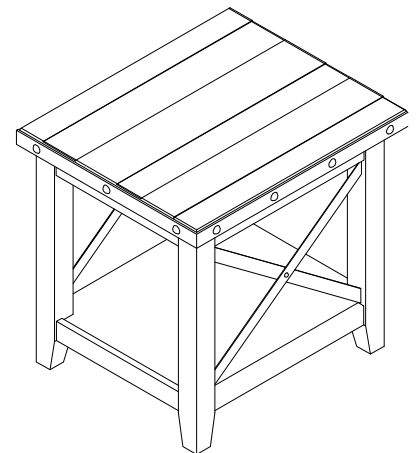

ASSEMBLY INSTRUCTIONS

ITEM #: TS-TA-2226-CYB-C

DESCRIPTION: END TABLE

Thank you for purchasing this quality product. Be sure to check all packing material carefully for small parts, which may have come loose inside the carton during shipment. Identify and count all parts / hardware and compare with the parts / hardware list below. Keep all hardware out of reach of small children.

STEP 1

STEP 2

STEP 3

Please tighten all bolts firmly and make sure the table does not wobble.

MADE IN VIETNAM

HARDWARE / PARTS LIST

A		Bolt 5/16" x 2"	12 pcs	F		Wood Shelf	1 pc
B		Spring Washer 5/16"	12 pcs	G		Leg	4 pcs
C		Flat Washer 5/16"	12 pcs	H		Top	1 pc
D		Allen Key	1 pc	I		Wood Screw	8 pcs
E		X Metal Plate	2 pcs				