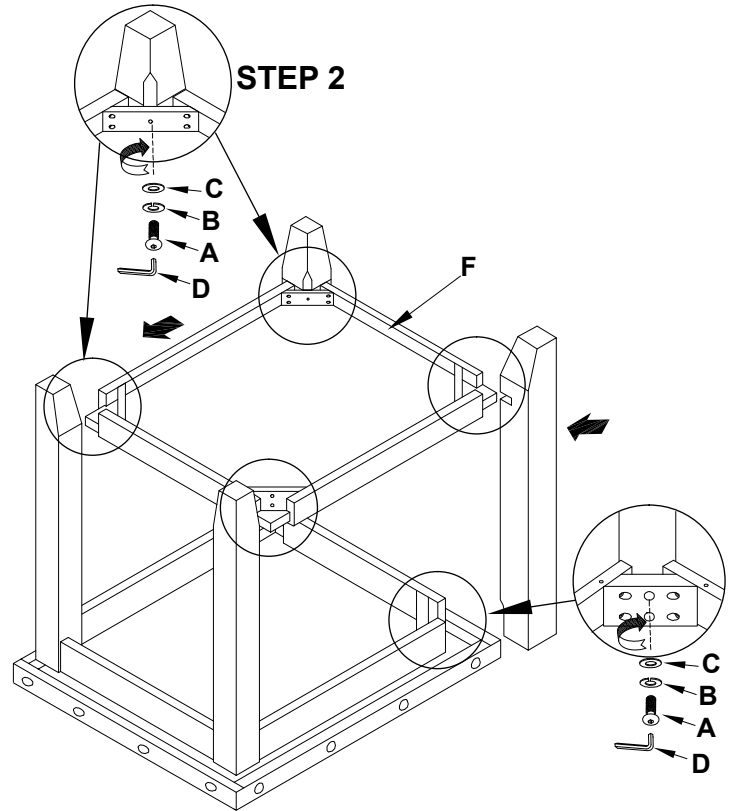

ASSEMBLY INSTRUCTIONS

ITEM #: TS-TA-2226-CYB-C

DESCRIPTION: END TABLE

Thank you for purchasing this quality product. Be sure to check all packing material carefully for small parts, which may have come loose inside the carton during shipment. Identify and count all parts / hardware and compare with the parts / hardware list below. Keep all hardware out of reach of small children.

STEP 1

STEP 2

STEP 3

Please tighten all bolts firmly and make sure the table does not wobble.

MADE IN VIETNAM

HARDWARE / PARTS LIST

A		Bolt 5/16" x 2"	12 pcs	F		Wood Shelf	1 pc
B		Spring Washer 5/16"	12 pcs	G		Leg	4 pcs
C		Flat Washer 5/16"	12 pcs	H		Top	1 pc
D		Allen Key	1 pc	I		Wood Screw	8 pcs
E		X Metal Plate	2 pcs				