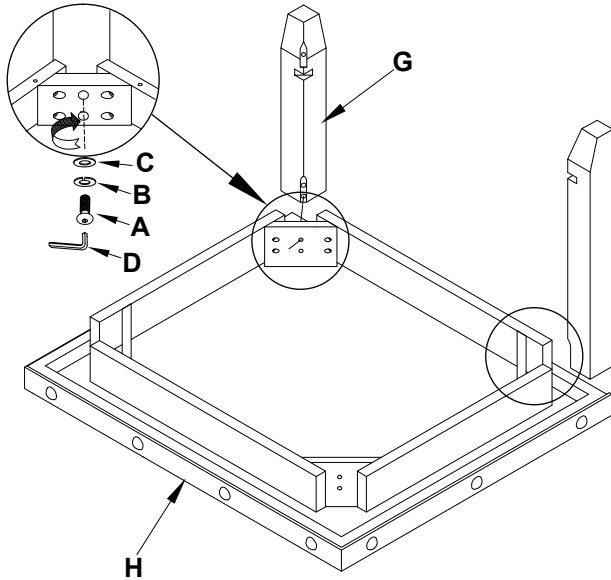

ASSEMBLY INSTRUCTIONS

ITEM #: TS-TA-2226-CYB-C

DESCRIPTION: END TABLE

Thank you for purchasing this quality product. Be sure to check all packing material carefully for small parts, which may have come loose inside the carton during shipment. Identify and count all parts / hardware and compare with the parts / hardware list below. Keep all hardware out of reach of small children.

STEP 1

STEP 2

STEP 3

Please tighten all bolts firmly and make sure the table does not wobble.

MADE IN VIETNAM

HARDWARE / PARTS LIST

A		Bolt 5/16" x 2"	12 pcs	F		Wood Shelf	1 pc
B		Spring Washer 5/16"	12 pcs	G		Leg	4 pcs
C		Flat Washer 5/16"	12 pcs	H		Top	1 pc
D		Allen Key	1 pc	I		Wood Screw	8 pcs
E		X Metal Plate	2 pcs				