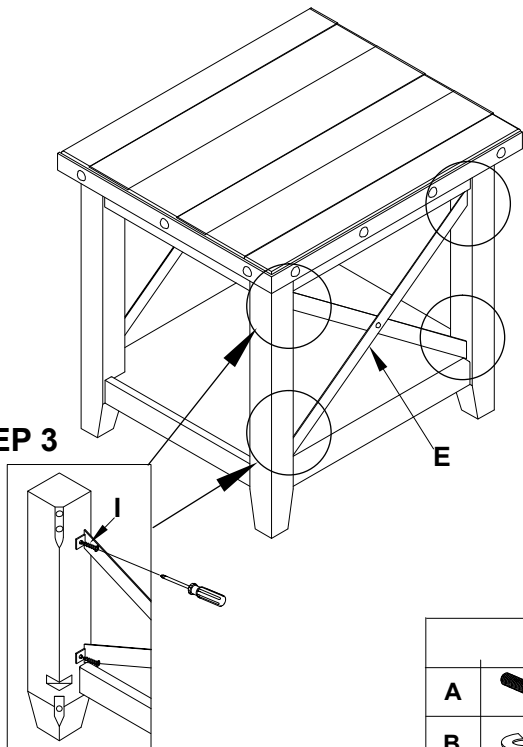

ASSEMBLY INSTRUCTIONS

ITEM #: TS-TA-2226-CYB-C

DESCRIPTION: END TABLE

Thank you for purchasing this quality product. Be sure to check all packing material carefully for small parts, which may have come loose inside the carton during shipment. Identify and count all parts / hardware and compare with the parts / hardware list below. Keep all hardware out of reach of small children.

STEP 1

STEP 2

STEP 3

Please tighten all bolts firmly and make sure the table does not wobble.

MADE IN VIETNAM

HARDWARE / PARTS LIST

A		Bolt 5/16" x 2"	12 pcs	F		Wood Shelf	1 pc
B		Spring Washer 5/16"	12 pcs	G		Leg	4 pcs
C		Flat Washer 5/16"	12 pcs	H		Top	1 pc
D		Allen Key	1 pc	I		Wood Screw	8 pcs
E		X Metal Plate	2 pcs				