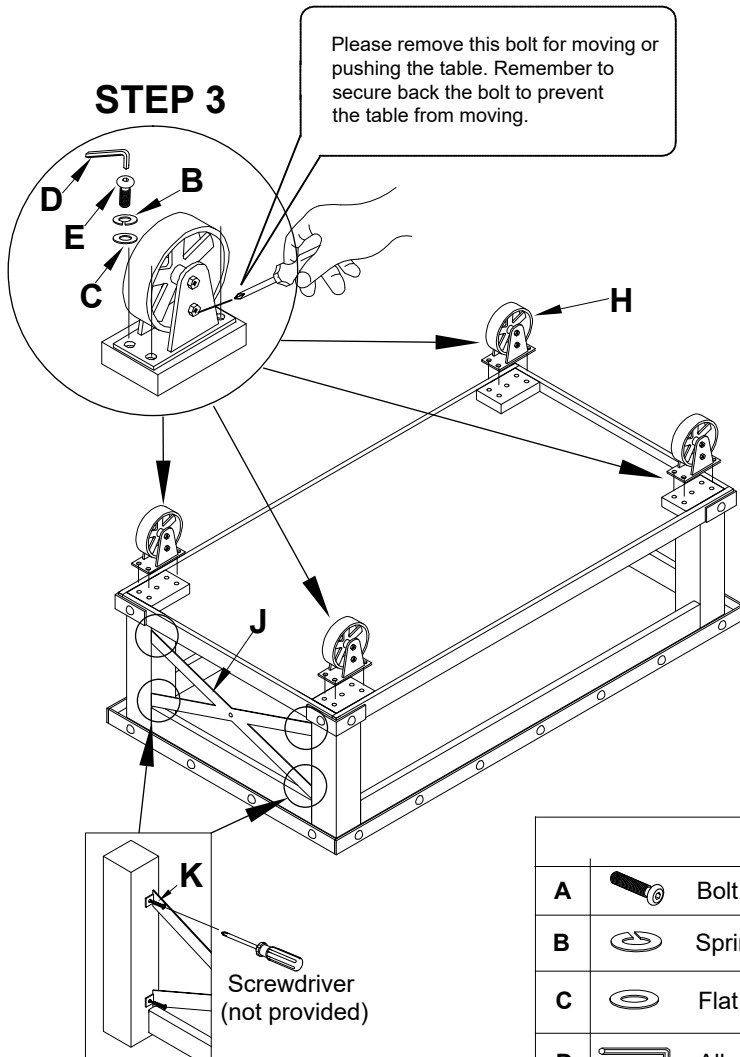

### DESCRIPTION: COFFEE TABLE WITH CASTER

Thank you for purchasing this quality product. Be sure to check all packing material carefully for small parts, which may have come loose inside the cart during shipment. Identify and count all parts / hardware and compare with the parts / hardware list below. Keep all hardware out of reach of small children.

#### STEP 1

#### HARDWARE / PARTS LIST

<b>A</b>		Bolt 5/16" x 2"	12 pcs	<b>G</b>		Leg	4 pcs
<b>B</b>		Spring Washer 5/16"	28 pcs	<b>H</b>		Wheel	4 pcs
<b>C</b>		Flat Washer 5/16"	28 pcs	<b>I</b>		Top	1 pc
<b>D</b>		Allen Key	1 pc	<b>J</b>		X Metal Plate	2 pcs
<b>E</b>		Bolt 5/16" x 1"	16 pcs	<b>K</b>		Wood Screw	8 pcs
<b>F</b>		Wood Shelf	1 pc				