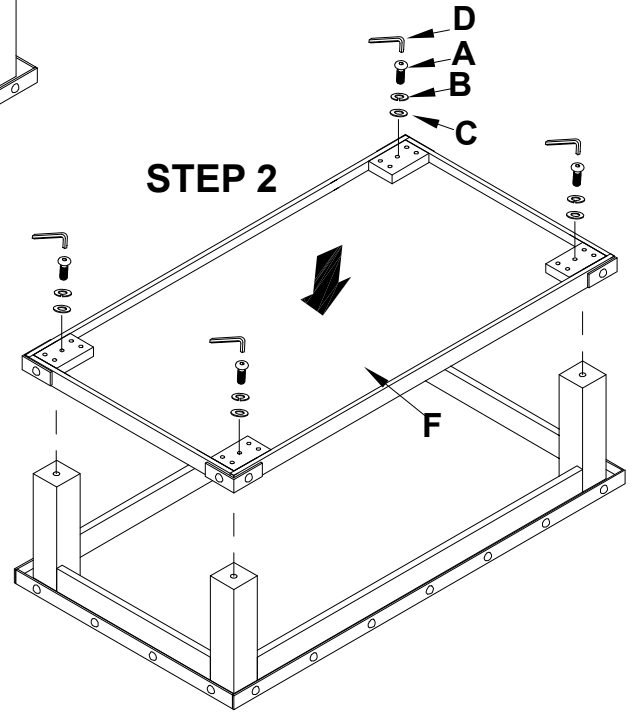

ASSEMBLY INSTRUCTIONS

ITEM #: TS-TA-5028C-CYB-C

DESCRIPTION: COFFEE TABLE WITH CASTER

Thank you for purchasing this quality product. Be sure to check all packing material carefully for small parts, which may have come loose inside the cart during shipment. Identify and count all parts / hardware and compare with the parts / hardware list below. Keep all hardware out of reach of small children.

STEP 1

STEP 2

STEP 3

HARDWARE / PARTS LIST

A		Bolt 5/16" x 2"	12 pcs	G		Leg	4 pcs
B		Spring Washer 5/16"	28 pcs	H		Wheel	4 pcs
C		Flat Washer 5/16"	28 pcs	I		Top	1 pc
D		Allen Key	1 pc	J		X Metal Plate	2 pcs
E		Bolt 5/16" x 1"	16 pcs	K		Wood Screw	8 pcs
F		Wood Shelf	1 pc				

Please tighten all bolts firmly and make sure the table does not wobble.

MADE IN VIETNAM