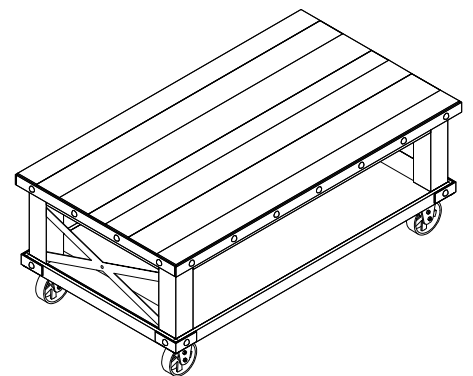

STEP 3

HARDWARE / PARTS LIST

A		Bolt 5/16" x 2"	12 pcs	G		Leg	4 pcs
B		Spring Washer 5/16"	28 pcs	H		Wheel	4 pcs
C		Flat Washer 5/16"	28 pcs	I		Top	1 pc
D		Allen Key	1 pc	J		X Metal Plate	2 pcs
E		Bolt 5/16" x 1"	16 pcs	K		Wood Screw	8 pcs
F		Wood Shelf	1 pc				

Please tighten all bolts firmly and make sure the table does not wobble.

MADE IN VIETNAM