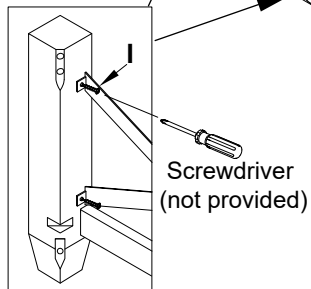

ASSEMBLY INSTRUCTIONS

ITEM #: TS-TA-5028-CYB-C

DESCRIPTION: COFFEE TABLE

Thank you for purchasing this quality product. Be sure to check all packing material carefully for small parts, which may have come loose inside the carton during shipment. Identify and count all parts / hardware and compare with the parts / hardware list below. Keep all hardware out of reach of small children.

STEP 1

STEP 2

STEP 3

HARDWARE / PARTS LIST

| | | | | | | | |
|----------|--|---------------------|--------|----------|--|------------|-------|
| A | | Bolt 5/16" x 2" | 12 pcs | F | | Wood Shelf | 1 pc |
| B | | Spring Washer 5/16" | 12 pcs | G | | Leg | 4 pcs |
| C | | Flat Washer 5/16" | 12 pcs | H | | Top | 1 pc |
| D | | Allen Key | 1 pc | I | | Wood Screw | 8 pcs |
| E | | X Metal Plate | 2 pcs | | | | |