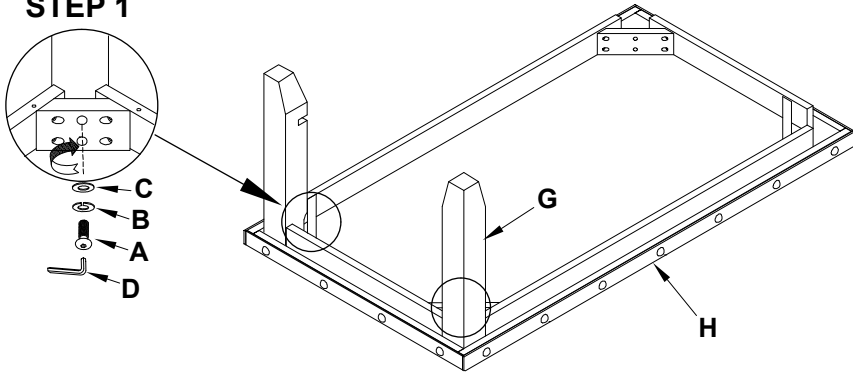

ASSEMBLY INSTRUCTIONS

ITEM #: TS-TA-5028-CYB-C

DESCRIPTION: COFFEE TABLE

Thank you for purchasing this quality product. Be sure to check all packing material carefully for small parts, which may have come loose inside the carton during shipment. Identify and count all parts / hardware and compare with the parts / hardware list below. Keep all hardware out of reach of small children.

STEP 1

STEP 2

STEP 3

HARDWARE / PARTS LIST

| | | | | | | | |
|----------|--|---------------------|--------|----------|--|------------|-------|
| A | | Bolt 5/16" x 2" | 12 pcs | F | | Wood Shelf | 1 pc |
| B | | Spring Washer 5/16" | 12 pcs | G | | Leg | 4 pcs |
| C | | Flat Washer 5/16" | 12 pcs | H | | Top | 1 pc |
| D | | Allen Key | 1 pc | I | | Wood Screw | 8 pcs |
| E | | X Metal Plate | 2 pcs | | | | |