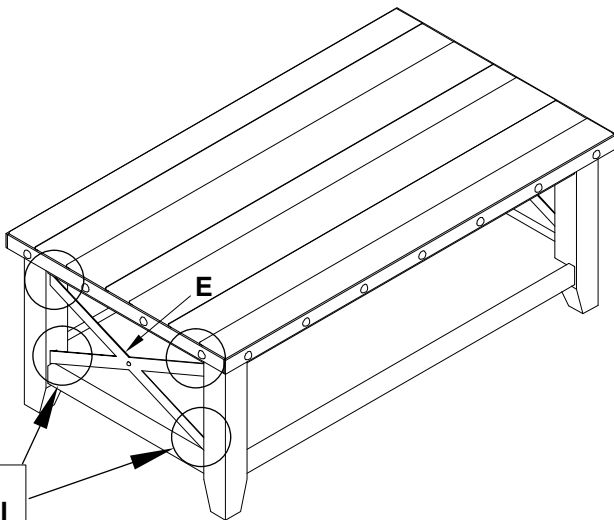

ASSEMBLY INSTRUCTIONS

ITEM #: TS-TA-5028-CYB-C

DESCRIPTION: COFFEE TABLE

Thank you for purchasing this quality product. Be sure to check all packing material carefully for small parts, which may have come loose inside the carton during shipment. Identify and count all parts / hardware and compare with the parts / hardware list below. Keep all hardware out of reach of small children.

STEP 1

STEP 2

STEP 3

HARDWARE / PARTS LIST

| | | | | | | | |
|----------|--|---------------------|--------|----------|--|------------|-------|
| A | | Bolt 5/16" x 2" | 12 pcs | F | | Wood Shelf | 1 pc |
| B | | Spring Washer 5/16" | 12 pcs | G | | Leg | 4 pcs |
| C | | Flat Washer 5/16" | 12 pcs | H | | Top | 1 pc |
| D | | Allen Key | 1 pc | I | | Wood Screw | 8 pcs |
| E | | X Metal Plate | 2 pcs | | | | |