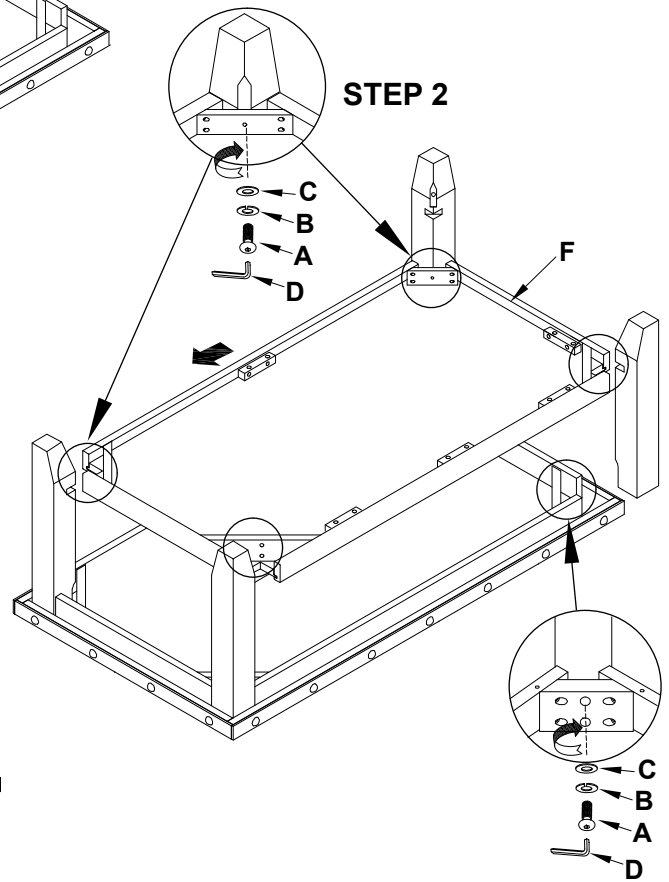

ASSEMBLY INSTRUCTIONS

ITEM #: TS-TA-5028-CYB-C

DESCRIPTION: COFFEE TABLE

Thank you for purchasing this quality product. Be sure to check all packing material carefully for small parts, which may have come loose inside the carton during shipment. Identify and count all parts / hardware and compare with the parts / hardware list below. Keep all hardware out of reach of small children.

STEP 1

STEP 2

STEP 3

HARDWARE / PARTS LIST

| | | | | | | | |
|----------|--|---------------------|--------|----------|--|------------|-------|
| A | | Bolt 5/16" x 2" | 12 pcs | F | | Wood Shelf | 1 pc |
| B | | Spring Washer 5/16" | 12 pcs | G | | Leg | 4 pcs |
| C | | Flat Washer 5/16" | 12 pcs | H | | Top | 1 pc |
| D | | Allen Key | 1 pc | I | | Wood Screw | 8 pcs |
| E | | X Metal Plate | 2 pcs | | | | |