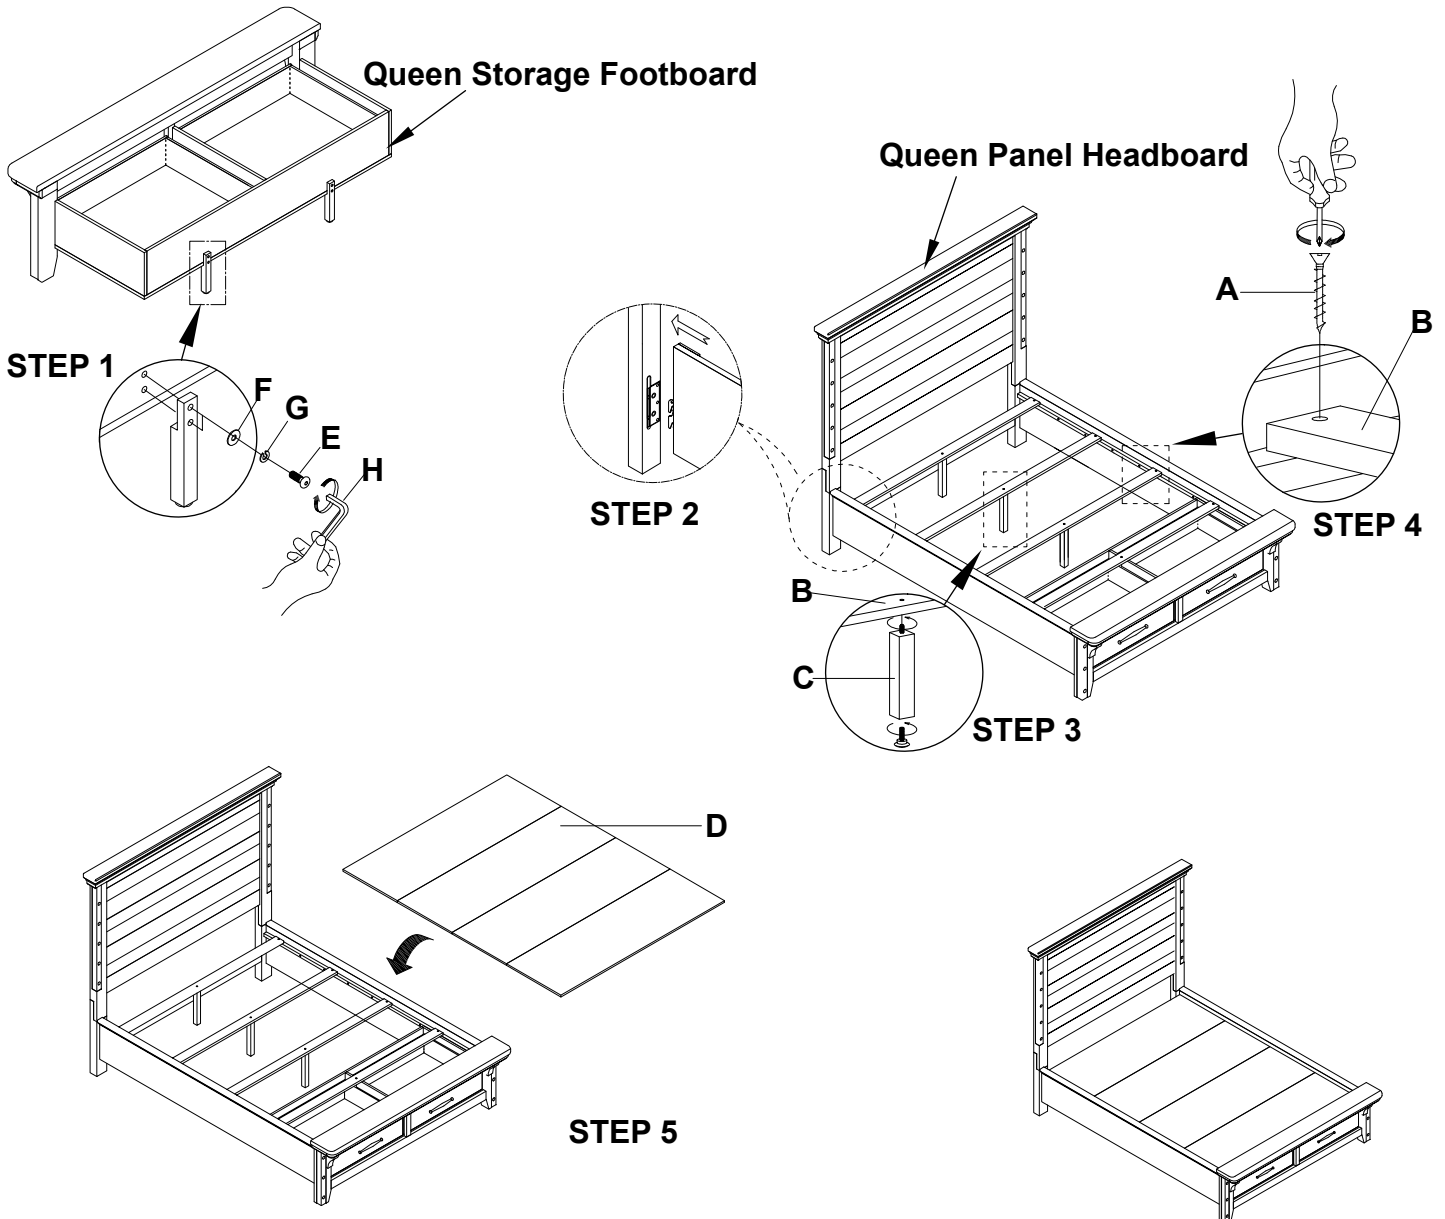

# ASSEMBLY INSTRUCTIONS

ITEM #: TS-BR-3565QS-CYB-FB

TS-BR-3565S-CYB-RS

DESCRIPTION: QUEEN STORAGE FOOTBOARD

QUEEN / KING STORAGE RAIL SET

Thank you for purchasing this quality product. Be sure to check all packing material carefully for small parts, which may have come loose inside the carton during shipment. Identify and count all parts / hardware and compare with the parts / hardware list below. Keep all hardware out of reach of small children.

## HARDWARE / PARTS LIST

<b>A</b>		Wood Screw	10 pcs	<b>E</b>		Bolt 1/4" x 1 1/4"	4 pcs
<b>B</b>		Slat	5 pcs	<b>F</b>		Flat Washer	4 pcs
<b>C</b>		Slat Support	6 pcs	<b>G</b>		Lock Washer	4 pcs
<b>D</b>		Decking	4 pcs	<b>H</b>		Allen Key	1 pc