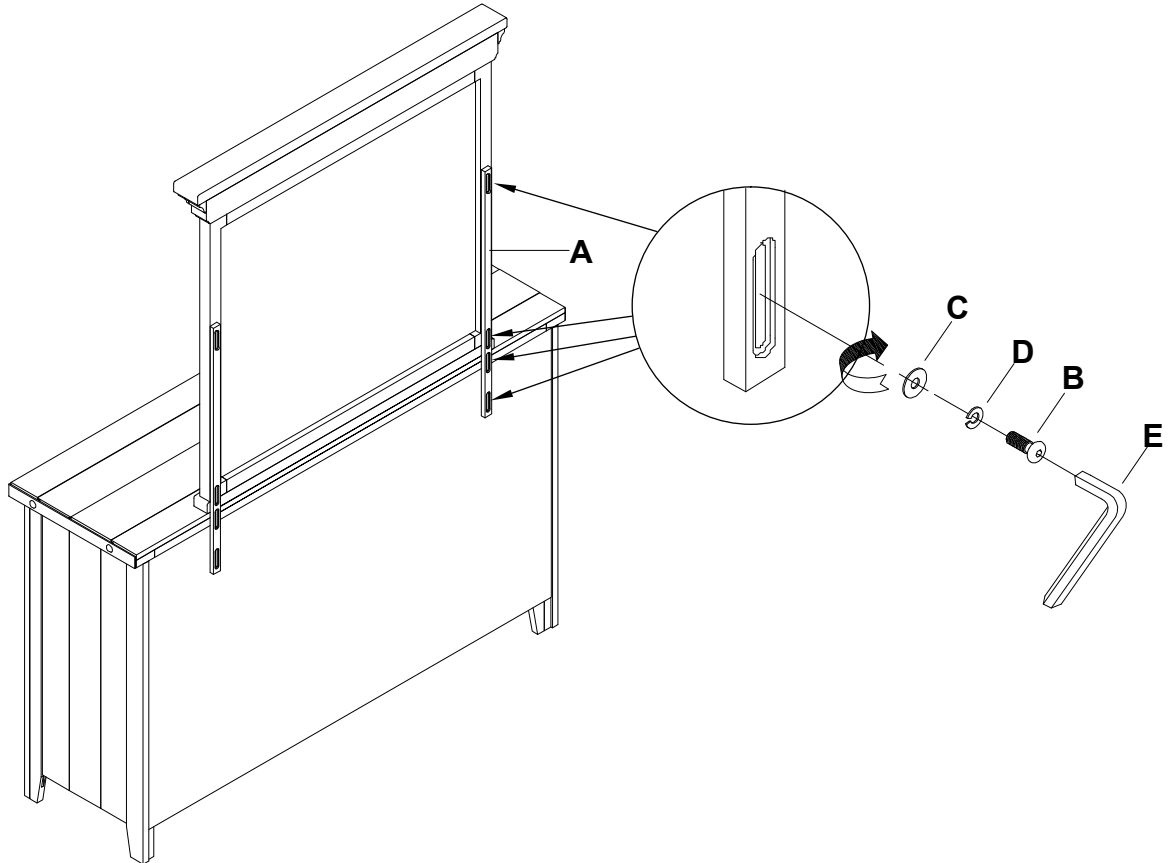

## ITEM #: TS-BR-3591-CYB-C

### DESCRIPTION: LANDSCAPE MIRROR

Thank you for purchasing this quality product. Be sure to check all packing material carefully for small parts, which may have come loose inside the carton during shipment. Identify and count all parts / hardware and compare with the parts / hardware list below. Keep all hardware out of reach of small children.

#### HARDWARE / PARTS LIST

<b>A</b>		Wood Support	2 pcs
<b>B</b>		Bolt 1/4" x 1 1/4"	8 pcs
<b>C</b>		Flat Washer	8 pcs
<b>D</b>		Lock Washer	8 pcs
<b>E</b>		Allen Key	1 pc

MADE IN VIETNAM