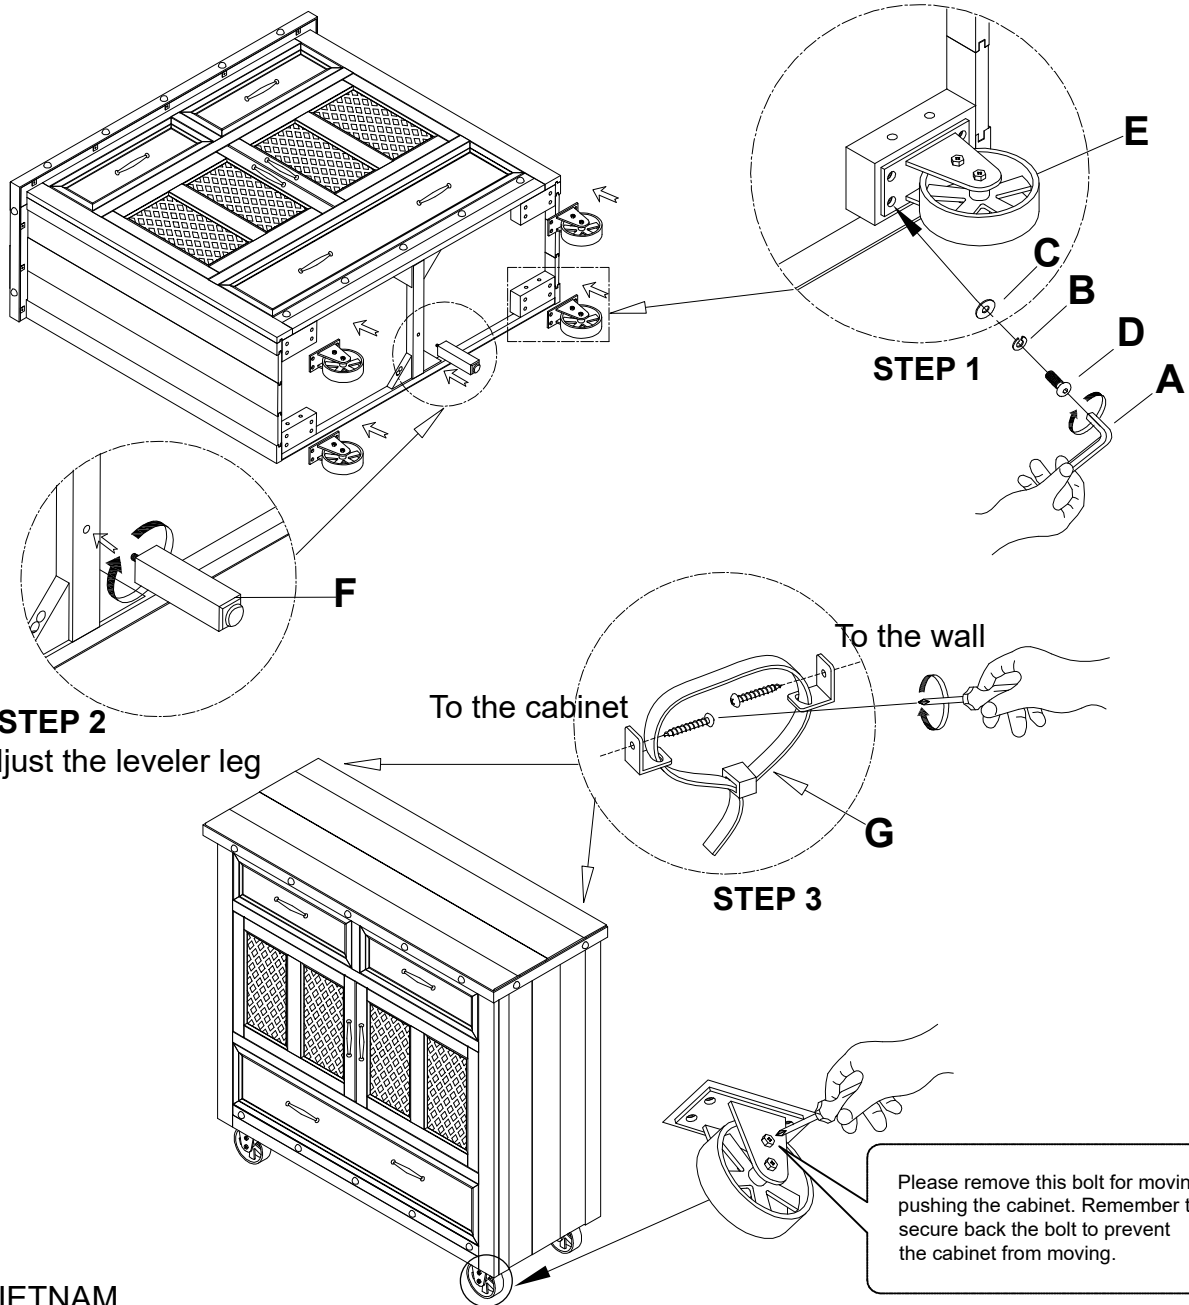

# ASSEMBLY INSTRUCTIONS

## ITEM #: TS-BR-3507MC-CYB-C

### DESCRIPTION: MEDIA CHEST, 7 DRAWER

Thank you for purchasing this quality product. Be sure to check all packing material carefully for small parts, which may have come loose inside the carton during shipment. Identify and count all parts / hardware and compare with the parts / hardware list below. Keep all hardware out of reach of small children.

### HARDWARE / PARTS LIST

<b>A</b>		Allen Key	1 pc	<b>E</b>		Metal Wheel	4 pcs
<b>B</b>		Spring Washer 5/16"	16 pcs	<b>F</b>		Center Leg	1 pc
<b>C</b>		Flat Washer 5/16"	16 pcs	<b>G</b>		Anti-tipping Restraint Kit	2 sets
<b>D</b>		Bolt 5/16" x 1"	16 pcs				