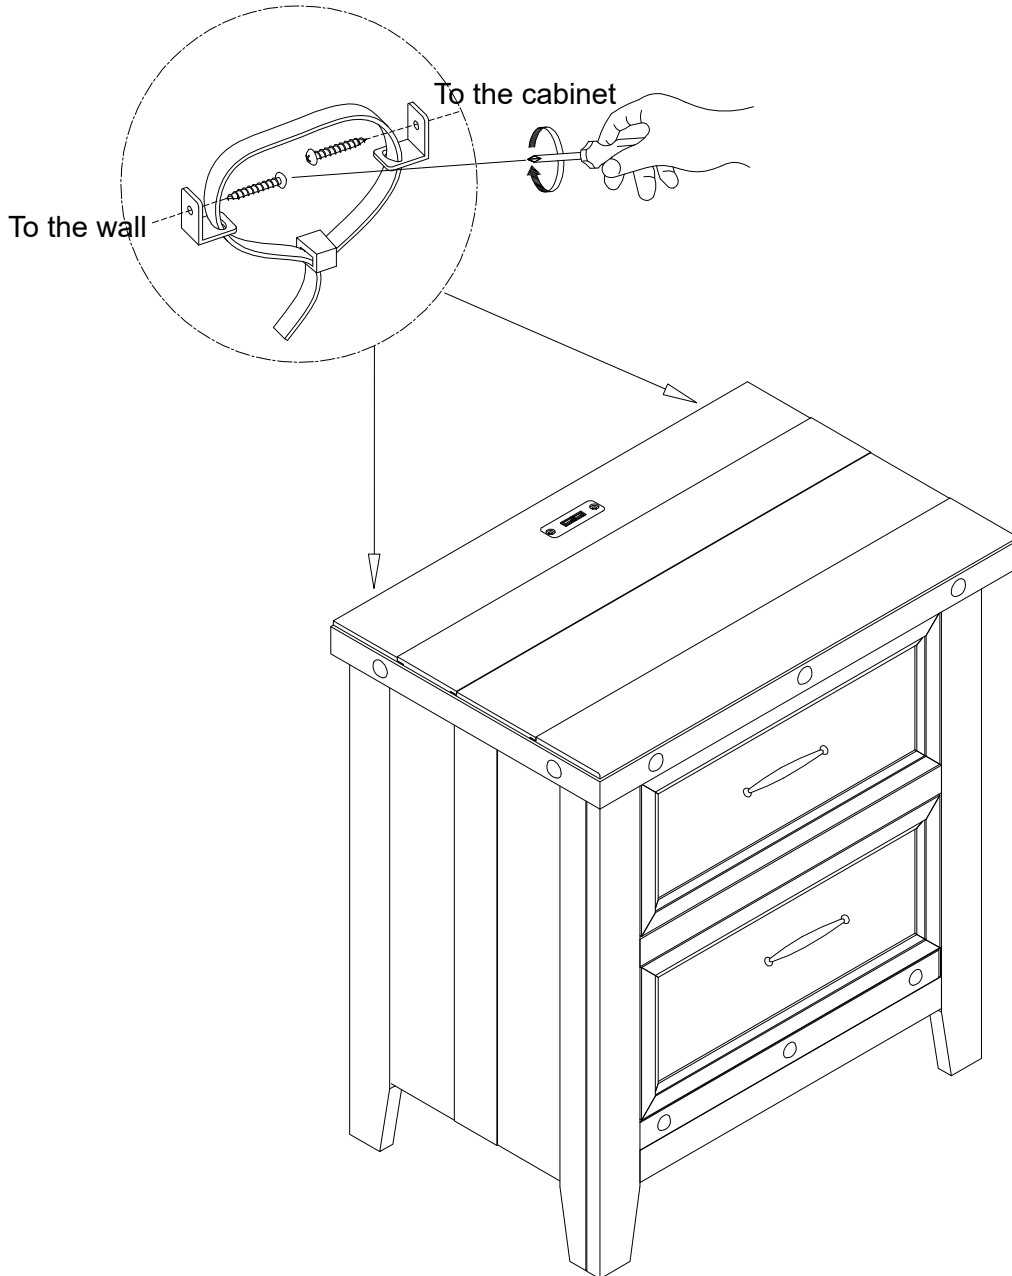

# ASSEMBLY INSTRUCTIONS

ITEM #: TS-BR-3502-CYB-C  
DESCRIPTION: NIGHTSTAND, 2 DRAWER

Thank you for purchasing this quality product. Be sure to check all packing material carefully for small parts, which may have come loose inside the carton during shipment. Identify and count all parts / hardware and compare with the parts / hardware list below. Keep all hardware out of reach of small children.

MADE IN VIETNAM

HARDWARE		
	Anti-tipping Restraint Kit	2 Sets