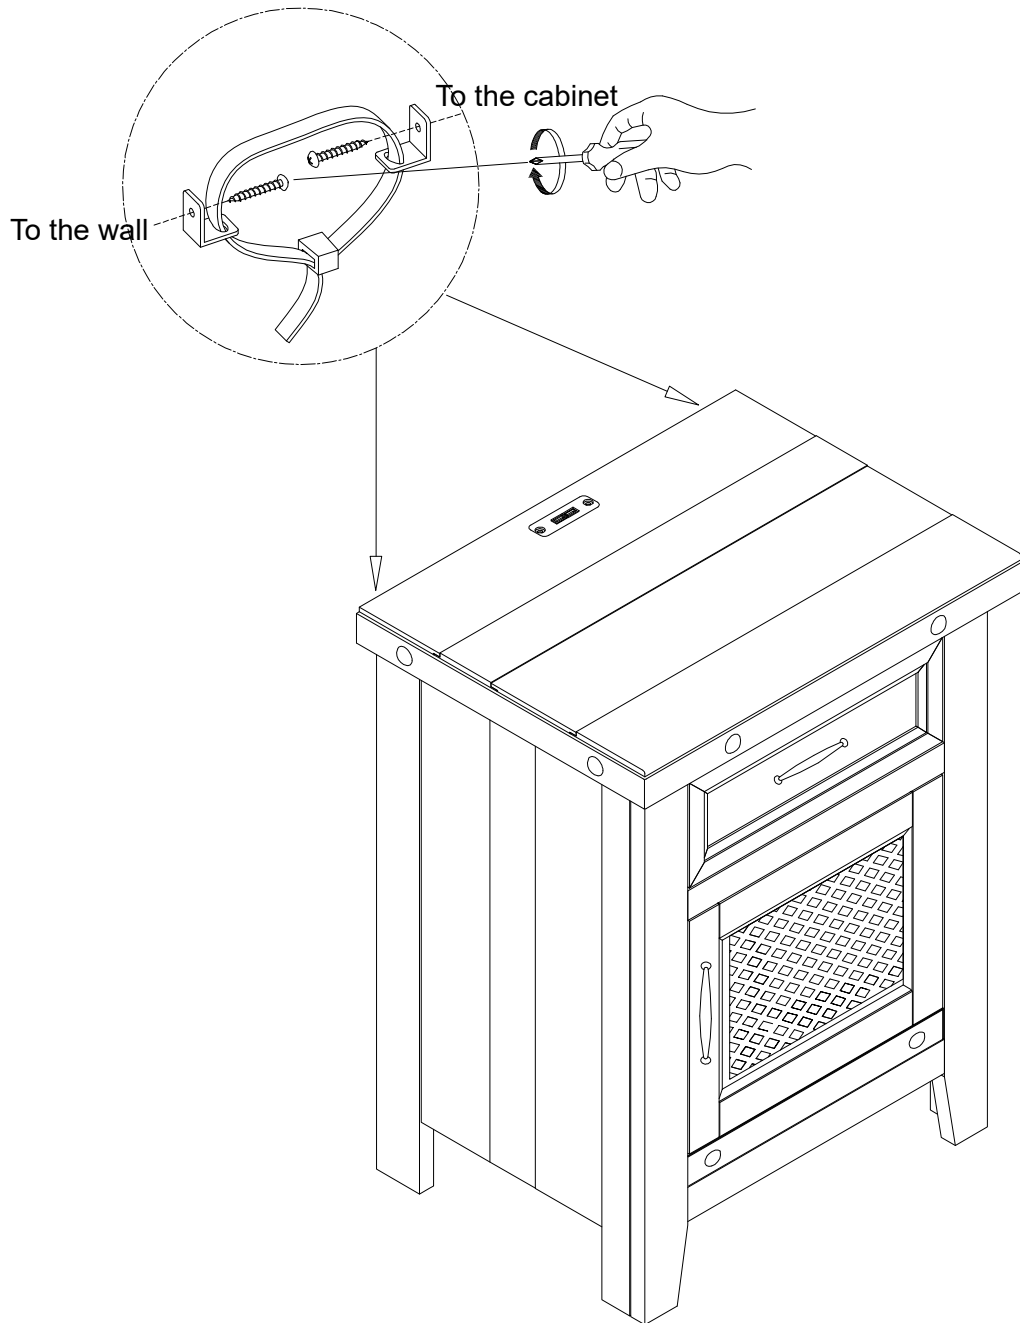

ASSEMBLY INSTRUCTIONS

ITEM #: TS-BR-3501-CYB-C
DESCRIPTION: NIGHTSTAND, 1 DRAWER

Thank you for purchasing this quality product. Be sure to check all packing material carefully for small parts, which may have come loose inside the carton during shipment. Identify and count all parts / hardware and compare with the parts / hardware list below. Keep all hardware out of reach of small children.

MADE IN VIETNAM

HARDWARE		
	Anti-tipping Restraint Kit	2 Sets