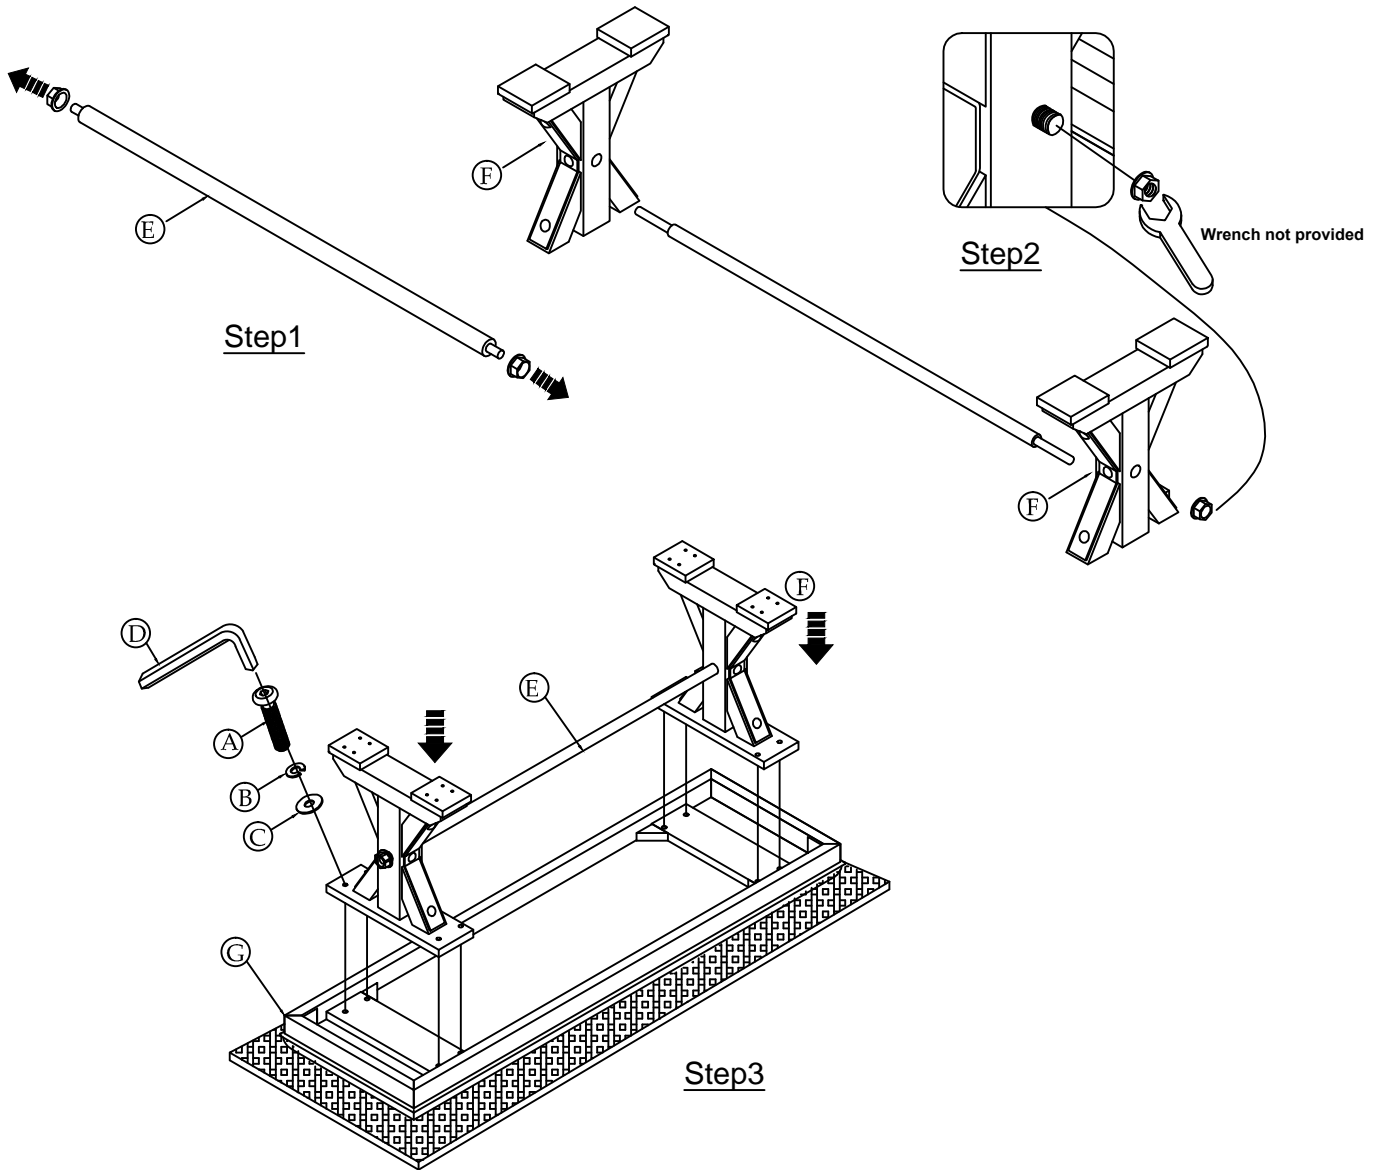

# ASSEMBLY INSTRUCTIONS

1/1

ITEM NO : TS-CH-1754CB-CYB-RTA  
BENCH W/CUSHION

Thank you for purchasing this quality product. Be sure to check all packing material carefully for small parts, which may have come loose inside the carton during shipment. Identify and count all parts and compare with the parts List below.

## HARDWARE & PARTS LIST

ITEM	DRAWING	DESCRIPTION		Q'TY
A		Bolt	ø5/16x1-1/2"	8 PCS
B		Spring Washer	5/16"	8 PCS
C		Flat Washer	5/16"x19	8PCS
D		Allen Wrench	5mm	1 PC
E		Bottom rail		1 PC
F		Legs frame		2 PCS
G		Cushion		1 PC

Do not tighten screws until completely assembled.

Made in Vietnam