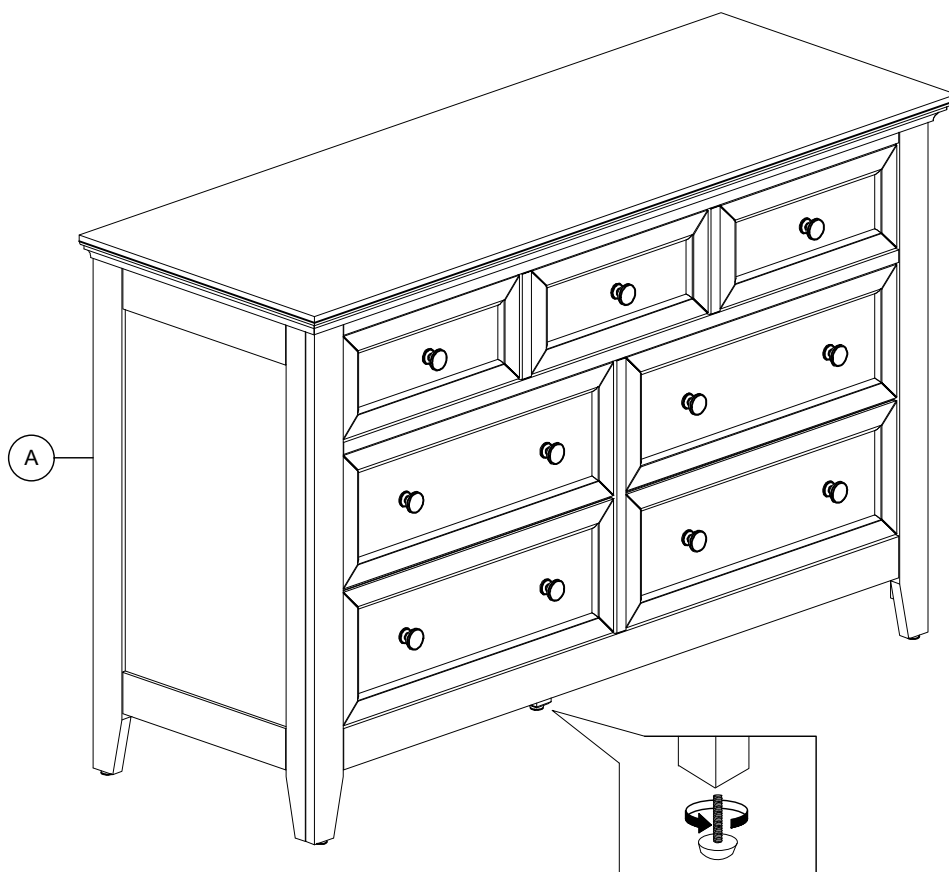

INTERCON
FURNITURE FOR LIFE

ASSEMBLY INSTRUCTIONS

DESCRIPTION : 7 DRAWER DRESSER

ITEM NO : SM-BR-4307-TUS-C

SM-BR-4307-RWH-C

Thank you for purchasing this quality product. Be sure to check all packing material carefully for small parts that may have come loose inside the carton during shipment. Identify and count all parts and compare with the parts list below. Please keep all hardware out of reach of small children.

A  DRESSER 1 PC						

Note : Adjust leveller to stabilize

ASSEMBLY TIPS:

1. Remove hardware from box and sort by size.
2. Please check to see that all hardware and parts are present prior start of assembly.
3. Please follow attached instructions in the same sequence as numbered to assure fast and easy assembly.