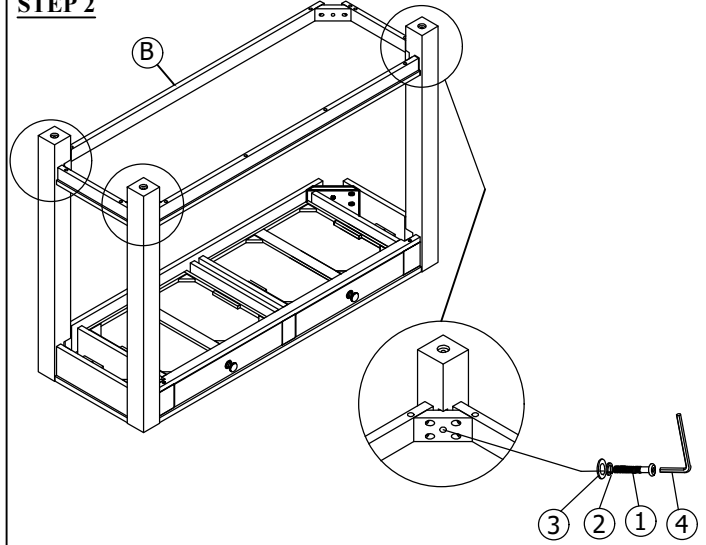

INTERCON
FURNITURE FOR LIFE

ASSEMBLY INSTRUCTION

DESCRIPTION : 50" Media/Sofa Table

ITEM NO : SL-TA-5018-BCO-C

Thank you for purchasing this quality product. Be sure to check all packing material carefully for small parts which may have come loose inside the carton during shipment. Identify and count all parts and compare with the parts list below. Please keep all hardware out of reach of small children.

A Table Top 1 PC	B Shelf 1 PC	C Table Legs 4 Pcs					
1 JCBC BOLT 1/4" x 40mm 12 Pcs	2 Spring Washer 1/4" 12 Pcs	3 Flat Washer 1/4" x 19mm 12 Pcs	4 Allen Key M4 1 PC				

STEP 1

STEP 2

STEP 3

STEP 4

ASSEMBLY TIPS:

1. Remove hardware from box and sort by size.
2. Please check to see that all hardware and parts are present prior start of assembly.
3. Please follow attached instructions in the same sequence as numbered to assure fast and easy assembly.

⚠ WARNING!

1. Don't attempt to repair or modify parts that are broken or defective. Please contact the store immediately.
2. This product is for home use only and not intended for commercial establishments.