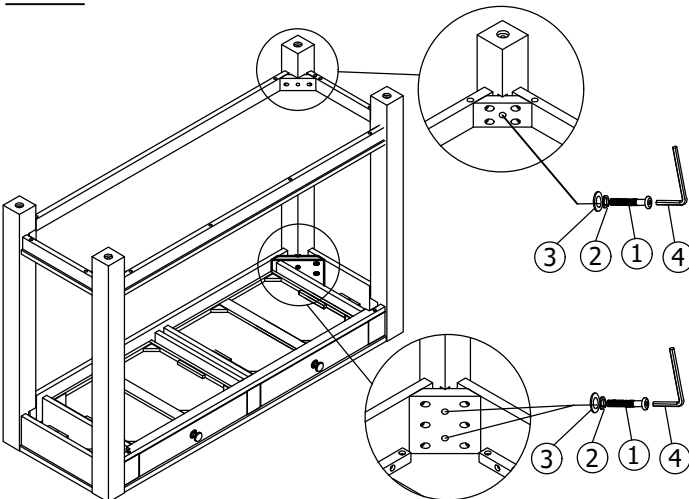

INTERCON
FURNITURE FOR LIFE

ASSEMBLY INSTRUCTION

DESCRIPTION : 50" Media/Sofa Table

ITEM NO : SL-TA-5018-BCO-C

Thank you for purchasing this quality product. Be sure to check all packing material carefully for small parts which may have come loose inside the carton during shipment. Identify and count all parts and compare with the parts list below. Please keep all hardware out of reach of small children.

<p>A</p>  <p>Table Top 1 PC</p>	<p>B</p>  <p>Shelf 1 PC</p>	<p>C</p>  <p>Table Legs 4 Pcs</p>					
<p>1</p>  <p>JCBC BOLT 1/4" x 40mm 12 Pcs</p>	<p>2</p>  <p>Spring Washer 1/4" 12 Pcs</p>	<p>3</p>  <p>Flat Washer 1/4" x 19mm 12 Pcs</p>	<p>4</p>  <p>Allen Key M4 1 PC</p>				

STEP 1

STEP 2

STEP 3

STEP 4

ASSEMBLY TIPS:

1. Remove hardware from box and sort by size.
2. Please check to see that all hardware and parts are present prior start of assembly.
3. Please follow attached instructions in the same sequence as numbered to assure fast and easy assembly.