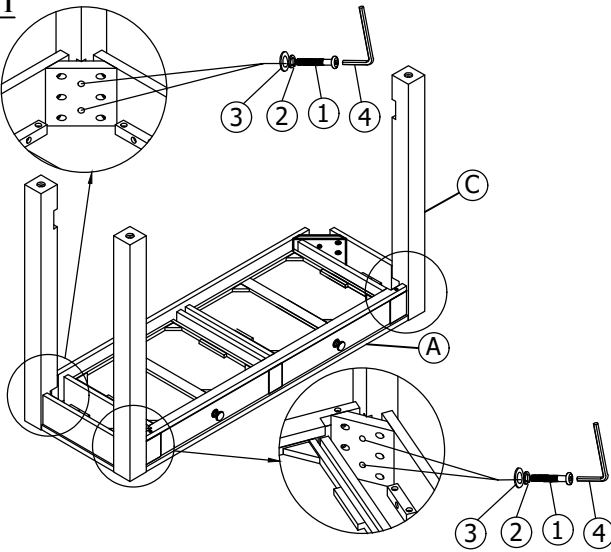

INTERCON
FURNITURE FOR LIFE

ASSEMBLY INSTRUCTION

DESCRIPTION : 50" Media/Sofa Table

ITEM NO : SL-TA-5018-BCO-C

Thank you for purchasing this quality product. Be sure to check all packing material carefully for small parts which may have come loose inside the carton during shipment. Identify and count all parts and compare with the parts list below. Please keep all hardware out of reach of small children.

<p>A</p>  <p>Table Top 1 PC</p>	<p>B</p>  <p>Shelf 1 PC</p>	<p>C</p>  <p>Table Legs 4 Pcs</p>					
<p>1</p>  <p>JCBC BOLT 1/4" x 40mm 12 Pcs</p>	<p>2</p>  <p>Spring Washer 1/4" 12 Pcs</p>	<p>3</p>  <p>Flat Washer 1/4" x 19mm 12 Pcs</p>	<p>4</p>  <p>Allen Key M4 1 PC</p>				

STEP 1

STEP 2

STEP 3

STEP 4

ASSEMBLY TIPS:

1. Remove hardware from box and sort by size.
2. Please check to see that all hardware and parts are present prior start of assembly.
3. Please follow attached instructions in the same sequence as numbered to assure fast and easy assembly.