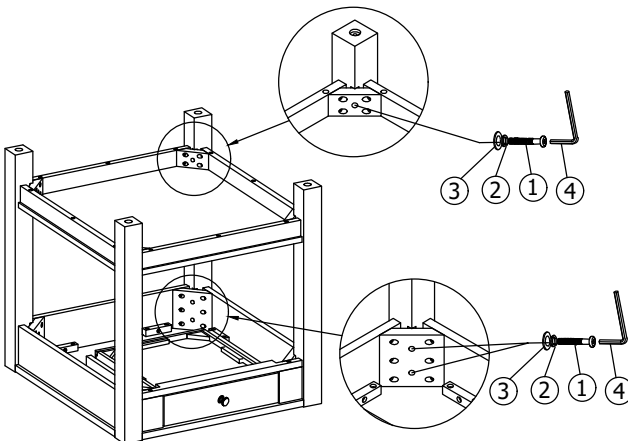

# ASSEMBLY INSTRUCTION

DESCRIPTION : 24" End Table

ITEM NO : SL-TA-2426-BCO-C

Thank you for purchasing this quality product. Be sure to check all packing material carefully for small parts which may have come loose inside the carton during shipment. Identify and count all parts and compare with the parts list below. Please keep all hardware out of reach of small children.

<p><b>A</b></p>  <p>Table Top 1 PC</p>	<p><b>B</b></p>  <p>Shelf 1 PC</p>	<p><b>C</b></p>  <p>Table Legs 4 Pcs</p>					
<p><b>1</b></p>  <p>JCBC BOLT 1/4" x 40mm 12 Pcs</p>	<p><b>2</b></p>  <p>Spring Washer 1/4" 12 Pcs</p>	<p><b>3</b></p>  <p>Flat Washer 1/4" x 19mm 12 Pcs</p>	<p><b>4</b></p>  <p>Allen Key M4 1 PC</p>				

**STEP 1**

**STEP 2**

**STEP 3**

**STEP 4**

**ASSEMBLY TIPS:**

1. Remove hardware from box and sort by size.
2. Please check to see that all hardware and parts are present prior start of assembly.
3. Please follow attached instructions in the same sequence as numbered to assure fast and easy assembly.