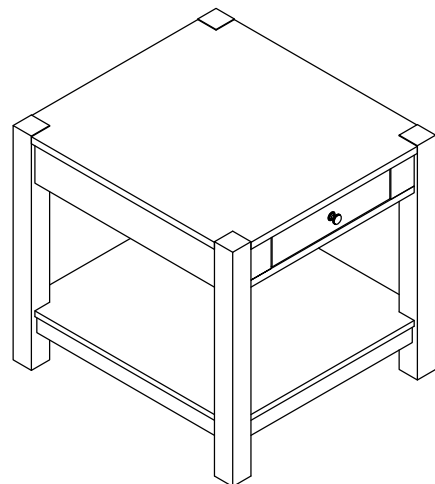

ASSEMBLY TIPS:

1. Remove hardware from box and sort by size.
2. Please check to see that all hardware and parts are present prior start of assembly.
3. Please follow attached instructions in the same sequence as numbered to assure fast and easy assembly.

⚠ WARNING!

1. Don't attempt to repair or modify parts that are broken or defective. Please contact the store immediately.
2. This product is for home use only and not intended for commercial establishments.