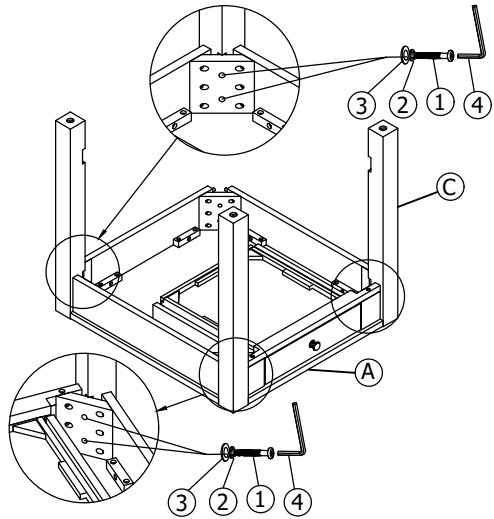

INTERCON
FURNITURE FOR LIFE

ASSEMBLY INSTRUCTION

DESCRIPTION : 24" End Table

ITEM NO : SL-TA-2426-BCO-C

Thank you for purchasing this quality product. Be sure to check all packing material carefully for small parts which may have come loose inside the carton during shipment. Identify and count all parts and compare with the parts list below. Please keep all hardware out of reach of small children.

A Table Top 1 PC	B Shelf 1 PC	C Table Legs 4 Pcs					
1 JCBC BOLT 1/4" x 40mm 12 Pcs	2 Spring Washer 1/4" 12 Pcs	3 Flat Washer 1/4" x 19mm 12 Pcs	4 Allen Key M4 1 PC				

STEP 1