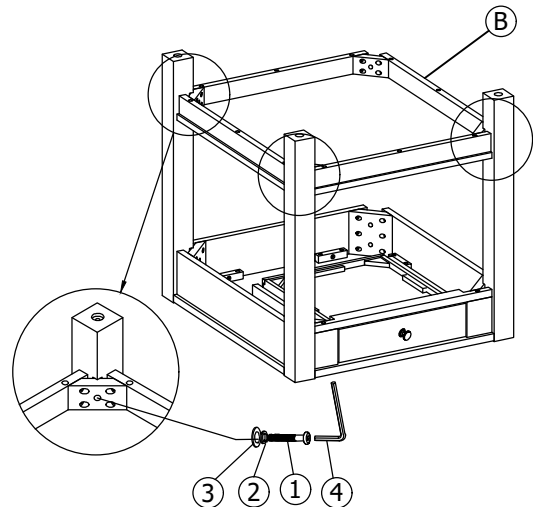

INTERCON
FURNITURE FOR LIFE

ASSEMBLY INSTRUCTION

DESCRIPTION : 24" End Table

ITEM NO : SL-TA-2426-BCO-C

Thank you for purchasing this quality product. Be sure to check all packing material carefully for small parts which may have come loose inside the carton during shipment. Identify and count all parts and compare with the parts list below. Please keep all hardware out of reach of small children.

A Table Top 1 PC	B Shelf 1 PC	C Table Legs 4 Pcs					
1 JCBC BOLT 1/4" x 40mm 12 Pcs	2 Spring Washer 1/4" 12 Pcs	3 Flat Washer 1/4" x 19mm 12 Pcs	4 Allen Key M4 1 PC				

STEP 1

STEP 2

STEP 3

STEP 4

ASSEMBLY TIPS:

1. Remove hardware from box and sort by size.
2. Please check to see that all hardware and parts are present prior start of assembly.
3. Please follow attached instructions in the same sequence as numbered to assure fast and easy assembly.

⚠ WARNING!

1. Don't attempt to repair or modify parts that are broken or defective. Please contact the store immediately.
2. This product is for home use only and not intended for commercial establishments.