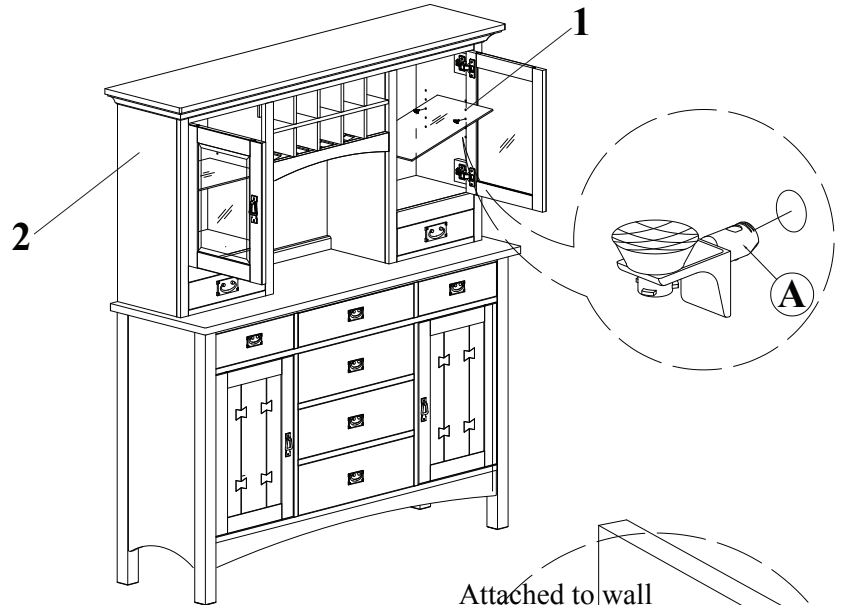

Assembly Instructions

Item No: OP-CA-6030-MIS-TOP

Description: OAK PARK HUTCH

Thank you for purchasing this quality product. Carefully check all packing material for small parts which may have come loose inside the carton during shipment. Study all the instructions carefully before assembly. Check all the connections are tight and the product does not wobble before using. Keep all hardware out of the reach of children.

Parts List

No.		Q'ty
1	Glass shelf	2
2	Hutch	1

Hardware List

No.		Q'ty
A	Glass Shelf Support	8
B	Mending Plate	2
C	Screw Ø4 x 18	4
D	Anti-tip Kit	1