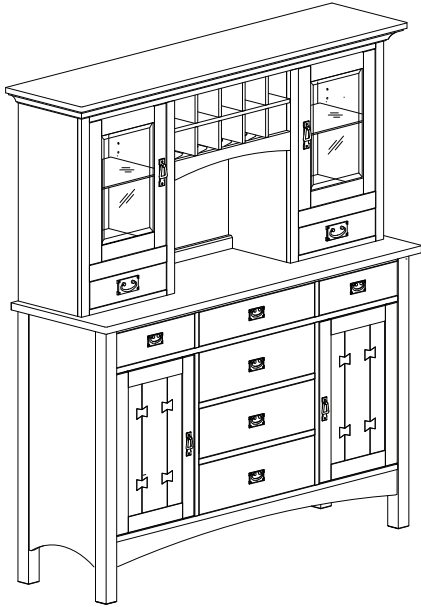

Assembly Instructions

Item No: OP-CA-6030-MIS-TOP

Description: OAK PARK HUTCH

Thank you for purchasing this quality product. Carefully check all packing material for small parts which may have come loose inside the carton during shipment. Study all the instructions carefully before assembly. Check all the connections are tight and the product does not wobble before using. Keep all hardware out of the reach of children.

Parts List

No.		Q'ty
1	Glass shelf	2
2	Hutch	1

Hardware List

No.		Q'ty
A	Glass Shelf Support	8
B	Mending Plate	2
C	Screw Ø4 x 18	4
D	Anti-tip Kit	1