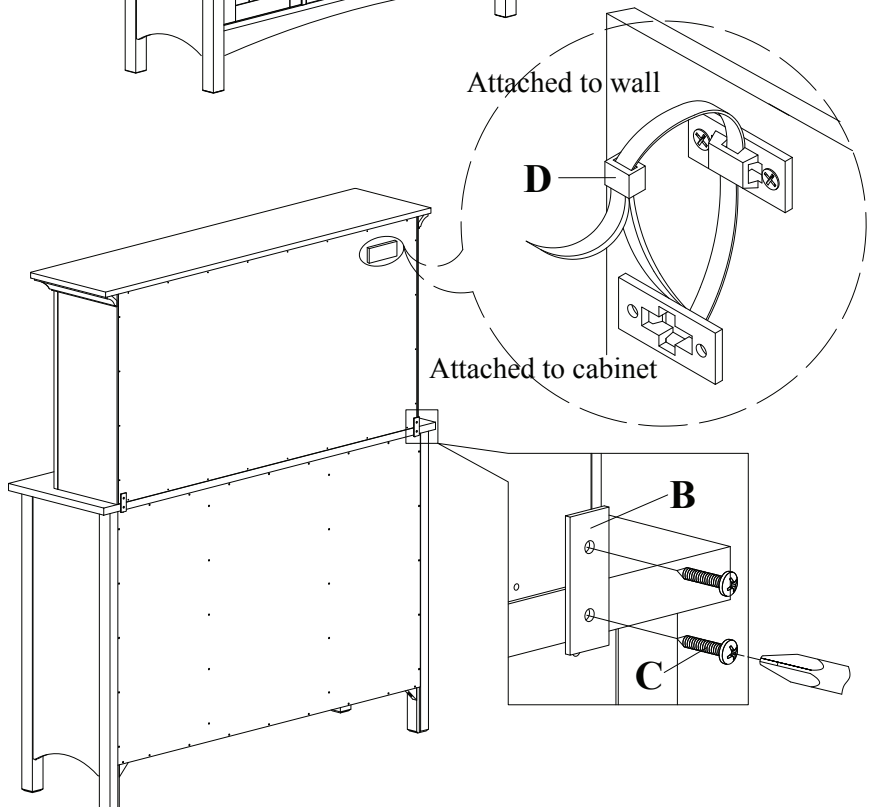

Assembly Instructions

Item No: OP-CA-6030-MIS-TOP

Description: OAK PARK HUTCH

Thank you for purchasing this quality product. Carefully check all packing material for small parts which may have come loose inside the carton during shipment. Study all the instructions carefully before assembly. Check all the connections are tight and the product does not wobble before using. Keep all hardware out of the reach of children.

Parts List

No.		Q'ty
1	Glass shelf	2
2	Hutch	1

Hardware List

No.		Q'ty
A	Glass Shelf Support	8
B	Mending Plate	2
C	Screw Ø4 x 18	4
D	Anti-tip Kit	1