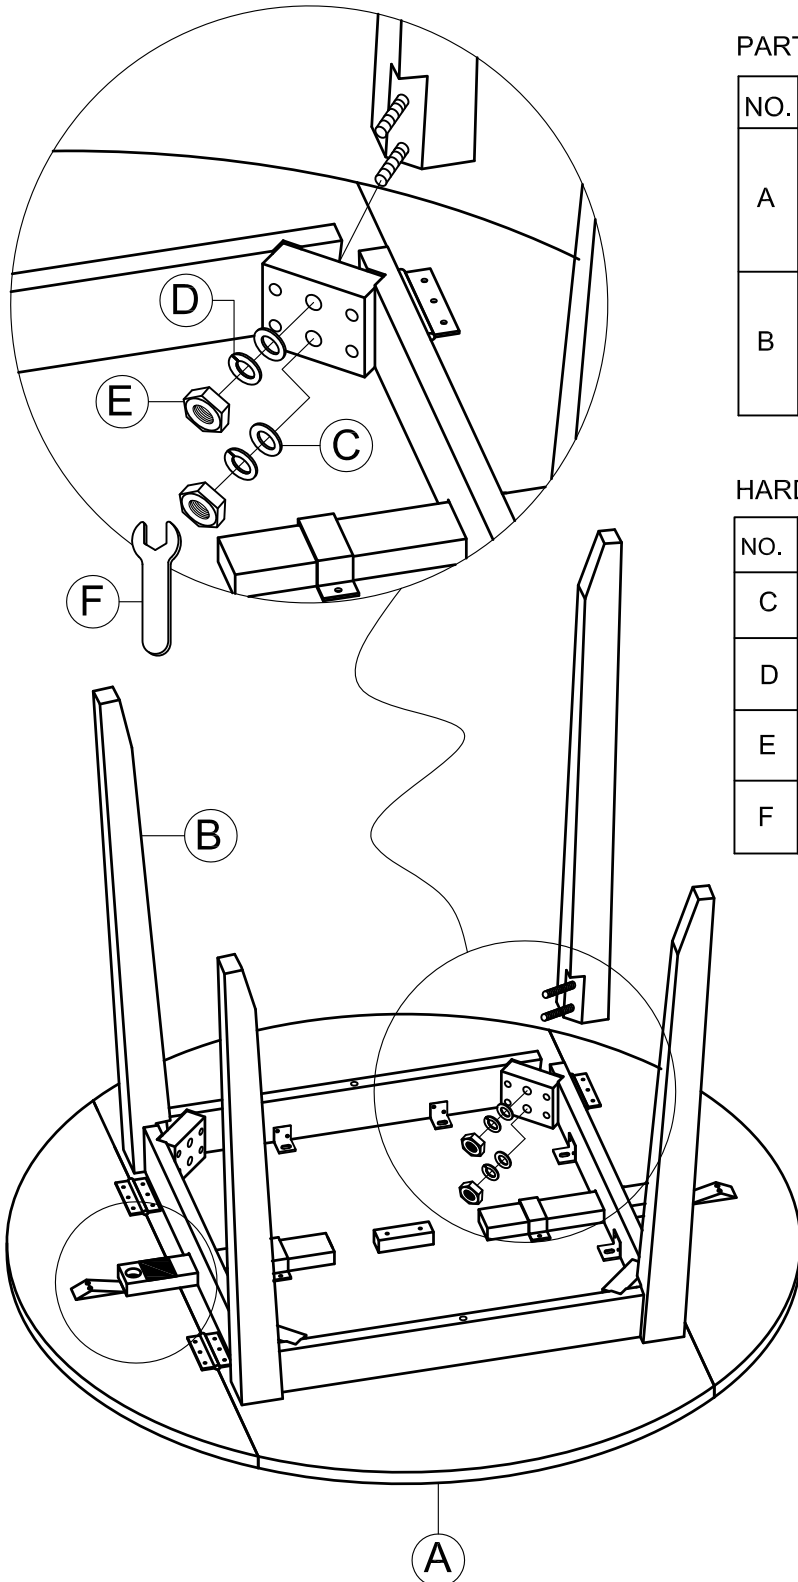

ASSEMBLY INSTRUCTIONS

ITEM NO : KA-TA-4242D-RAI-C

42" DROP LEAF DINING TABLE

Thank you for purchasing this quality product. Be sure to check all packing material carefully for small parts that may have come loose inside the carton during shipment. Please keep all hardware out of reach of small children

PARTS LIST :

NO.	DESCRIPTION	SKETCH	QTY
A	TABLE TOP		1 pc
B	LEG		4 pcs

HARDWARE LIST :

NO.	DESCRIPTION	SIZE	SKETCH	QTY
C	Flat Washer	$\phi 5/16$ "x $\phi 19$ mm		8 pcs
D	Spring Washer	$\phi 5/16$ "x $\phi 12$ mm		8 pcs
E	Hex Nut	$\phi 5/16$ "x 12mm		8 pcs
F	Wrench	12mmx75mm		1 pc