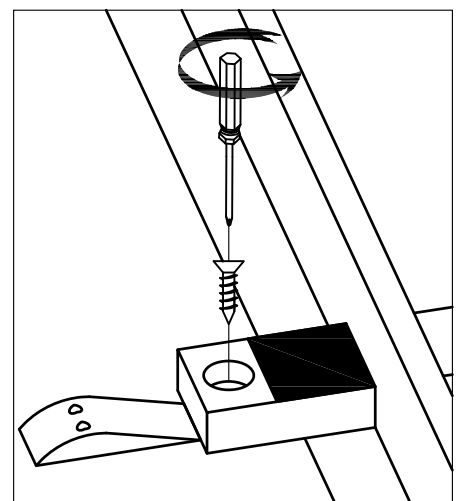

ASSEMBLY INSTRUCTIONS

ITEM NO : KA-TA-4242D-RAI-C

42" DROP LEAF DINING TABLE

Thank you for purchasing this quality product. Be sure to check all packing material carefully for small parts that may have come loose inside the carton during shipment. Please keep all hardware out of reach of small children

PARTS LIST :

NO.	DESCRIPTION	SKETCH	QTY
A	TABLE TOP		1 pc
B	LEG		4 pcs

HARDWARE LIST :

NO.	DESCRIPTION	SIZE	SKETCH	QTY
C	Flat Washer	$\phi 5/16$ "x $\phi 19$ mm		8 pcs
D	Spring Washer	$\phi 5/16$ "x $\phi 12$ mm		8 pcs
E	Hex Nut	$\phi 5/16$ "x 12mm		8 pcs
F	Wrench	12mmx75mm		1 pc