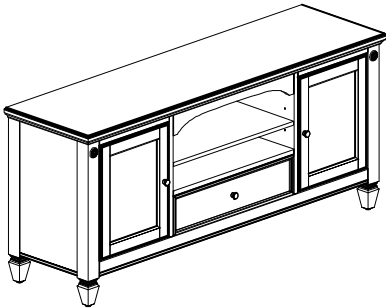

ASSEMBLY INSTRUCTION

Item No : GW-HT-6418-RBC-C

GW-HT-6418-RWC-C

Description : 64" CONSOLE (LARGE)

IMPORTANT NOTE :

- Place all wooden parts on a clean and smooth surface such as a rug or carpet to avoid the parts from being scratched.
- Check to be sure that you have all parts and hardware.
- Remove all wrapping materials, including staples & packing straps before you start to assemble.
- Do not tighten all screws / bolts until all completely assembled.
- Keep all hardware parts out of reach of children.

PART LIST		
NO	DESCRIPTION	QTY/PCS
1	64" CONSOLE (LARGE)	1 PC

HARDWARE LIST		
NO	DESCRIPTION	QTY/PCS
A1	BRACKET 	4 PCS
A2	TIE WRAP 	2 PCS
A3	SCREW 2" 	2 PCS
A4	SCREW 5/8" 	2 PCS

NOTE : YOU WILL ALSO NEED A PHILIP SCREW DRIVER (NOT PROVIDED)