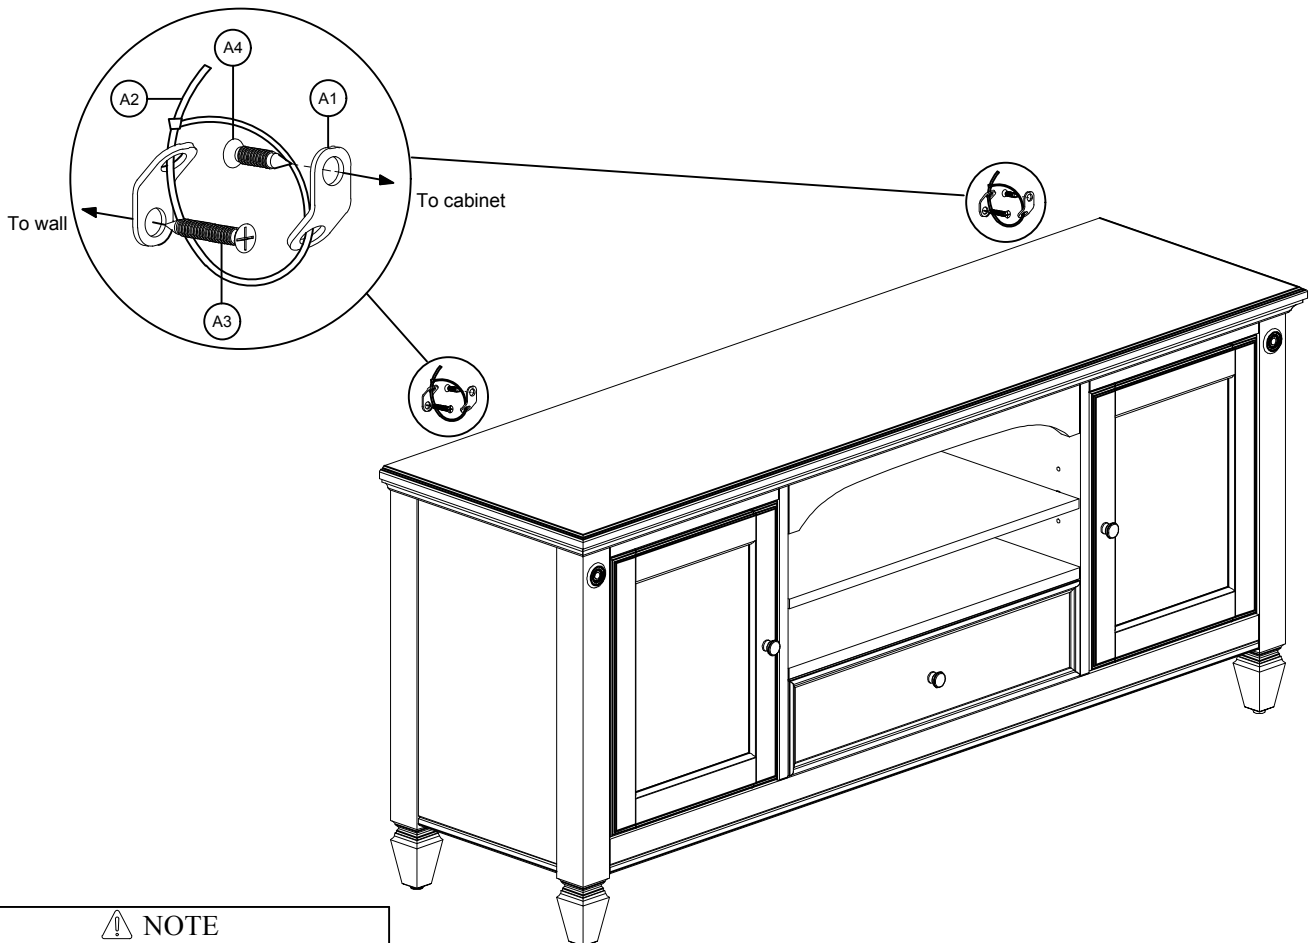

ASSEMBLY INSTRUCTION

Item No : GW-HT-6418-RBC-C

GW-HT-6418-RWC-C

Description : 64" CONSOLE (LARGE)

IMPORTANT NOTE :

- Place all wooden parts on a clean and smooth surface such as a rug or carpet to avoid the parts from being scratched.
- Check to be sure that you have all parts and hardware.
- Remove all wrapping materials, including staples & packing straps before you start to assemble.
- Do not tighten all screws / bolts until all completely assembled.
- Keep all hardware parts out of reach of children.

PART LIST		
NO	DESCRIPTION	QTY/PCS
1	64" CONSOLE (LARGE)	1 PC

HARDWARE LIST		
NO	DESCRIPTION	QTY/PCS
A1	BRACKET 	4 PCS
A2	TIE WRAP 	2 PCS
A3	SCREW 2" 	2 PCS
A4	SCREW 5/8" 	2 PCS

NOTE : YOU WILL ALSO NEED A PHILIP SCREW DRIVER (NOT PROVIDED)

 **NOTE**
Tipping restraint hardware kit is included with this product. Refer to installation instruction on the hardware pack.