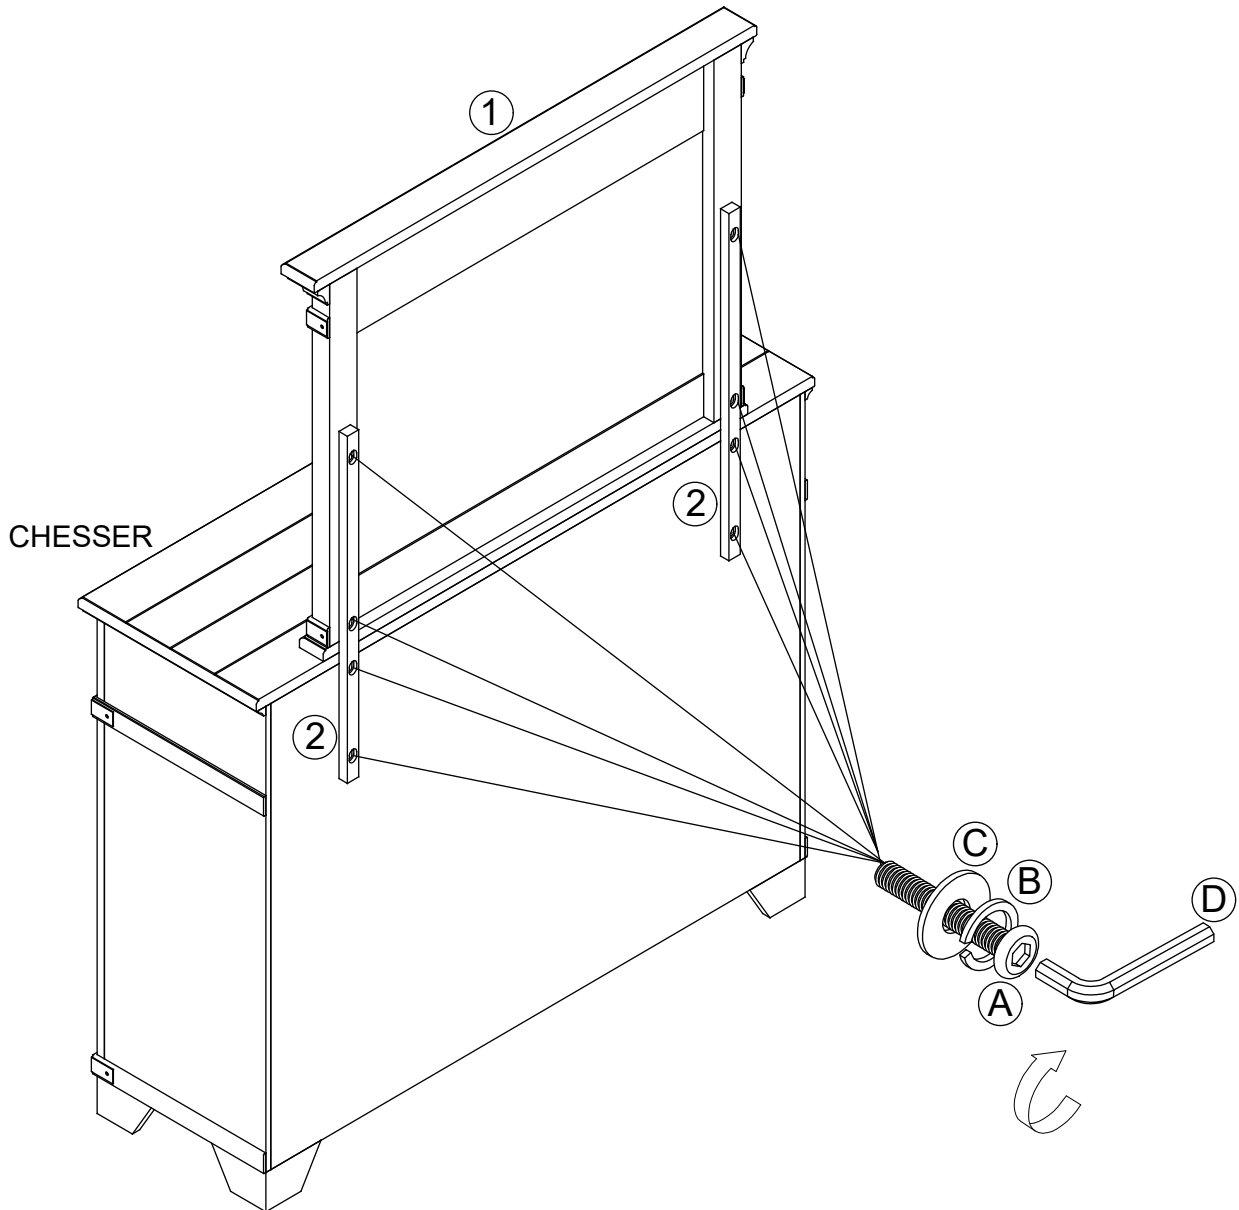

INTERCON
FURNITURE FOR LIFE

ASSEMBLY INSTRUCTION

DESCRIPTION : CHESSER MIRROR

ITEM NO : FG-BR-4991-STE-C

Thank you for purchasing this quality product. Be sure to check all packing material carefully for small parts which may have come loose inside the carton during shipment. Identify and count all parts and compare with the parts list below. Please keep all hardware out of reach of small children.

<p>1</p>  <p>CHESSER MIRROR 1 PC</p>	<p>2</p>  <p>SUPPORT RAIL 2 PCS</p>						
<p>A</p>  <p>BOLT 1/4" x 32MM 8 PCS</p>	<p>B</p>  <p>SPRING WASHER 1/4" 8 PCS</p>	<p>C</p>  <p>FLAT WASHER 1/4" x 18MM 8 PCS</p>	<p>D</p>  <p>ALLEN KEY M4 1 PC</p>				

STEP 1

ASSEMBLY TIPS:

1. Remove hardware from box and sort by size.
2. Please check to see that all hardware and parts are present prior start of assembly.
3. Please follow attached instructions in the same sequence as numbered to assure fast and easy assembly.