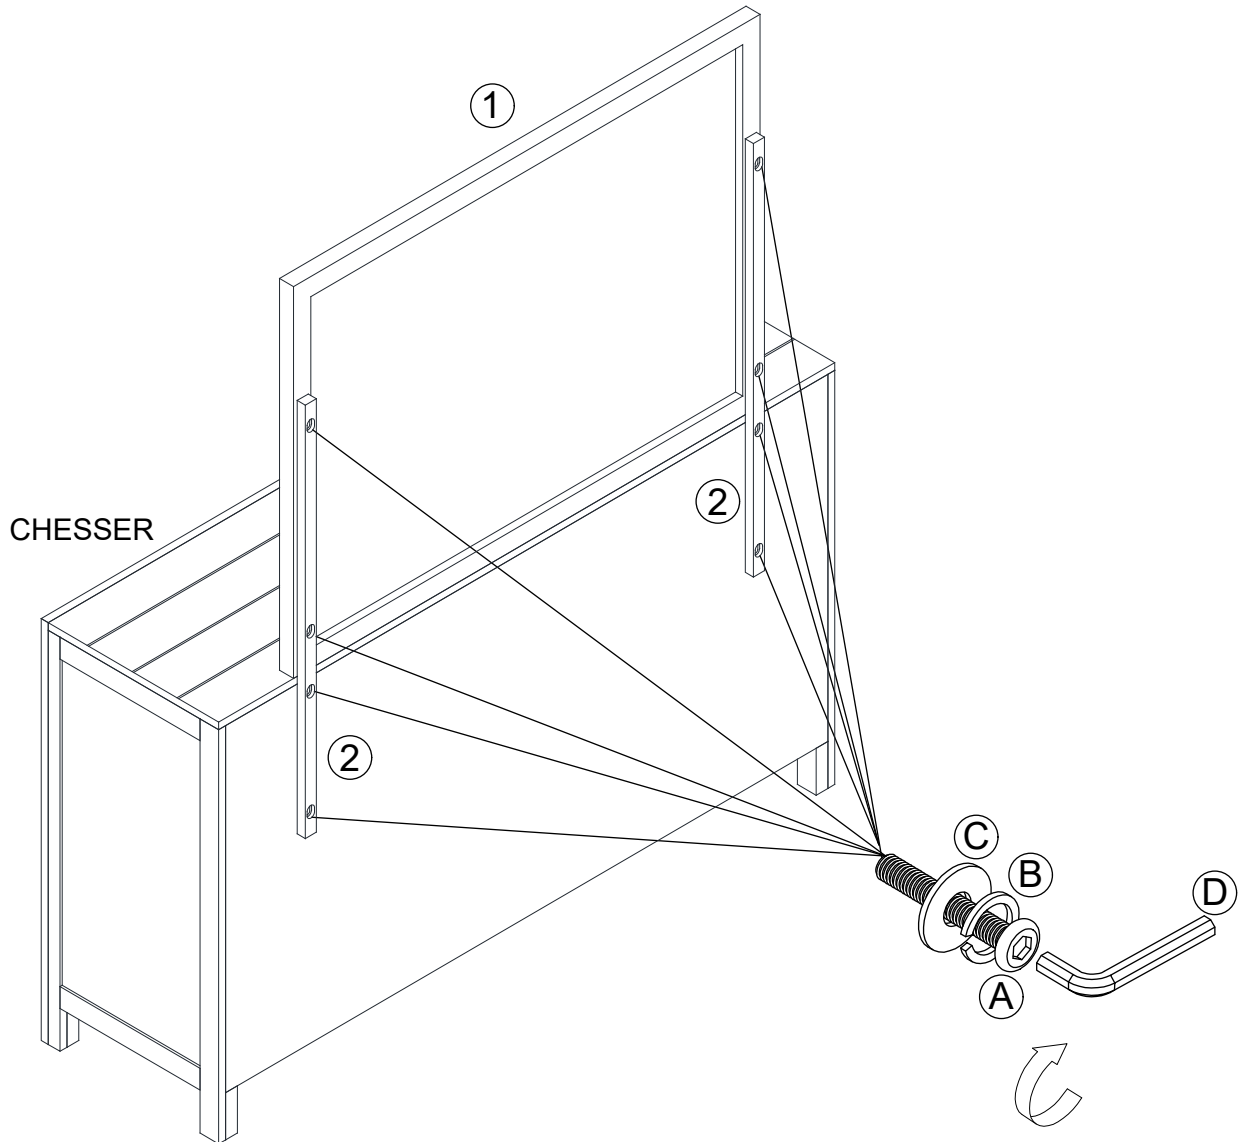

# ASSEMBLY INSTRUCTION

DESCRIPTION : MIRROR, 50 x 36

ITEM NO : EB-BR-4191-WSN-C

Thank you for purchasing this quality product. Be sure to check all packing material carefully for small parts which may have come loose inside the carton during shipment. Identify and count all parts and compare with the parts list below. Please keep all hardware out of reach of small children.

<p>1</p>  <p>CHESSER MIRROR 1 PC</p>	<p>2</p>  <p>SUPPORT RAIL 2 PCS</p>						
<p>A</p>  <p>BOLT 1/4" x 32MM 8 PCS</p>	<p>B</p>  <p>SPRING WASHER 1/4" 8 PCS</p>	<p>C</p>  <p>FLAT WASHER 1/4" x 18MM 8 PCS</p>	<p>D</p>  <p>ALLEN KEY M4 1 PC</p>				

## STEP 1