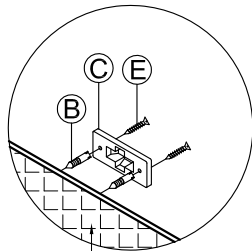

ASSEMBLY INSTRUCTIONS

ITEM NO : DT-HT-5519D-CCR-C

Thank you for purchasing this quality product. Be sure to check all packing material carefully for small parts that may have come loose inside the carton during shipment. Please keep all hardware out of reach of small children

PARTS LIST :

NO.	DESCRIPTION	SKETCH	QTY
A	55" Console		1 pc

HARDWARE LIST :

NO.	DESCRIPTION	SIZE	SKETCH	QTY
B	Wall Mounts	φ9x27mm		4 pcs
C	Mounting Plates	47x22x9mm		4 pcs
D	Secure Band	310x12x8mm		2 pcs
E	Screw	φ7xφ3.5x25mm		4 pcs
F	Screw	φ7xφ3.5x16mm		4 pcs

STEP 1

WALL
TO INSTALL THE SAFETY WALL STRAP