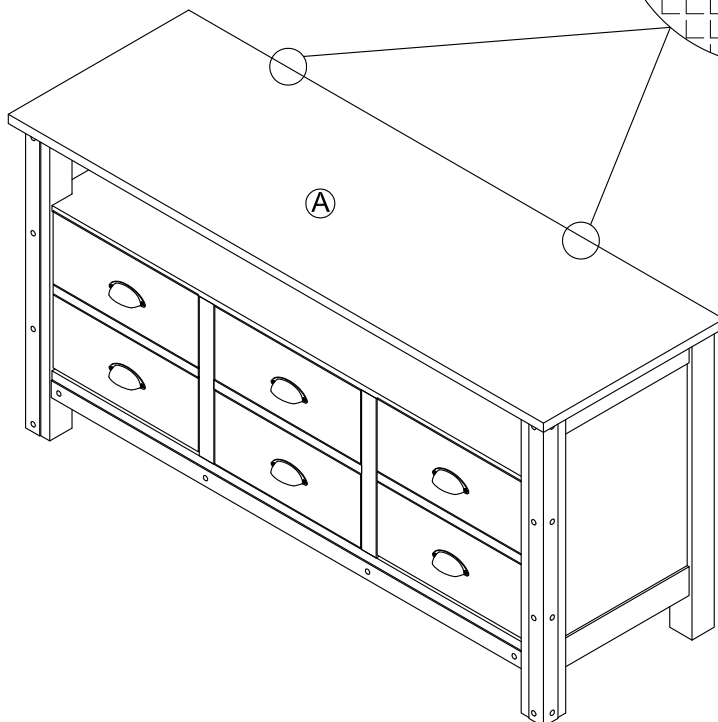

# ASSEMBLY INSTRUCTIONS

ITEM NO : DT-HT-5519D-CCR-C

Thank you for purchasing this quality product. Be sure to check all packing material carefully for small parts that may have come loose inside the carton during shipment. Please keep all hardware out of reach of small children

**PARTS LIST :**

NO.	DESCRIPTION	SKETCH	QTY
A	55" Console		1 pc

**HARDWARE LIST :**

NO.	DESCRIPTION	SIZE	SKETCH	QTY
B	Wall Mounts	φ9x27mm		4 pcs
C	Mounting Plates	47x22x9mm		4 pcs
D	Secure Band	310x12x8mm		2 pcs
E	Screw	φ7xφ3.5x25mm		4 pcs
F	Screw	φ7xφ3.5x16mm		4 pcs

**STEP 1**

**WALL**  
TO INSTALL THE SAFETY WALL STRAP

**STEP 3**

**THE BACK OF 55" Console**

**WALL**

**STEP 2**

**THE BACK OF 55" Console**

**MADE IN VIETNAM**