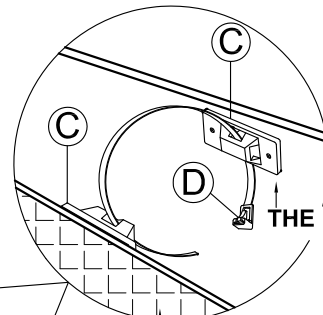

**PARTS LIST :**

NO.	DESCRIPTION	SKETCH	QTY
A	55" Console		1 pc

**HARDWARE LIST :**

NO.	DESCRIPTION	SIZE	SKETCH	QTY
B	Wall Mounts	φ9x27mm		4 pcs
C	Mounting Plates	47x22x9mm		4 pcs
D	Secure Band	310x12x8mm		2 pcs
E	Screw	φ7xφ3.5x25mm		4 pcs
F	Screw	φ7xφ3.5x16mm		4 pcs

**STEP 1**

**WALL**  
TO INSTALL THE SAFETY WALL STRAP

**STEP 3**

**THE BACK OF 55" Console**

**WALL**

**STEP 2**

**THE BACK OF 55" Console**

**MADE IN VIETNAM**