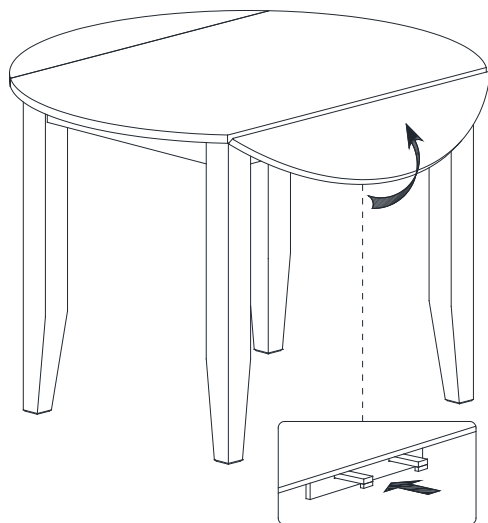

STEP 2

COMPLETE ASSEMBLY

ASSEMBLY TIPS:

1. Remove hardware from box and sort by size.
2. Please check to see that all hardware and parts are present prior start of assembly.
3. Please follow attached instructions in the same sequence as numbered to assure fast and easy assembly.

WARNING

1. Don't attempt to repair or modify parts that are broken or defective. Please contact the store immediately.
2. This product is for home use only and not intended for commercial establishments.

MADE IN VIETNAM