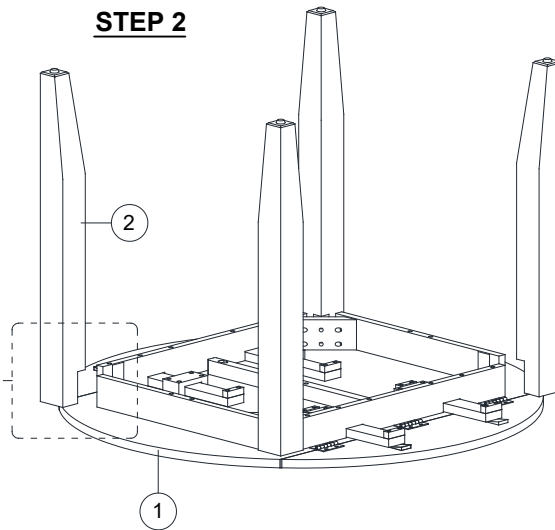

INTERCON
FURNITURE FOR LIFE

ASSEMBLY INSTRUCTION

DESCRIPTION: 42 Round Drop Leaf, 2-7" Lvs

ITEM: BE-TA-4242D-BWA-C

Thank you for purchasing this quality product. Be sure to check all packing material carefully for small parts which may have come loose inside the carton during shipment. Identify and count all parts and compare with the parts list below. Please keep all hardware out of reach of small children.

1 TABLE TOP (x1)	2 TABLE LEG (x4)					
A BOLT M8 x 70 (x8)	B SPRING WASHER 8.5 x 13 (x10)	C FLAT WASHER 8.5 x 19 (x10)	D ALLEN KEY (x1)			

STEP 1

STEP 2

STEP 2

COMPLETE ASSEMBLY

ASSEMBLY TIPS:

1. Remove hardware from box and sort by size.
2. Please check to see that all hardware and parts are present prior start of assembly.
3. Please follow attached instructions in the same sequence as numbered to assure fast and easy assembly.

WARNING

1. Don't attempt to repair or modify parts that are broken or defective. Please contact the store immediately.
2. This product is for home use only and not intended for commercial establishments.

MADE IN VIETNAM