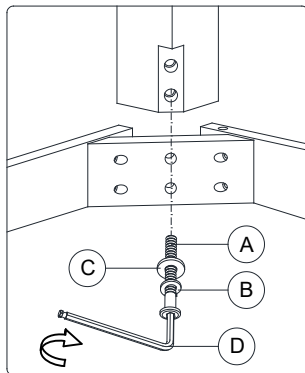

INTERCON
FURNITURE FOR LIFE

ASSEMBLY INSTRUCTION

DESCRIPTION: 42 Round Drop Leaf, 2-7" Lvs

ITEM: BE-TA-4242D-BWA-C

Thank you for purchasing this quality product. Be sure to check all packing material carefully for small parts which may have come loose inside the carton during shipment. Identify and count all parts and compare with the parts list below. Please keep all hardware out of reach of small children.

1 TABLE TOP (x1)	2 TABLE LEG (x4)					
A BOLT M8 x 70 (x8)	B SPRING WASHER 8.5 x 13 (x10)	C FLAT WASHER 8.5 x 19 (x10)	D ALLEN KEY (x1)			

STEP 1